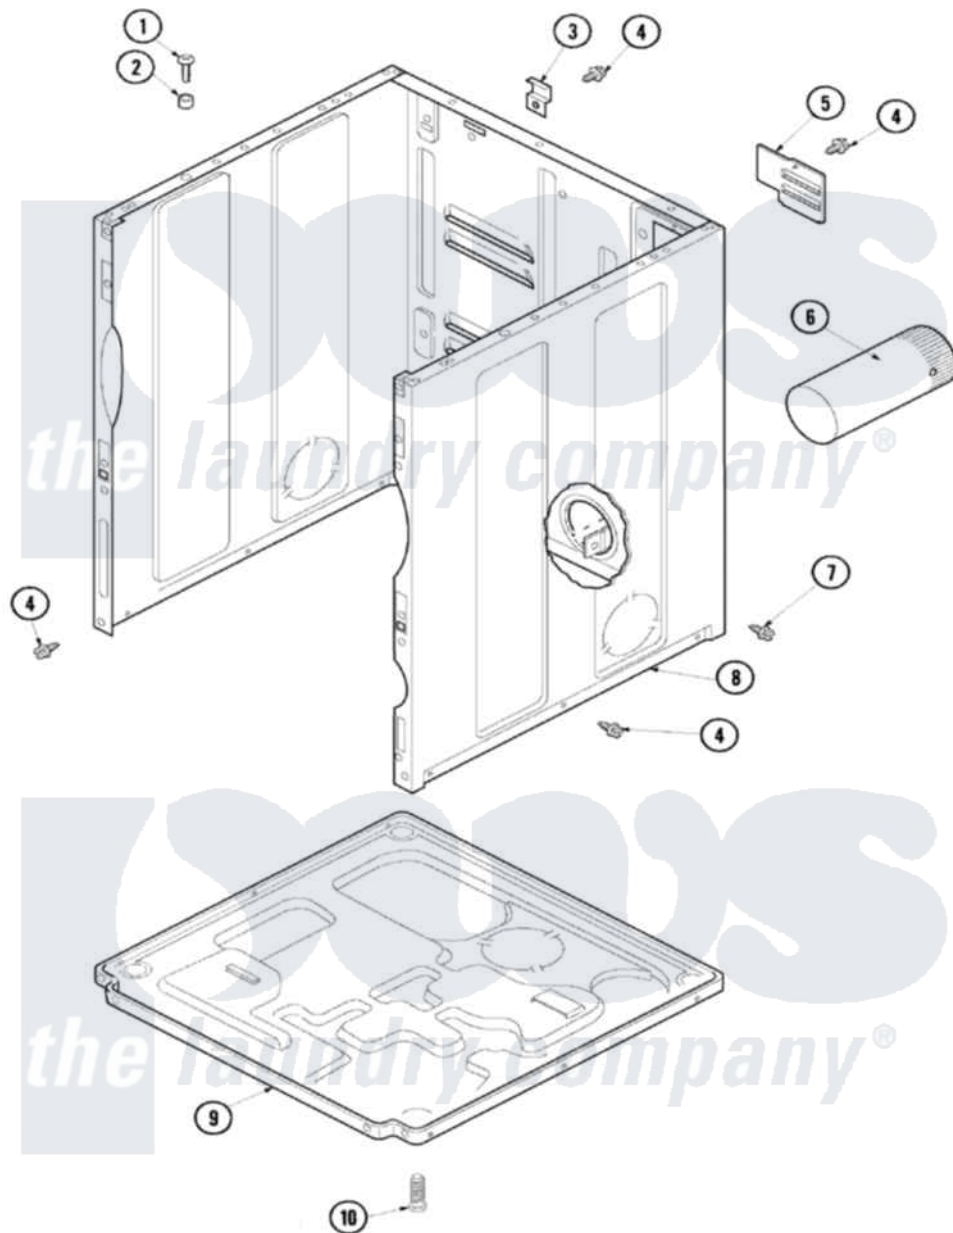

Amana ALG331RAC 01 - CABINET AND BASE

Amana [Residential Amana ALG331RAC Dryer Parts](#) Parts Diagram 01 - CABINET AND BASE
 Click on the part number to view part

Item	Original Part Number	Replaced By	Status	Part Description
1	32671	Y014874		Screw, Idler Arm And Sleeve
2	505187			Locator, Panel
3	500003			Hinge, Top
4	503661	27001200		Screw
5	503293			Plate, Access Cover
6	505518			Duct, Exhaust
7	503688			Screw, 10B-16 X .34 I
8	40076402CP			Cabinet, Dryer And Washer
9	500070			Base, Dryer
10	Y500101			Leg, Leveling