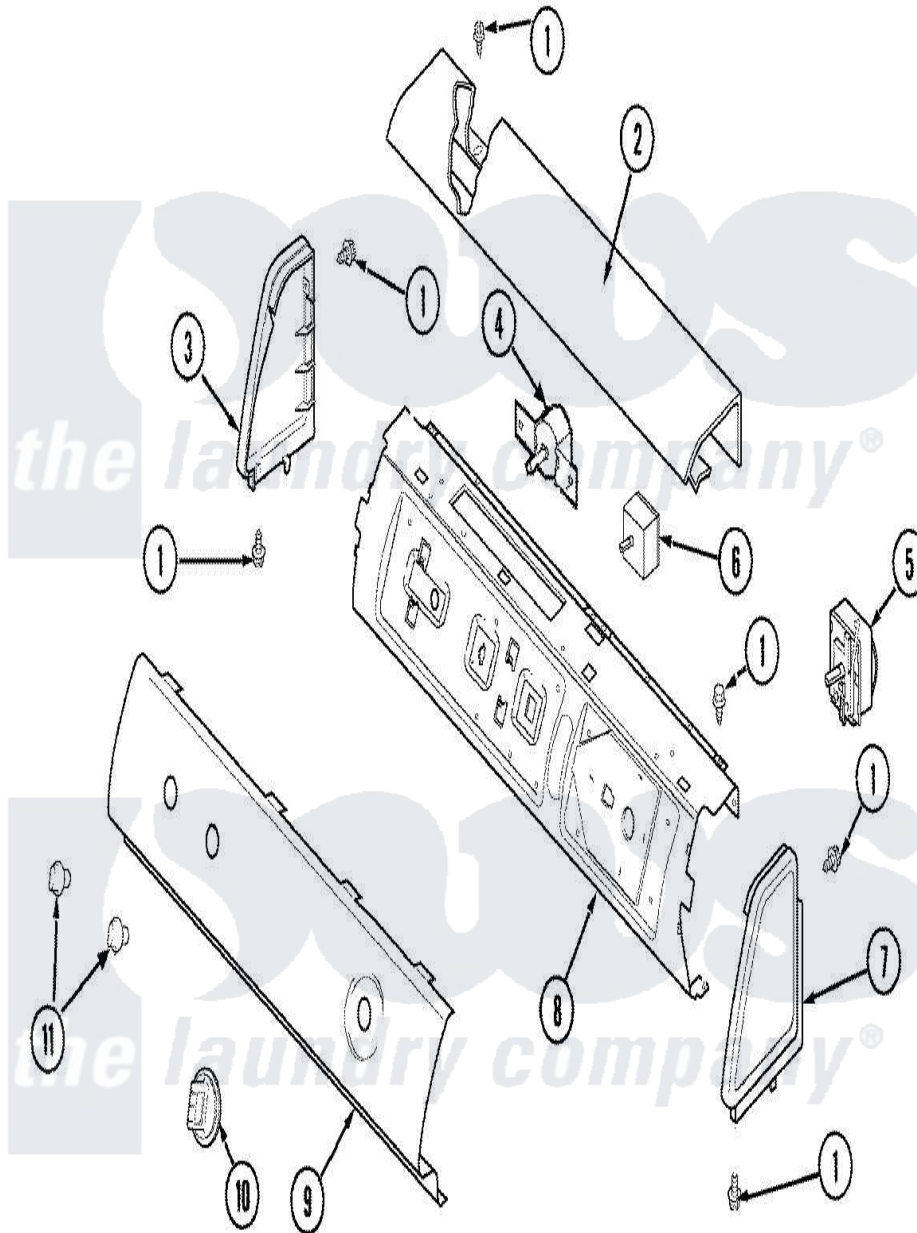

# Amana ALG331RAC 02 - CONTROL PANEL

Amana [Residential Amana ALG331RAC Dryer Parts](#) Parts Diagram 02 - CONTROL PANEL  
 Click on the part number to view part

Item	Original Part Number	Replaced By	Status	Part Description
1	501086	<a href="#">90767</a>		Screw, 8A X 3/8 HeX Washer Head Tapping
2	<a href="#">503674C</a>			Cover, Top
3	40012702C		Not Available	ENDCAP (LT-BSQ)
4	<a href="#">40084101</a>			Switch, Fab Sel-3 Position
5	<a href="#">37001020</a>			Timer
"	40112601	<a href="#">R0000409</a>		Timer
6	<a href="#">40070501</a>			Buzzer, Adjustable
7	40012701C		Not Available	ENDCAP (RT-BSQ)
8	<a href="#">40039610</a>			Panel, Support
9	<a href="#">40091901C</a>			Panel, Graphic
10	<a href="#">40013601C</a>			Assembly, Timer Knob
11	<a href="#">40013402C</a>			Knob, Selector
NI	<a href="#">37001024</a>			Harness, Wire