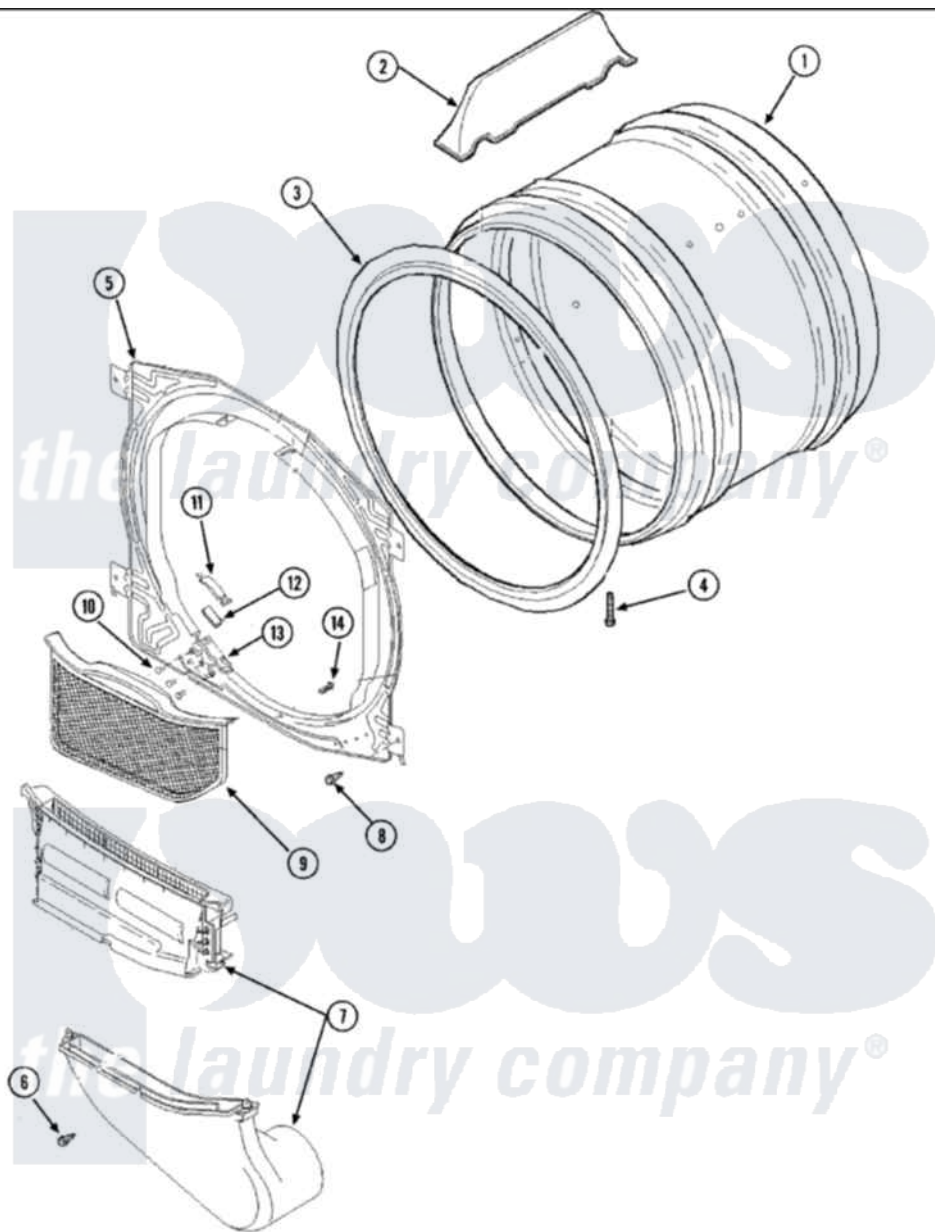

Amana ALG331RAC 04 - FRONT BULKHEAD, AIR DUCT & CYLINDER

Amana [Residential Amana ALG331RAC Dryer Parts](#) Parts Diagram 04 - FRONT BULKHEAD, AIR DUCT & CYLINDER

Click on the part number to view part

Item	Original Part Number	Replaced By	Status	Part Description
1	504467WP			Cylinder Assembly
2	503703	12002559		Baffle Kit
3	501801	37001132		Seal, Cylinder
4	Y62588			Screw, 10BT-12 X 1 Tap
5	503756W			Assembly, Blkhhd Front CO
6	501285			Screw, No.12 X 9/16-Pla
7	Y504806	37001141		Air Duct Assembly
8	503688			Screw, 10B-16 X .34 I
9	40124401	37001142		Filter, Lint
10	37001031	3370225		Screw
11	40116501	37001298		Glide- Dry
12	500092	510189		Pad Felt
13	37001036			Bracket, Cylinder Glide
14	500226			Screw, 8b-16 x 5/8 Tap