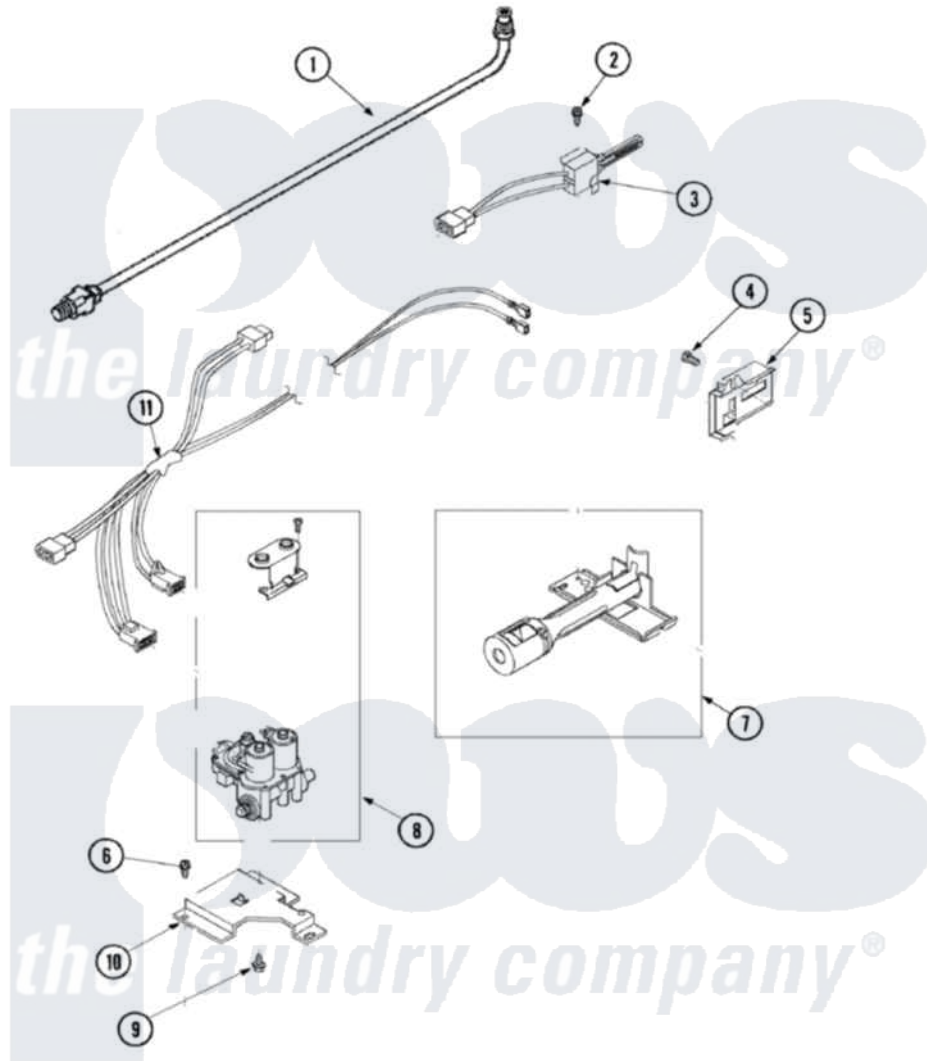

# Amana ALG331RAC 05 - GAS VALVE & IGNITER

Amana Residential Amana ALG331RAC Dryer Parts Parts Diagram 05 - GAS VALVE & IGNITER  
 Click on the part number to view part

Item	Original Part Number	Replaced By	Status	Part Description
1	37001001	<a href="#">37001127</a>		Valve And Pipe Assembly
2	51782		Not Available	SCREW, 6B-20X5/16
3	40069801P	<a href="#">37001308</a>		Ignitor
4	23222	<a href="#">3177991</a>		Screw
5	Y56231	<a href="#">338906</a>		Radiant, Sensor
6	<a href="#">503688</a>			Screw, 10B-16 X .34 I
7	Y56234	<a href="#">37001304</a>		Burner Ign
8	<a href="#">37001002</a>			Assembly, Gas Valve
"	12001349	<a href="#">279834</a>		Coil-Valve
9	56124	<a href="#">3370225</a>		Screw
10	<a href="#">500821</a>			Bracket, Mounting-Gas
11	<a href="#">37001007</a>			Harness, Wire