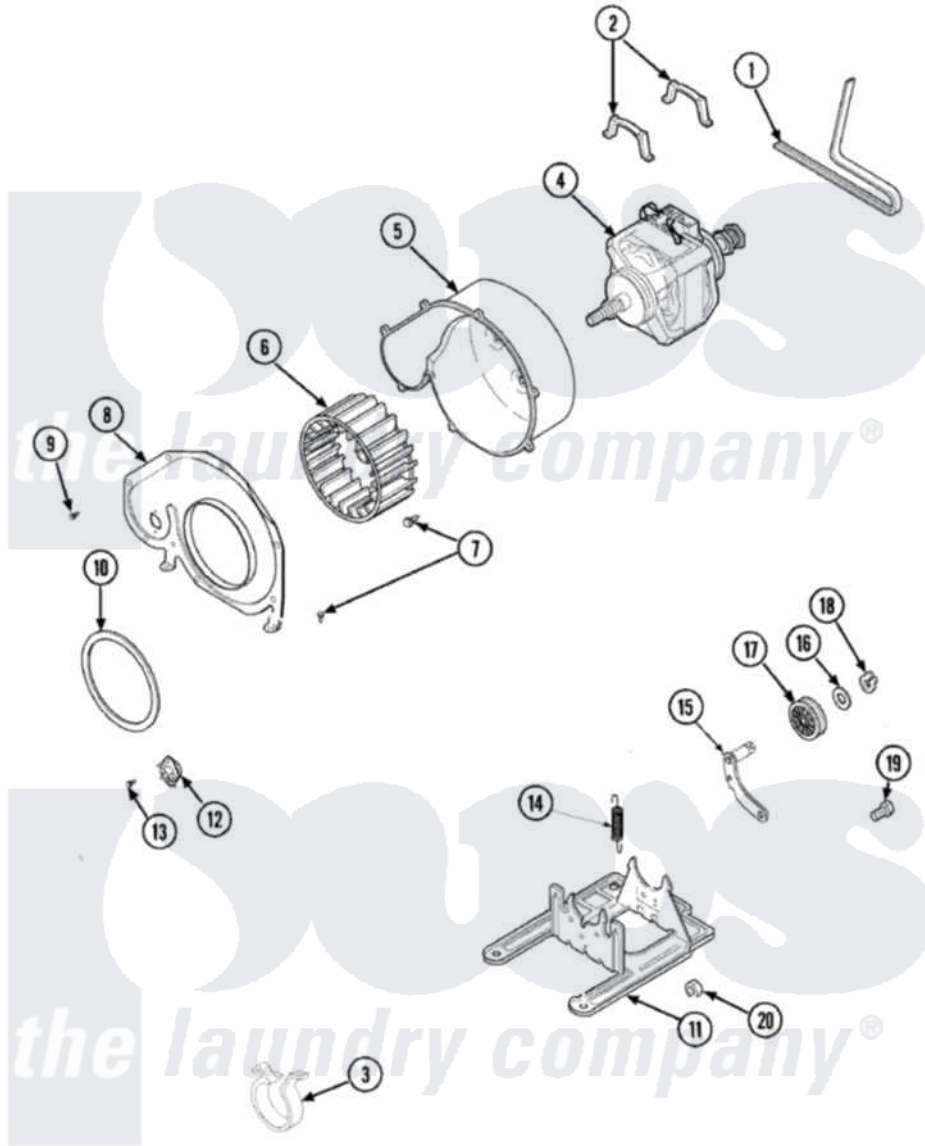

Amana ALG331RAC 06 - MOTOR & FAN

Amana Residential Amana ALG331RAC Dryer Parts Parts Diagram 06 - MOTOR & FAN
 Click on the part number to view part

Item	Original Part Number	Replaced By	Status	Part Description
1	40111201			Belt, Cylinder
2	Y58047	660658		Clamp, Motor Mounting 343481 685441
3	504034			Clip, Wire
4	40099801	2200376		Motor
"	2200376			Motor
5	56020			Housing, Blower
6	56000	510139P		Assembly Blower Fan Package
7	503661	27001200		Screw
8	500078	511969P		Kit Blower Housing And Cover
9	31260			Screw, No.8 X 3/8 Ind H
10	40090001	37001119		Seal, Blower Housing
NI	61623			Thermostat, Heater-BR
12	503979			Thermostat
13	M0211217	489464		Screw
14	56076			Spring, Idler

15	40113501	37001144	Assembly- Idler
16	52549		Washer, 501 ID X3/4 Odx
17	Y54414		Assembly, Wheel And Bearing
18	23748		Ring, Retaining
19	500824		Screw, 1/4-20 Unc Hex
20	52566	27001225	Nut, Jam Mid Lock 1/4-20
21	503613		Mount, Motor