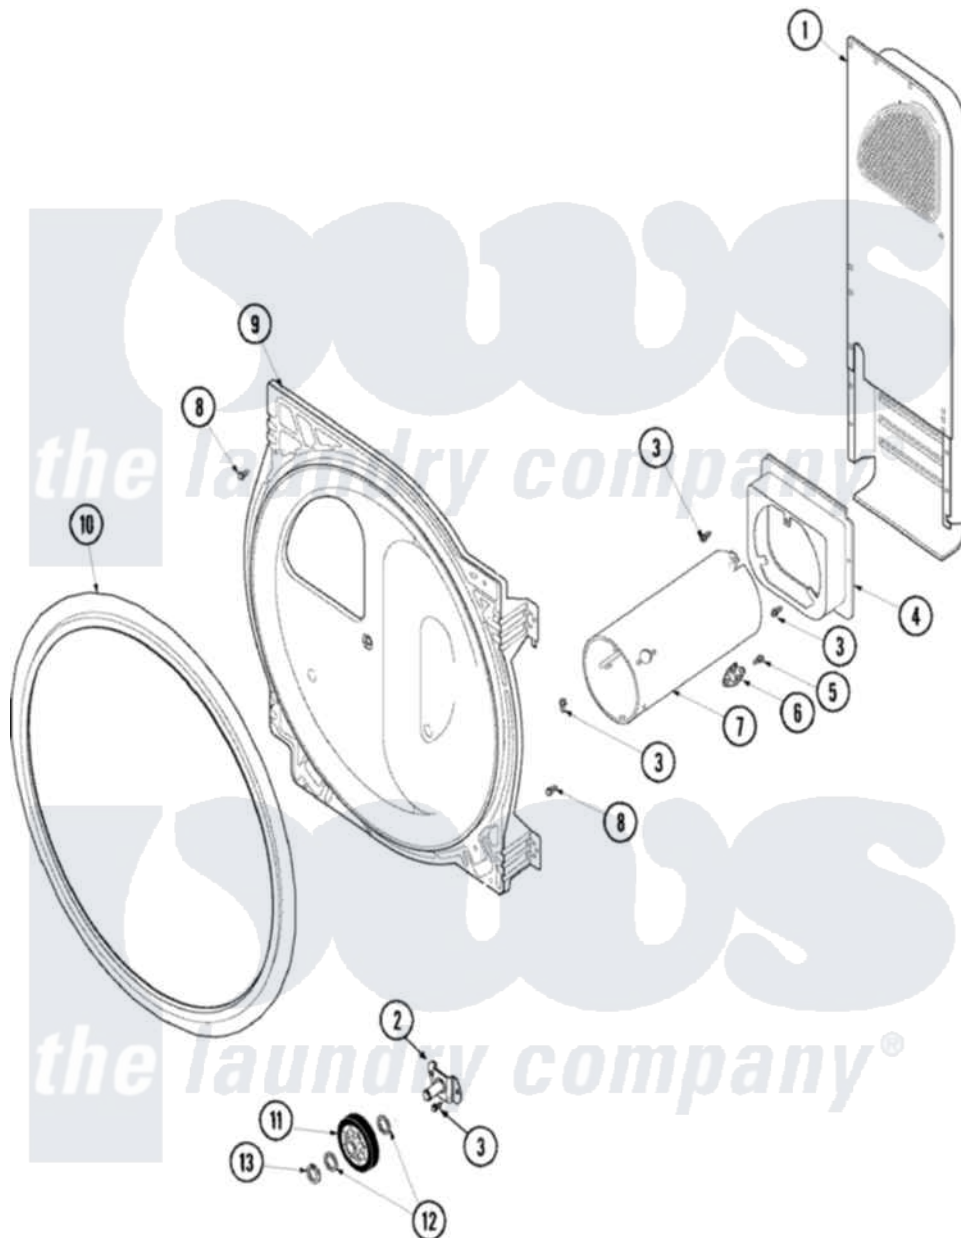

Amana ALG331RAC 07 - REAR BULKHEAD, ROLLER & AIR DUCT

Amana Residential Amana ALG331RAC Dryer Parts Parts Diagram 07 - REAR BULKHEAD, ROLLER & AIR DUCT
 Click on the part number to view part

Item	Original Part Number	Replaced By	Status	Part Description
1	503605			Assembly, Heater Duct
2	40113601			Assembly, Roller Brkt
3	503688			Screw, 10B-16 X .34 I
4	500122	510101		Shroud Heat Duct
5	51782		Not Available	SCREW, 6B-20X5/16
6	40113801			Fuse, Thermal
"	Y61886			Thermostat, Limit-Blk
7	Y61888	37001303		Duct- Comb
8	503661	27001200		Screw
9	502614WP			Bulkhead, Rear
10	501801	37001132		Seal, Cylinder
11	500214	37001042		Assembly, Cylinder Roller
12	52549			Washer, 501 ID X3/4 Odx
13	23748			Ring, Retaining