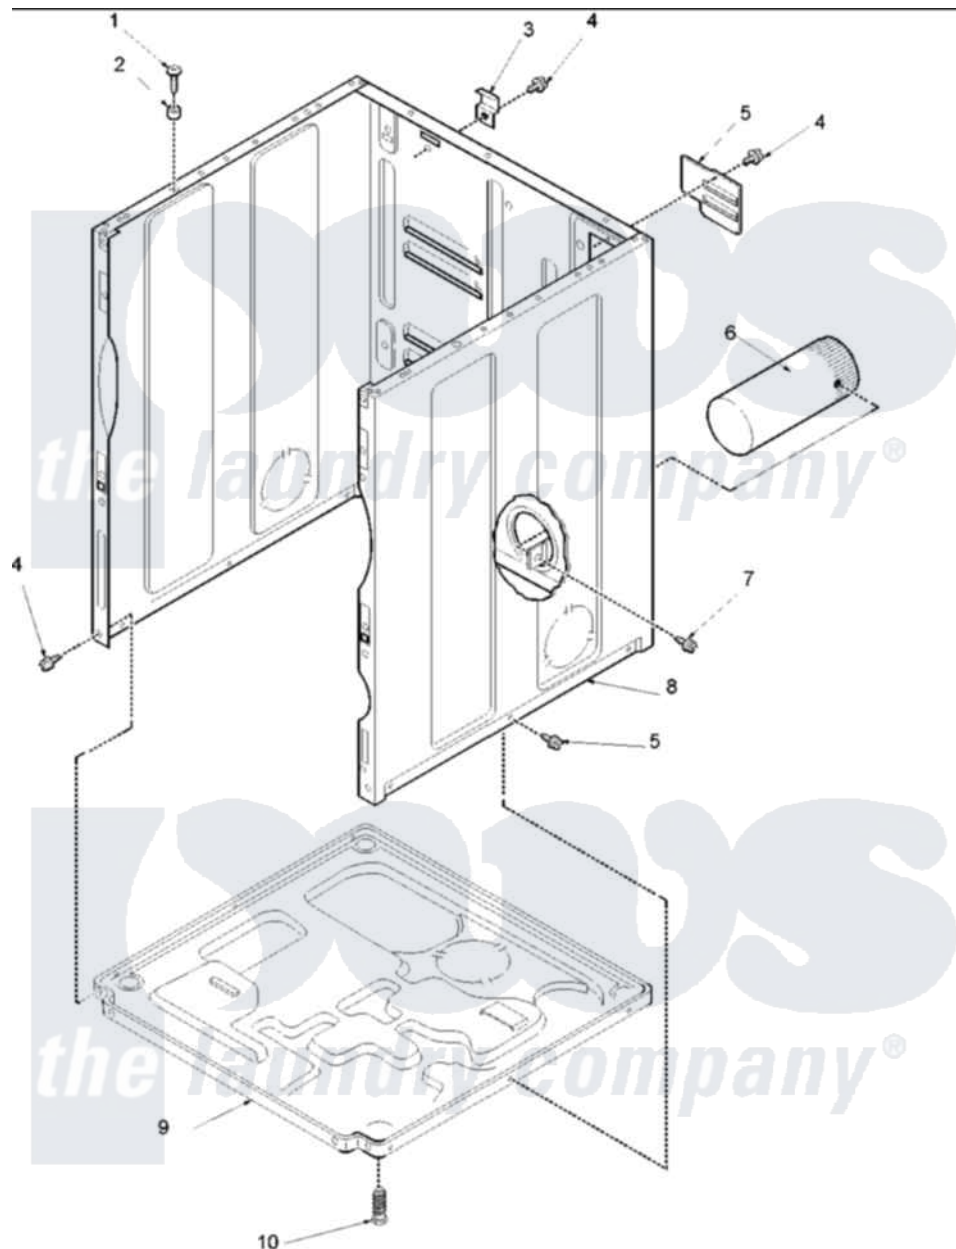

Amana ALG331RAC (BOM: PALG331RAC) 01 - CABINET AND BASE

Amana Residential Amana ALG331RAC (BOM: PALG331RAC) Dryer Parts Parts Diagram 01 - CABINET AND BASE
 Click on the part number to view part

Item	Original Part Number	Replaced By	Status	Part Description
1	32671	Y014874		Screw, Idler Arm And Sleeve
2	505187			Locator, Panel
3	500003			Hinge, Top
5	500114	510903		Plate Access Panel
6	505518			Duct, Exhaust
8	40076402C	40076402CP		Cabinet, Dryer And Washer
9	500070			Base, Dryer
10	Y500101			Leg, Leveling
NI	38384			Relief, Strain
"	502014P			Assembly, Power Cord