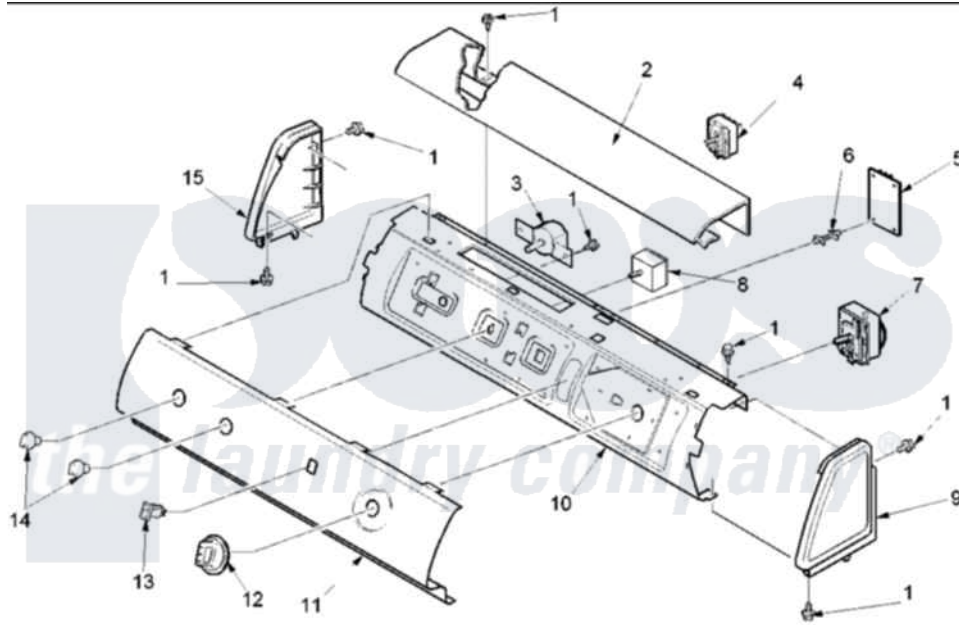

Amana ALG331RAC (BOM: PALG331RAC) 02 - CONTROL PANEL

Amana [Residential Amana ALG331RAC \(BOM: PALG331RAC\) Dryer Parts](#) Parts Diagram 02 - CONTROL PANEL
 Click on the part number to view part

Item	Original Part Number	Replaced By	Status	Part Description
2	503674C			Cover, Top
4	40084101			Switch, Fab Sel-3 Position
7	40112601	R0000409		Timer
8	40070501			Buzzer, Adjustable
9	40012701C		Not Available	ENDCAP (RT-BSQ)
"	501086	90767		Screw, 8A X 3/8 HeX Washer Head Tapping
10	40039610			Panel, Support
11	40091901C			Panel, Graphic
12	40013601C			Assembly, Timer Knob
14	40013402C			Knob, Selector
15	40012702C		Not Available	ENDCAP (LT-BSQ)
"	501086	90767		Screw, 8A X 3/8 HeX Washer Head Tapping