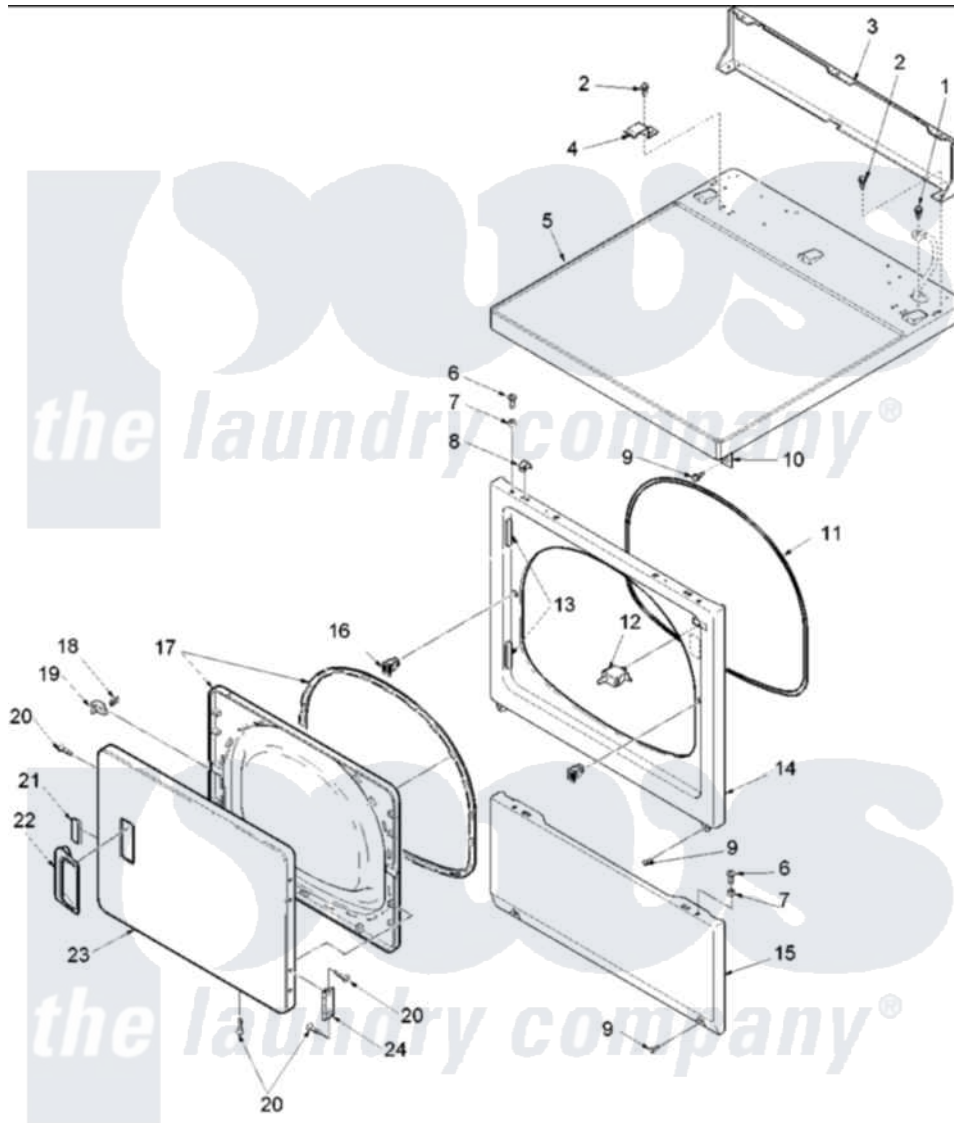

Amana ALG331RAC (BOM: PALG331RAC) 03 - DOOR AND FRONT, ACCESS, AND TOP PANELS

Amana Residential Amana ALG331RAC (BOM: PALG331RAC) Dryer Parts Parts Diagram 03 - DOOR AND FRONT, ACCESS, AND TOP PANELS
 Click on the part number to view part

Item	Original Part Number	Replaced By	Status	Part Description
3	500343		Not Available	PANEL,BACK(HOME HOOD)
4	Y503876			Clip, Hold Down
5	40070301C	37001033		Panel, Top
6	32671	Y014874		Screw, Idler Arm And Sleeve
7	505187			Locator, Panel
8	56080	22001650		Fastener, Spring
10	500084	40130801		Bracket, Top Mount
11	504005	511056		Seal Front Panel
12	Y504570	W10169313		Switch-Dor
13	503126			Plug, Hinge Hole
14	503639C	503656CP		Panel, Front
15	40045302CP	40045301CP		Panel, Access
16	54660	LA-1003		Door Catch Kit
17	503643W	37001028		Seal And Liner, Assembly
18	500039	510181		Strike Doormetal