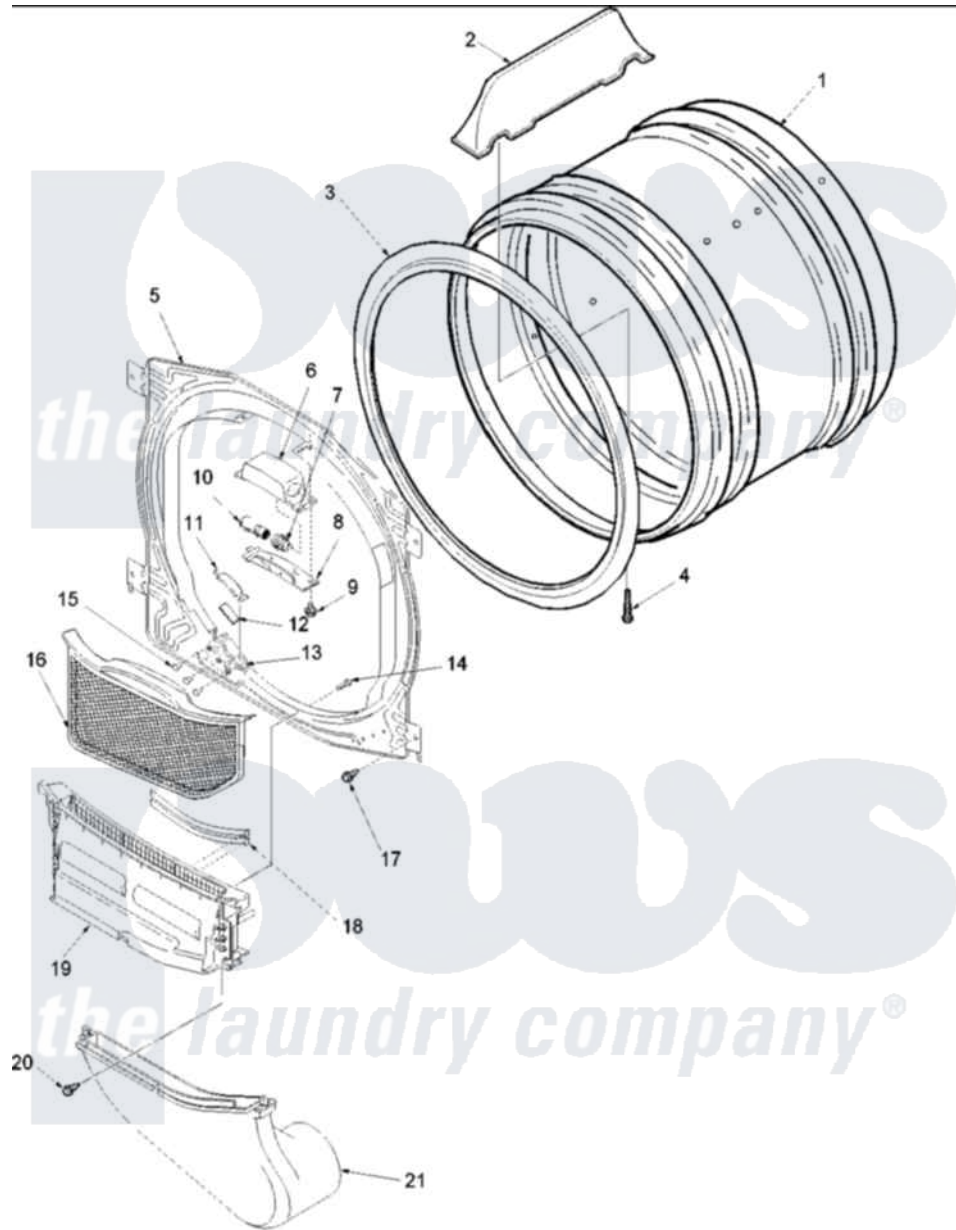

Amana ALG331RAC (BOM: PALG331RAC) 04 - FRONT BULKHEAD, AIR DUCT & DRUM

Amana Residential Amana ALG331RAC (BOM: PALG331RAC) Dryer Parts Parts Diagram 04 - FRONT BULKHEAD, AIR DUCT & DRUM

Click on the part number to view part

Item	Original Part Number	Replaced By	Status	Part Description
1	504467WP			Cylinder Assembly
2	503703	12002559		Baffle Kit
3	501801	37001132		Seal, Cylinder
4	Y62588			Screw, 10BT-12 X 1 Tap
5	503756W			Assembly, Blkhd Front CO
12	500092	510189		Pad Felt
13	37001036			Bracket, Cylinder Glide
15	37001031	3370225		Screw
16	Y503627	37001142		Filter, Lint
19	505528	37001141		Air Duct Assembly
21	Y503626	37001141		Air Duct Assembly