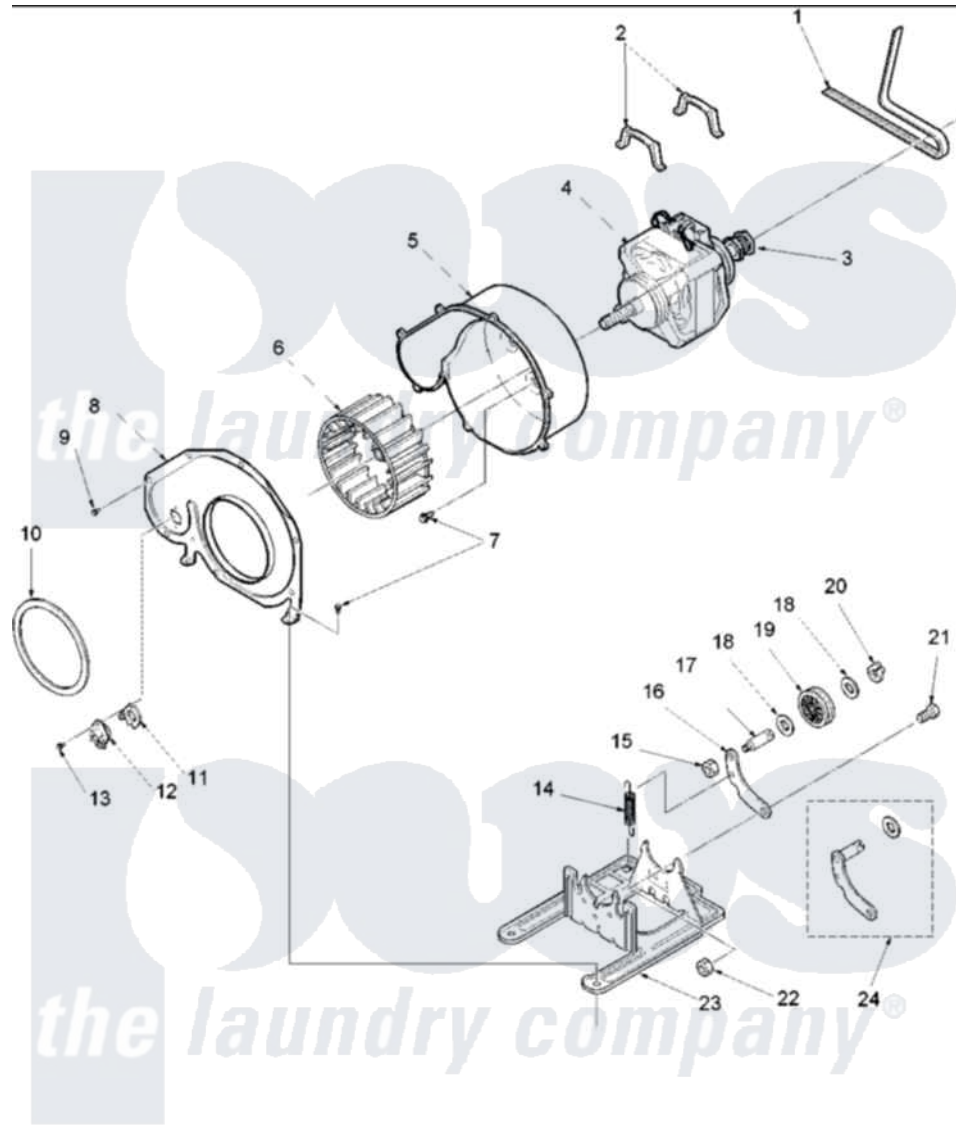

Amana ALG331RAC (BOM: PALG331RAC) 06 - MOTOR AND FAN ASSEMBLIES

Amana Residential Amana ALG331RAC (BOM: PALG331RAC) Dryer Parts Parts Diagram 06 - MOTOR AND FAN ASSEMBLIES

[Click on the part number to view part](#)

Item	Original Part Number	Replaced By	Status	Part Description
1	40111201			Belt, Cylinder
2	Y58047	660658		Clamp, Motor Mounting 343481 685441
3	40048501	2200376		Motor
4	40099801	2200376		Motor
5	56020			Housing, Blower
6	56000	510139P		Assembly Blower Fan Package
8	500078	511969P		Kit Blower Housing And Cover
9	31260			Screw, No.8 X 3/8 Ind H
10	40090001	37001119		Seal, Blower Housing
11	61623			Thermostat, Heater-BR
12	503979			Thermostat
13	Y33561	489464		Screw
14	56076			Spring, Idler

15	56156	358160	Nut
16	500910	37001144	Assembly- Idler
17	56461		Shaft
18	52549		Washer, 501 ID X3/4 Odx
19	Y54414		Assembly, Wheel And Bearing
20	23748		Ring, Retaining
21	500824		Screw, 1/4-20 Unc Hex
22	52566	27001225	Nut, Jam Mid Lock 1/4-20
23	503613		Mount, Motor
24	40113501	37001144	Assembly- Idler