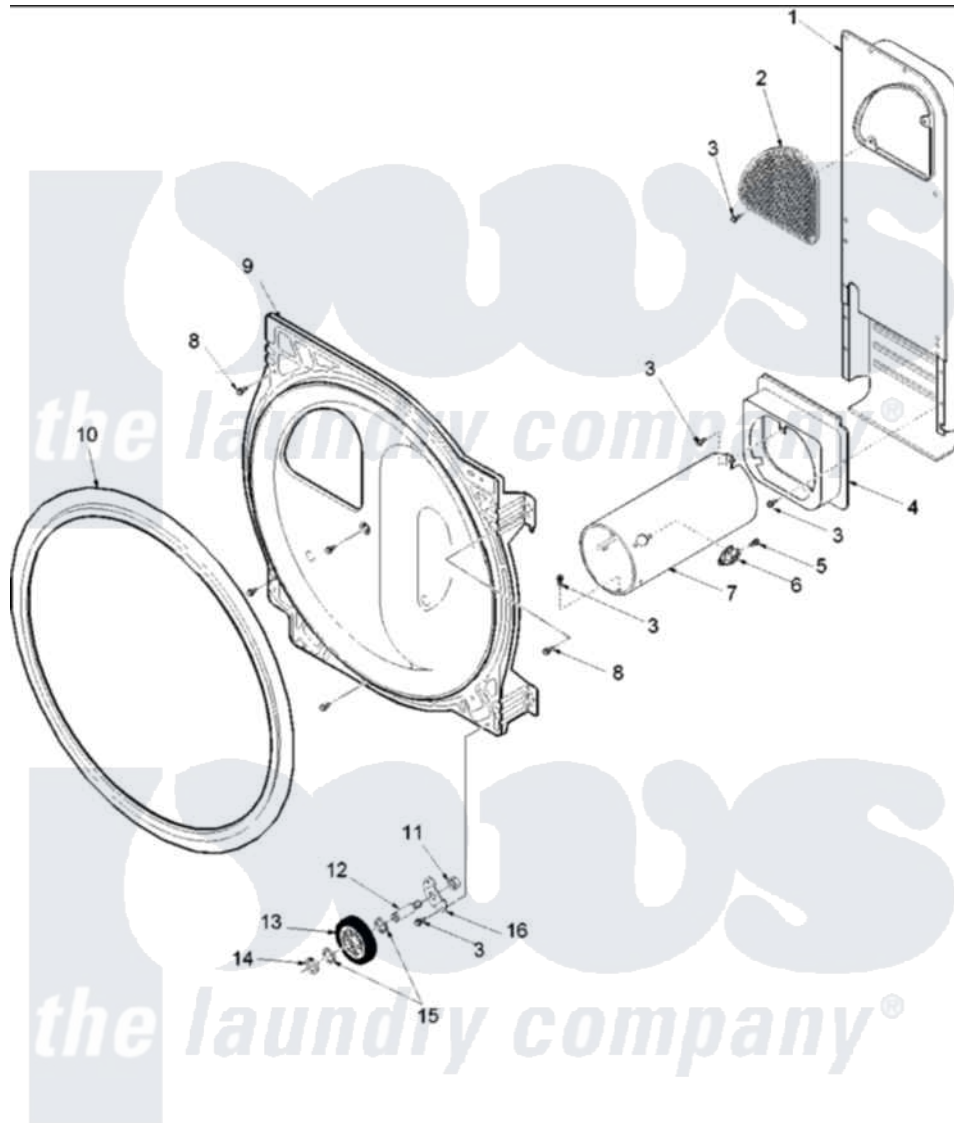

**Amana ALG331RAC (BOM: PALG331RAC) 07 - REAR BULKHEAD, ROLLERS & AIR DUCT ASSY**

Amana Residential Amana ALG331RAC (BOM: PALG331RAC) Dryer Parts Parts Diagram 07 - REAR BULKHEAD, ROLLERS & AIR DUCT ASSY

Click on the part number to view part

Item	Original Part Number	Replaced By	Status	Part Description
1	503490	<a href="#">503605</a>		Assembly, Heater Duct
2	500074	<a href="#">503605</a>		Assembly, Heater Duct
4	500122	<a href="#">510101</a>		Shroud Heat Duct
5	51782		Not Available	SCREW, 6B-20X5/16
6	<a href="#">Y61886</a>			Thermostat, Limit-Blk
7	Y61888	<a href="#">37001303</a>		Duct- Comb
9	504801WP	<a href="#">502614WP</a>		Bulkhead, Rear
10	501801	<a href="#">37001132</a>		Seal, Cylinder
11	56156	<a href="#">358160</a>		Nut
12	<a href="#">56461</a>			Shaft
13	500214	<a href="#">37001042</a>		Assembly, Cylinder Roller
14	<a href="#">23748</a>			Ring, Retaining
15	<a href="#">52549</a>			Washer, 501 ID X3/4 Odx
16	500062	<a href="#">40113601</a>		Assembly, Roller Brkt