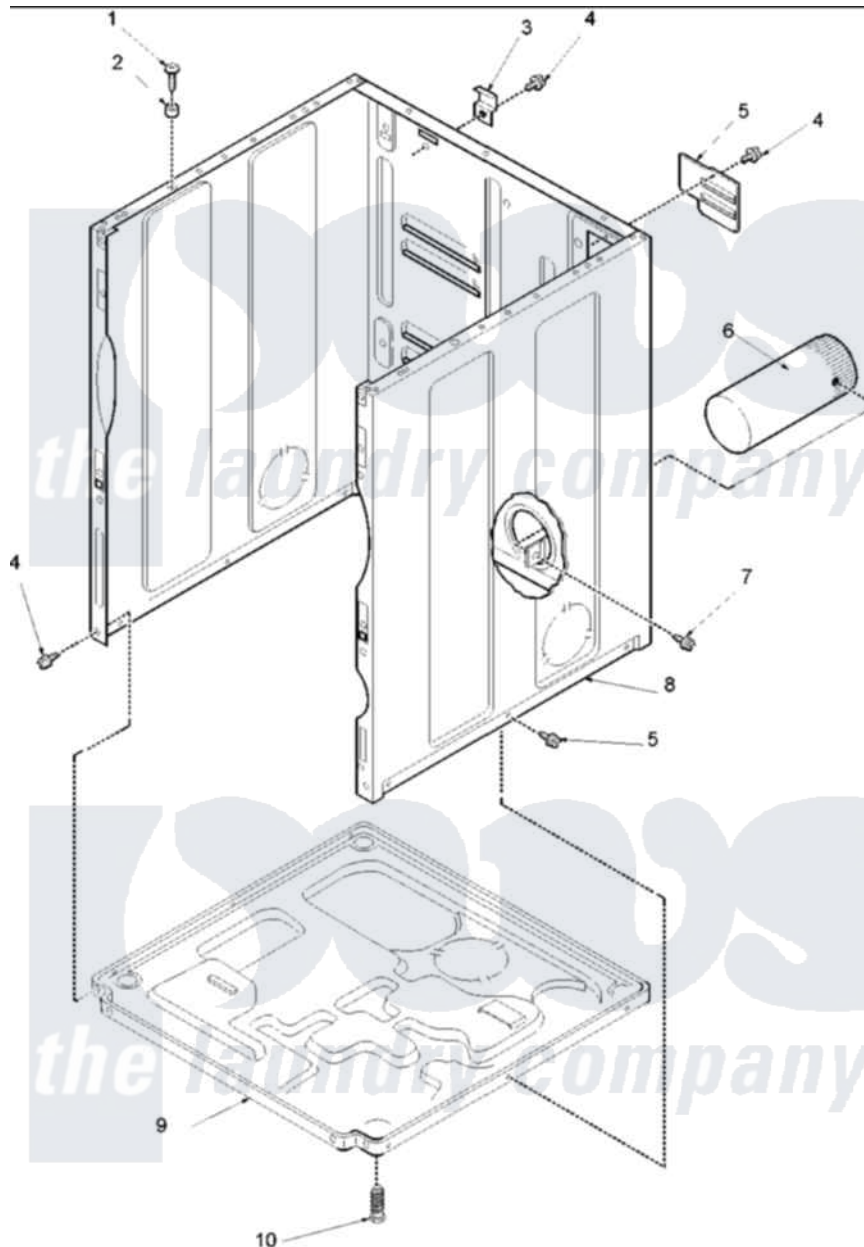

# Amana ALG331RAC (BOM: PALG331RAC1) 01 - CABINET AND BASE

Amana Residential Amana ALG331RAC (BOM: PALG331RAC1) Dryer Parts Parts Diagram 01 - CABINET AND BASE  
 Click on the part number to view part

Item	Original Part Number	Replaced By	Status	Part Description
1	32671	<a href="#">Y014874</a>		Screw, Idler Arm And Sleeve
2	<a href="#">505187</a>			Locator, Panel
3	<a href="#">500003</a>			Hinge, Top
5	500114	<a href="#">510903</a>		Plate Access Panel
6	<a href="#">505518</a>			Duct, Exhaust
8	40076402C	<a href="#">40076402CP</a>		Cabinet, Dryer And Washer
9	<a href="#">500070</a>			Base, Dryer
10	<a href="#">Y500101</a>			Leg, Leveling
NI	<a href="#">38384</a>			Relief, Strain
"	<a href="#">502014P</a>			Assembly, Power Cord