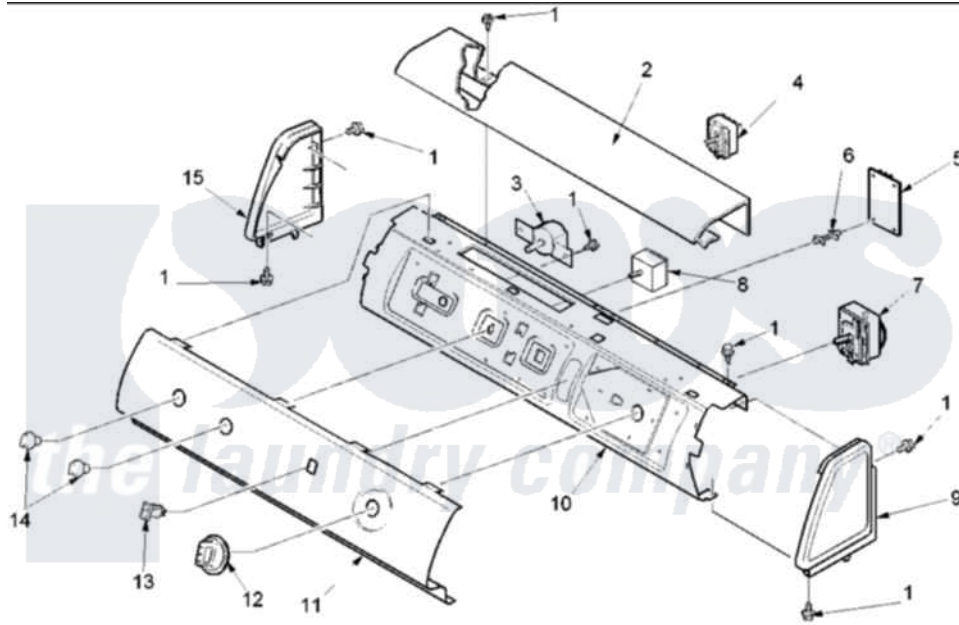

Amana ALG331RAC (BOM: PALG331RAC1) 02 - CONTROL PANEL

Amana Residential Amana ALG331RAC (BOM: PALG331RAC1) Dryer Parts Parts Diagram 02 - CONTROL PANEL
 Click on the part number to view part

Item	Original Part Number	Replaced By	Status	Part Description
2	503674C			Cover, Top
4	40084101			Switch, Fab Sel-3 Position
7	40112601	R0000409		Timer
8	40070501			Buzzer, Adjustable
9	40012701C		Not Available	ENDCAP (RT-BSQ)
"	501086	90767		Screw, 8A X 3/8 HeX Washer Head Tapping
10	40039610			Panel, Support
11	40091901C			Panel, Graphic
12	40013601C			Assembly, Timer Knob
14	40013402C			Knob, Selector
15	40012702C		Not Available	ENDCAP (LT-BSQ)
"	501086	90767		Screw, 8A X 3/8 HeX Washer Head Tapping