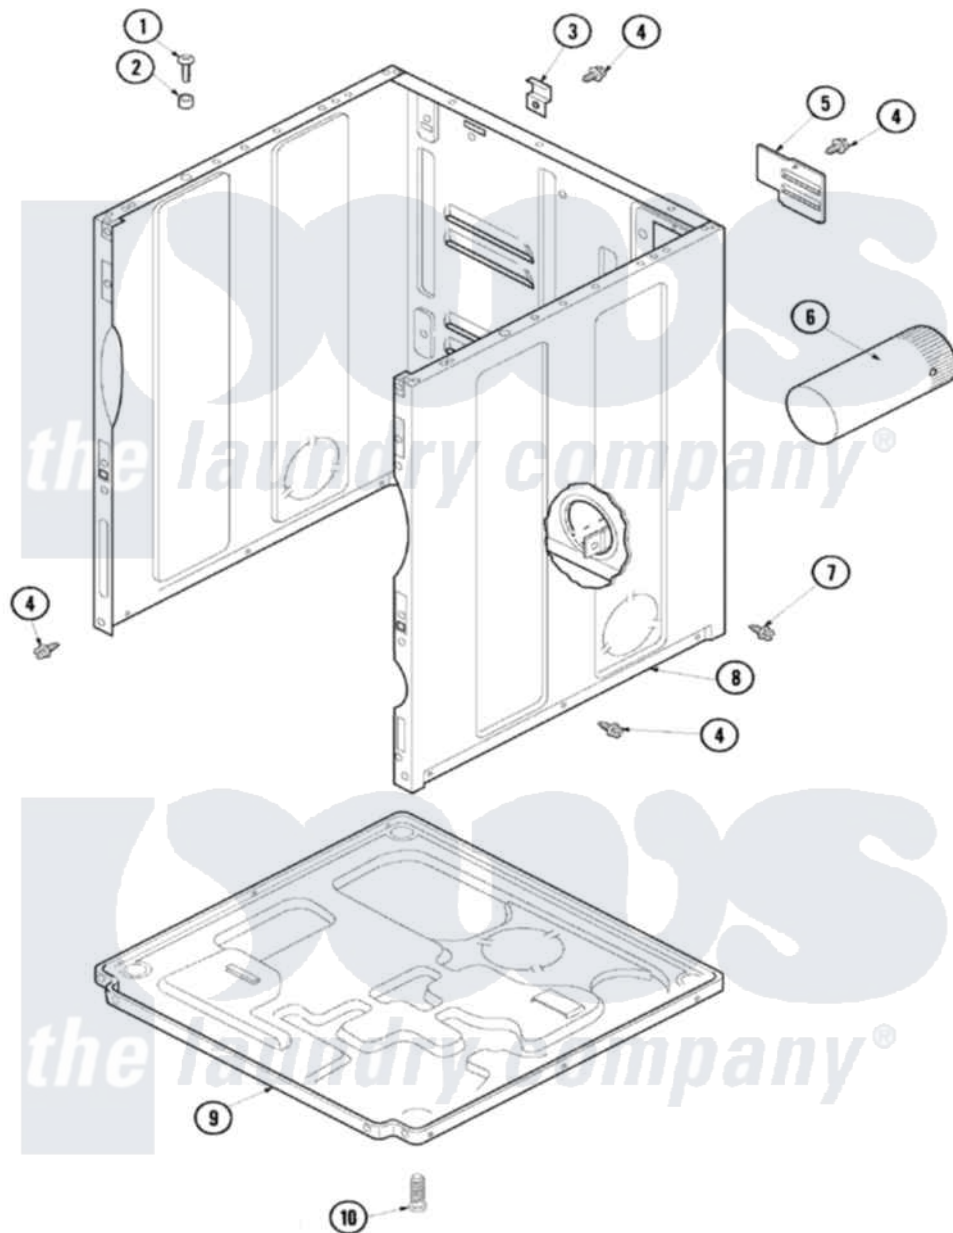

Amana ALG331RAW 01 - CABINET AND BASE

Amana [Residential Amana ALG331RAW Dryer Parts](#) Parts Diagram 01 - CABINET AND BASE
 Click on the part number to view part

Item	Original Part Number	Replaced By	Status	Part Description
1	32671	Y014874		Screw, Idler Arm And Sleeve
2	505187			Locator, Panel
3	500003			Hinge, Top
4	503661	27001200		Screw
5	503293			Plate, Access Cover
6	505518			Duct, Exhaust
7	503688			Screw, 10B-16 X .34 I
8	40076402WP	37001284		Cabinet As Pack
9	500070			Base, Dryer
10	Y500101			Leg, Leveling