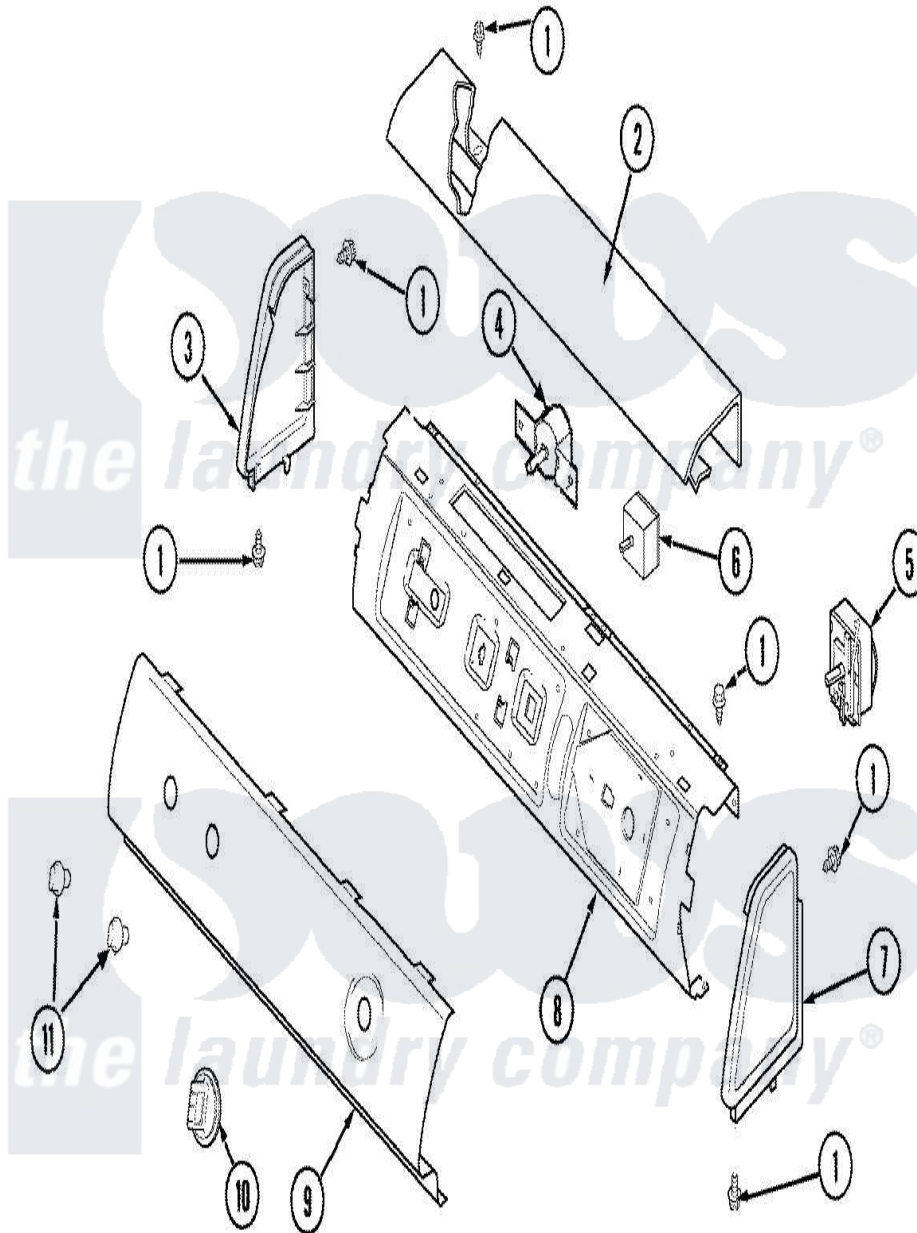

# Amana ALG331RAW 02 - CONTROL PANEL

Amana Residential Amana ALG331RAW Dryer Parts Parts Diagram 02 - CONTROL PANEL  
 Click on the part number to view part

Item	Original Part Number	Replaced By	Status	Part Description
1	501086	<a href="#">90767</a>		Screw, 8A X 3/8 HeX Washer Head Tapping
2	<a href="#">503674W</a>			Cover, Top
3	<a href="#">40012702W</a>			Endcap
4	<a href="#">40084101</a>			Switch, Fab Sel-3 Position
5	<a href="#">37001020</a>			Timer
"	40112601	<a href="#">R0000409</a>		Timer
6	<a href="#">40070501</a>			Buzzer, Adjustable
7	40012701W		Not Available	ENDCAP (RT-WHT)
8	<a href="#">40039610</a>			Panel, Support
9	<a href="#">40072001W</a>			Panel, Graphic
10	40013601W	<a href="#">37001064</a>		Knob- Time
11	40013402W	<a href="#">37001065</a>		Knob- Sele
NI	<a href="#">37001024</a>			Harness, Wire