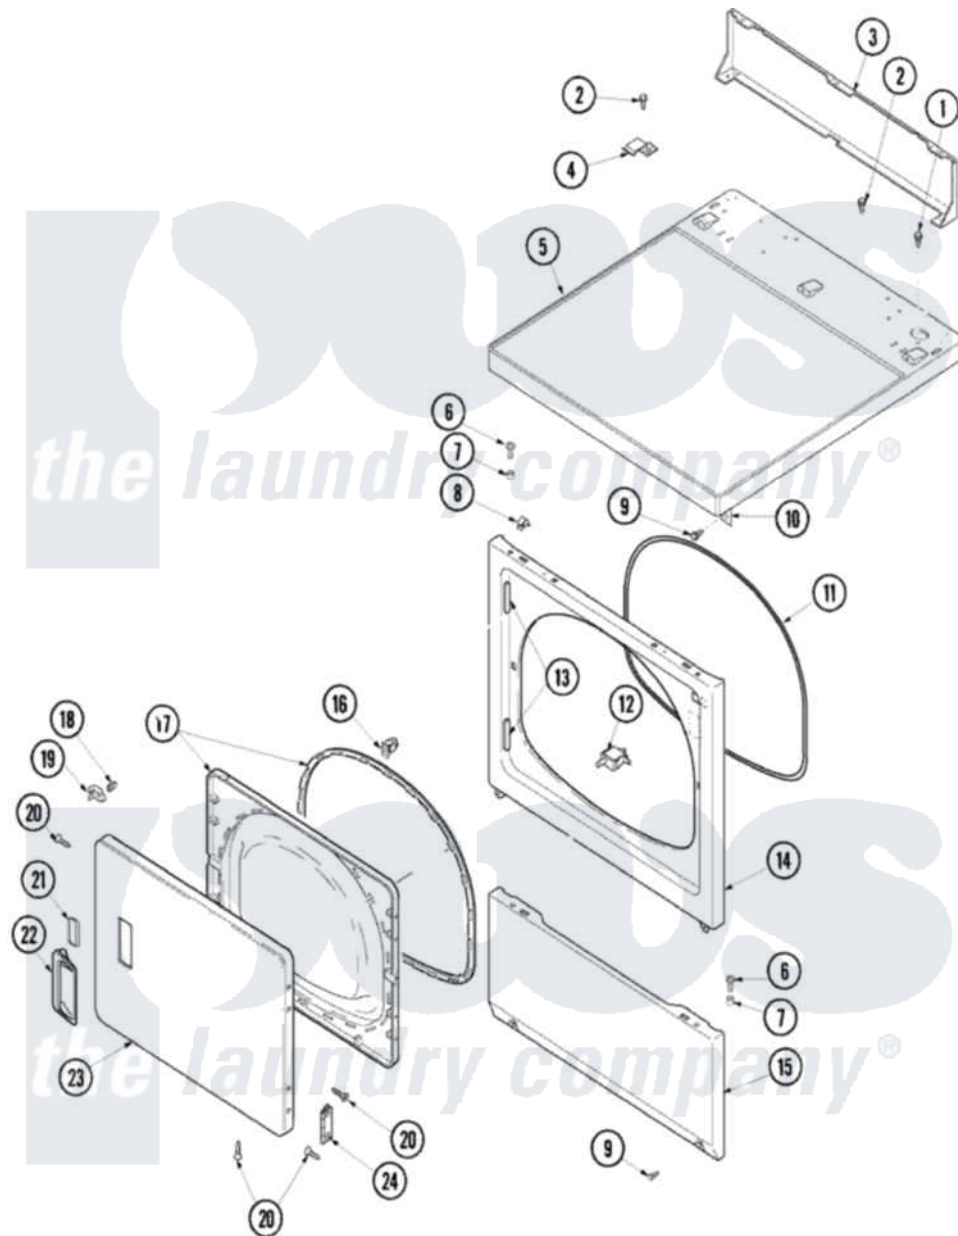

# Amana ALG331RAW 03 - DOOR, FRONT, ACCESS AND TOP PANELS

Amana Residential Amana ALG331RAW Dryer Parts Parts Diagram 03 - DOOR, FRONT, ACCESS AND TOP PANELS  
 Click on the part number to view part

Item	Original Part Number	Replaced By	Status	Part Description
1	<a href="#">503688</a>			Screw, 10B-16 X .34 I
2	501086	<a href="#">90767</a>		Screw, 8A X 3/8 HeX Washer Head Tapping
3	<a href="#">40121401</a>			Panel, Home Hood Back
4	<a href="#">Y503876</a>			Clip, Hold Down
5	40114301WP	<a href="#">37001027</a>		Panel, Top
6	32671	<a href="#">Y014874</a>		Screw, Idler Arm And Sleeve
7	<a href="#">505187</a>			Locator, Panel
8	56080	<a href="#">22001650</a>		Fastener, Spring
9	503661	<a href="#">27001200</a>		Screw
10	<a href="#">40130801</a>			Bracket, Top Mount
11	504005	<a href="#">511056</a>		Seal Front Panel
12	Y504570	<a href="#">W10169313</a>		Switch-Dor
13	<a href="#">503126</a>			Plug, Hinge Hole
14	<a href="#">503656WP</a>			Panel, Front
15	<a href="#">40045301WP</a>			Panel, Access
16	54660	<a href="#">LA-1003</a>		Door Catch Kit

17	503643W	<a href="#">37001028</a>	Seal And Liner, Assembly
"	<a href="#">37001028</a>		Seal And Liner, Assembly
18	500039	<a href="#">510181</a>	Strike Doormetal
19	<a href="#">40116201</a>		Bracket, Door Strike
20	<a href="#">500226</a>		Screw, 8b-16 x 5/8 Tap
21	<a href="#">505328</a>		Wedge, Door Handle
"	W10124350	Not Available	NOT REQUIRED PART OR SEE NOTE
22	<a href="#">33001241</a>		Handle, Door
"	503646W	<a href="#">R9800012</a>	Pull, Door
23	<a href="#">37001029</a>		Door, Dryer