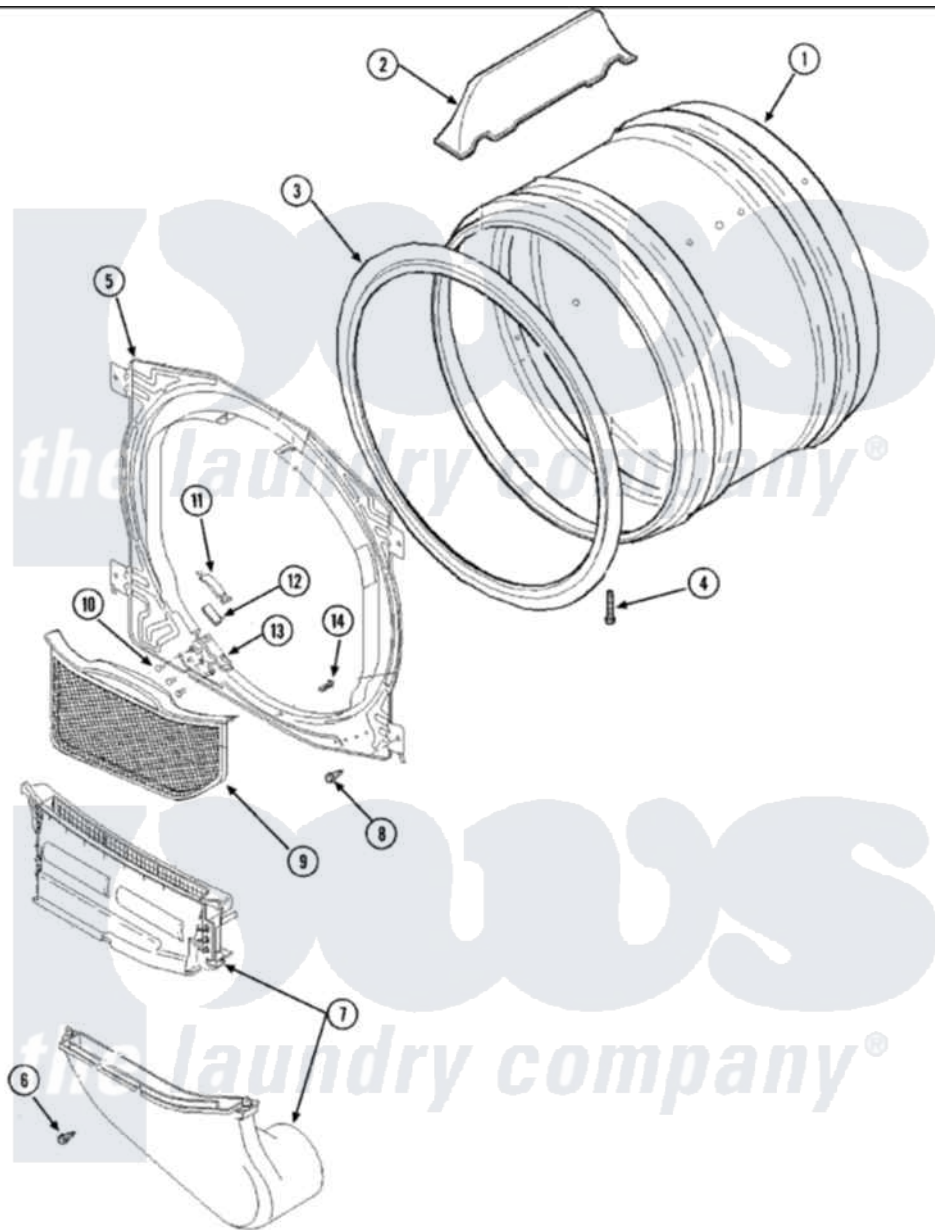

Amana ALG331RAW 04 - FRONT BULKHEAD, AIR DUCT & CYLINDER

Amana [Residential Amana ALG331RAW Dryer Parts](#) Parts Diagram 04 - FRONT BULKHEAD, AIR DUCT & CYLINDER

[Click on the part number to view part](#)

Item	Original Part Number	Replaced By	Status	Part Description
1	504467WP			Cylinder Assembly
2	503703	12002559		Baffle Kit
3	501801	37001132		Seal, Cylinder
4	Y62588			Screw, 10BT-12 X 1 Tap
5	503756W			Assembly, Blkhd Front CO
6	501285			Screw, No.12 X 9/16-Pla
7	Y504806	37001141		Air Duct Assembly
8	503688			Screw, 10B-16 X .34 I
9	40124401	37001142		Filter, Lint
10	37001031	3370225		Screw
11	40116501	37001298		Glide- Dry
12	500092	510189		Pad Felt
13	37001036			Bracket, Cylinder Glide
14	500226			Screw, 8b-16 x 5/8 Tap