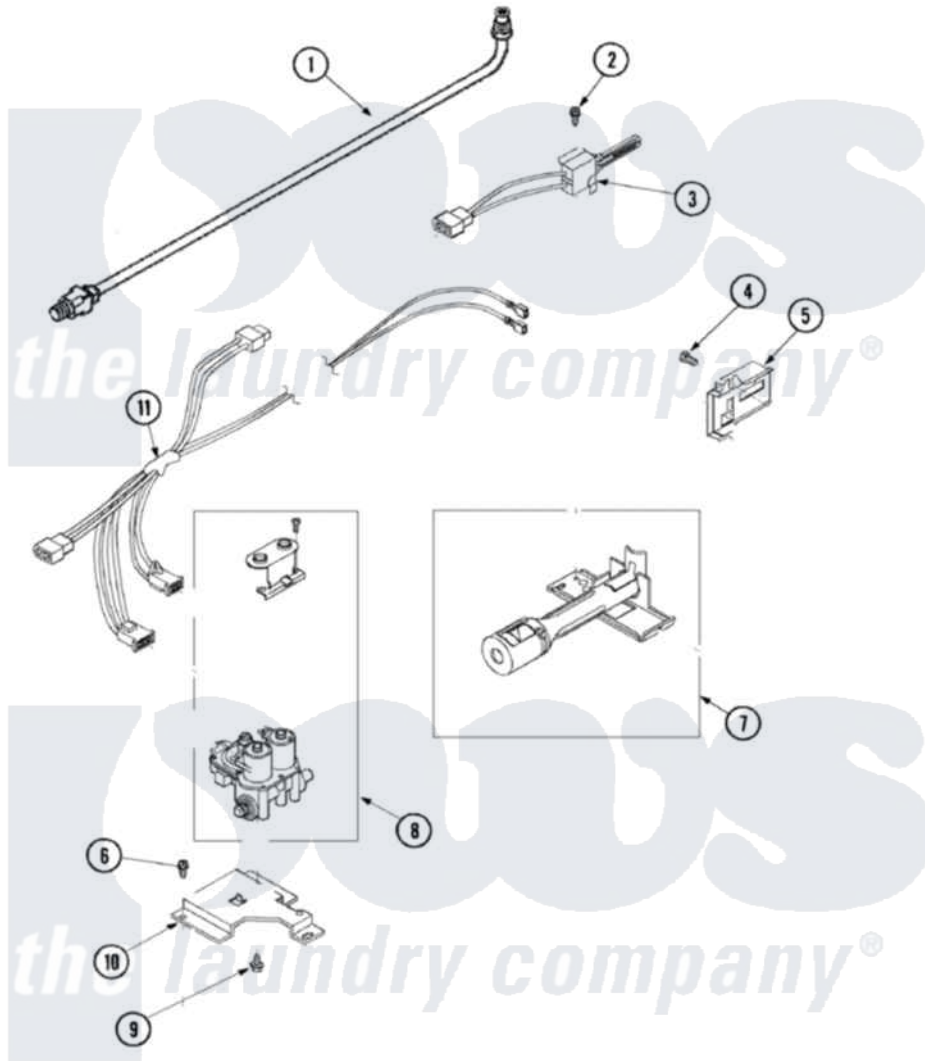

Amana ALG331RAW 05 - GAS VALVE & IGNITER

Amana [Residential Amana ALG331RAW Dryer Parts](#) Parts Diagram 05 - GAS VALVE & IGNITER
 Click on the part number to view part

Item	Original Part Number	Replaced By	Status	Part Description
1	37001001	37001127		Valve And Pipe Assembly
2	51782		Not Available	SCREW, 6B-20X5/16
3	40069801P	37001308		Ignitor
4	23222	3177991		Screw
5	Y56231	338906		Radiant, Sensor
6	503688			Screw, 10B-16 X .34 I
7	Y56234	37001304		Burner Ign
8	37001002			Assembly, Gas Valve
"	12001349	279834		Coil-Valve
9	56124	3370225		Screw
10	500821			Bracket, Mounting-Gas
11	37001007			Harness, Wire