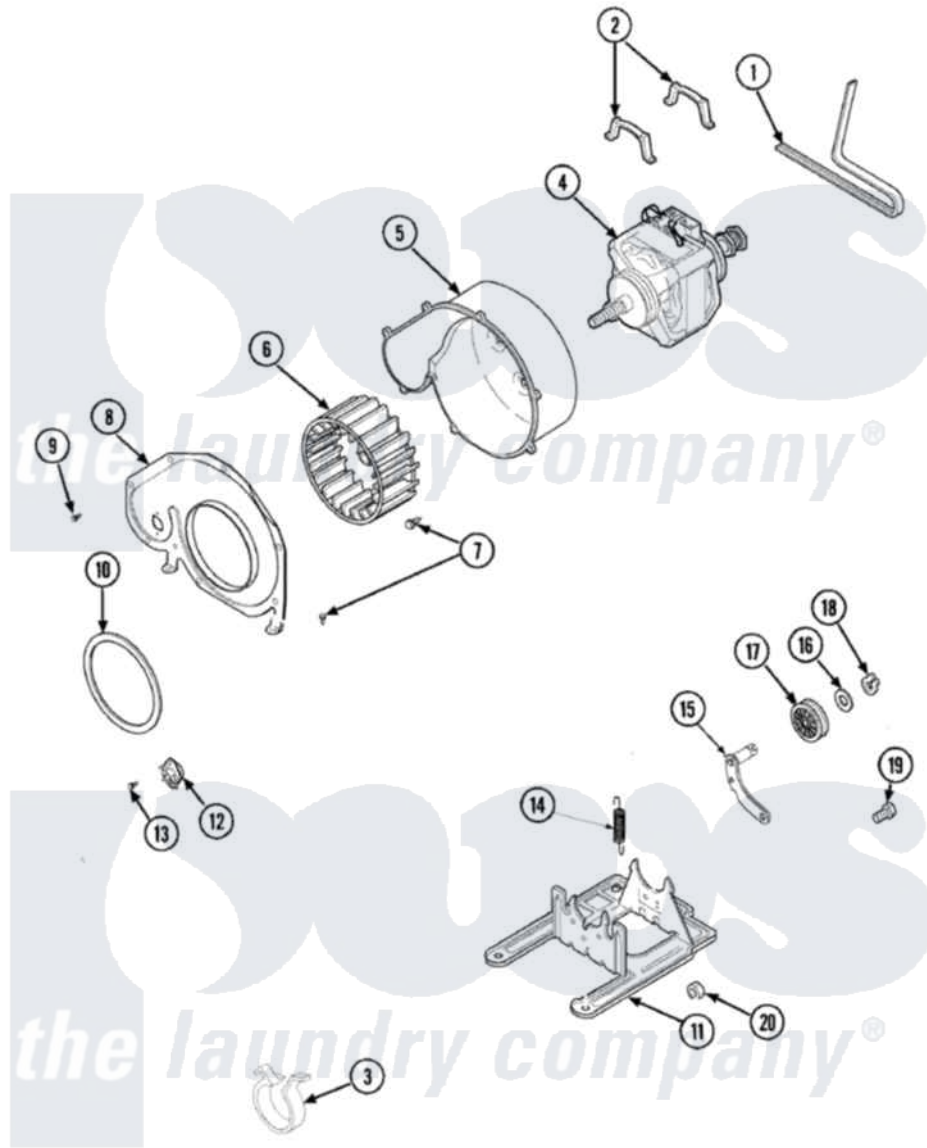

# Amana ALG331RAW 06 - MOTOR & FAN

Amana [Residential Amana ALG331RAW Dryer Parts](#) Parts Diagram 06 - MOTOR & FAN  
 Click on the part number to view part

Item	Original Part Number	Replaced By	Status	Part Description
1	<a href="#">40111201</a>			Belt, Cylinder
2	Y58047	<a href="#">660658</a>		Clamp, Motor Mounting 343481 685441
3	<a href="#">504034</a>			Clip, Wire
4	40099801	<a href="#">2200376</a>		Motor
"	<a href="#">2200376</a>			Motor
5	<a href="#">56020</a>			Housing, Blower
6	56000	<a href="#">510139P</a>		Assembly Blower Fan Package
7	503661	<a href="#">27001200</a>		Screw
8	500078	<a href="#">511969P</a>		Kit Blower Housing And Cover
9	<a href="#">31260</a>			Screw, No.8 X 3/8 Ind H
10	40090001	<a href="#">37001119</a>		Seal, Blower Housing
NI	<a href="#">61623</a>			Thermostat, Heater-BR
12	<a href="#">503979</a>			Thermostat
13	M0211217	<a href="#">489464</a>		Screw
14	<a href="#">56076</a>			Spring, Idler

15	40113501	<a href="#">37001144</a>	Assembly- Idler
16	<a href="#">52549</a>		Washer, 501 ID X3/4 Odx
17	<a href="#">Y54414</a>		Assembly, Wheel And Bearing
18	<a href="#">23748</a>		Ring, Retaining
19	<a href="#">500824</a>		Screw, 1/4-20 Unc Hex
20	52566	<a href="#">27001225</a>	Nut, Jam Mid Lock 1/4-20
21	<a href="#">503613</a>		Mount, Motor