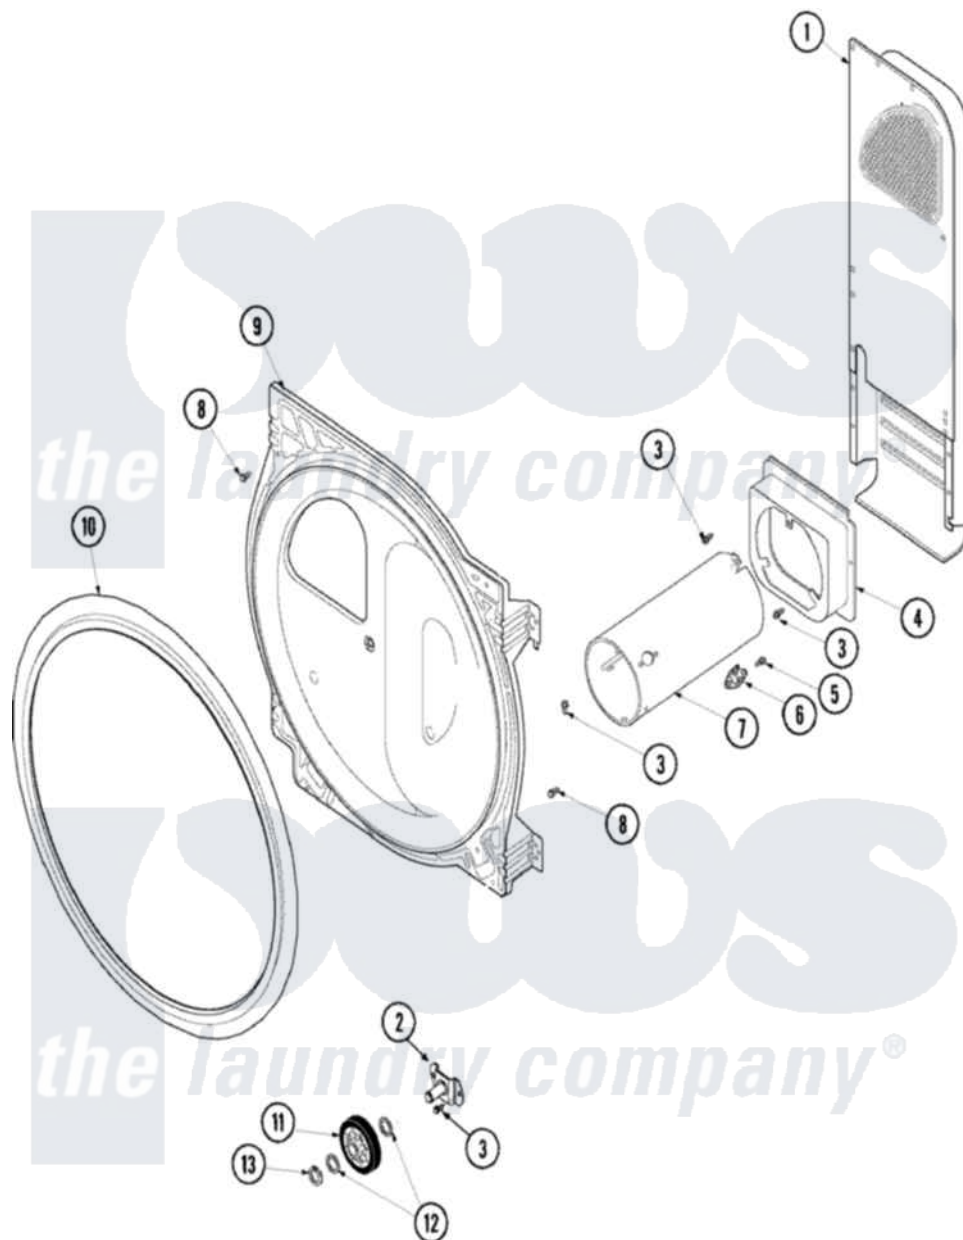

Amana ALG331RAW 07 - REAR BULKHEAD, ROLLER & AIR DUCT

Amana Residential Amana ALG331RAW Dryer Parts Parts Diagram 07 - REAR BULKHEAD, ROLLER & AIR DUCT
 Click on the part number to view part

Item	Original Part Number	Replaced By	Status	Part Description
1	503605			Assembly, Heater Duct
2	40113601			Assembly, Roller Brkt
3	503688			Screw, 10B-16 X .34 I
4	500122	510101		Shroud Heat Duct
5	51782		Not Available	SCREW, 6B-20X5/16
6	40113801			Fuse, Thermal
"	Y61886			Thermostat, Limit-Blk
7	Y61888	37001303		Duct- Comb
8	503661	27001200		Screw
9	502614WP			Bulkhead, Rear
10	501801	37001132		Seal, Cylinder
11	500214	37001042		Assembly, Cylinder Roller
12	52549			Washer, 501 ID X3/4 Odx
13	23748			Ring, Retaining