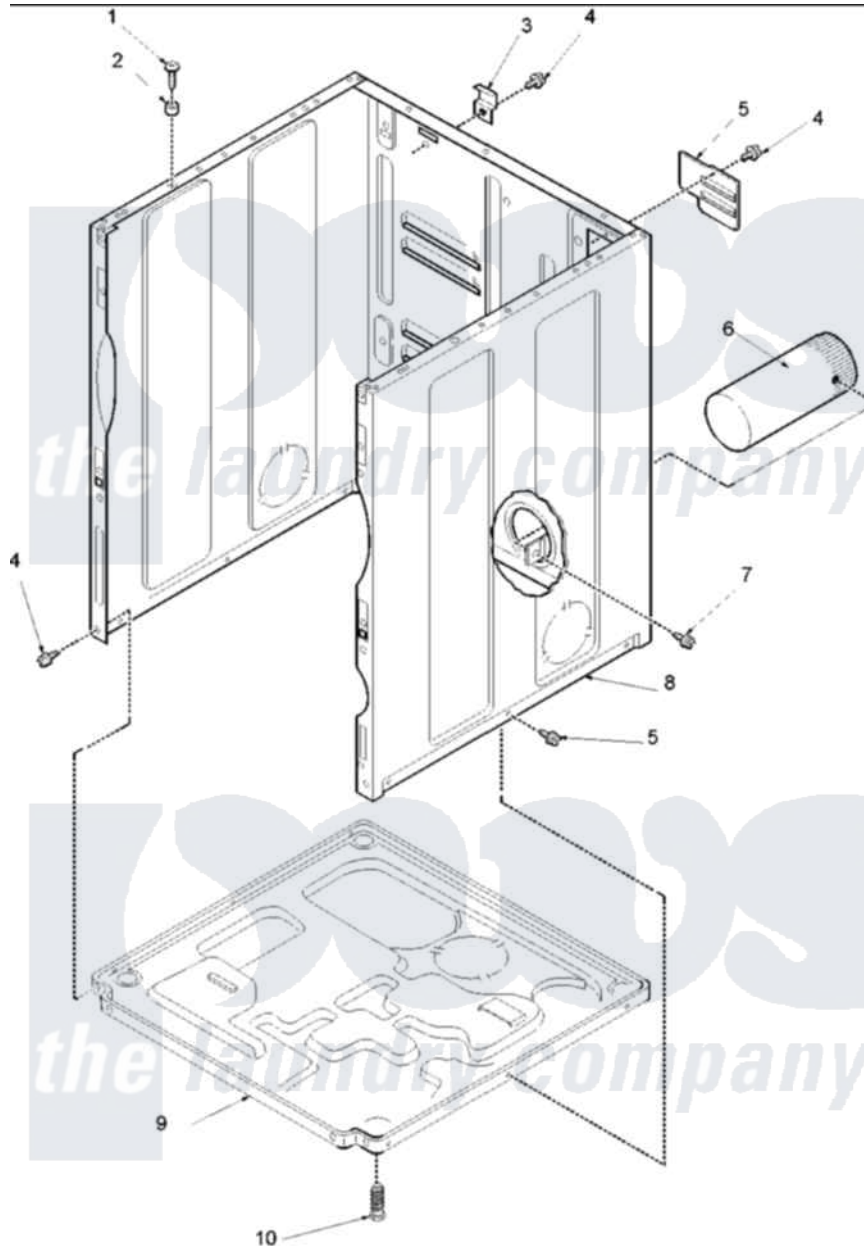

Amana ALG331RAW (BOM: PALG331RAW) 01 - CABINET AND BASE

Amana Residential Amana ALG331RAW (BOM: PALG331RAW) Dryer Parts Parts Diagram 01 - CABINET AND BASE
 Click on the part number to view part

Item	Original Part Number	Replaced By	Status	Part Description
1	32671	Y014874		Screw, Idler Arm And Sleeve
2	505187			Locator, Panel
3	500003			Hinge, Top
5	500114	510903		Plate Access Panel
6	505518			Duct, Exhaust
8	40076402W	37001284		Cabinet As Pack
9	500070			Base, Dryer
10	Y500101			Leg, Leveling
NI	38384			Relief, Strain
"	502014P			Assembly, Power Cord