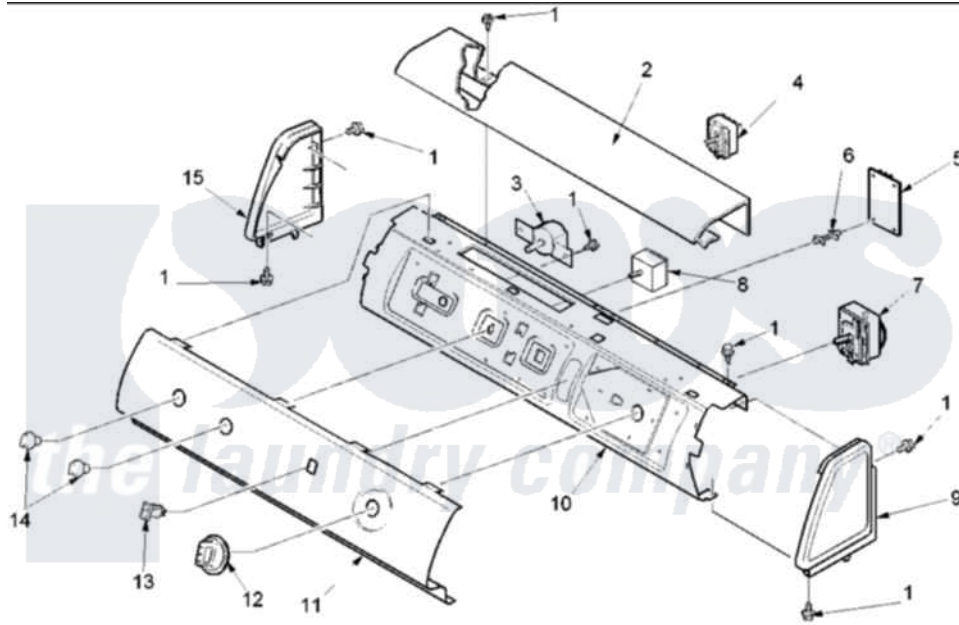

Amana ALG331RAW (BOM: PALG331RAW) 02 - CONTROL PANEL

Amana [Residential Amana ALG331RAW \(BOM: PALG331RAW\) Dryer Parts](#) Parts Diagram 02 - CONTROL PANEL
 Click on the part number to view part

Item	Original Part Number	Replaced By	Status	Part Description
2	503674W			Cover, Top
4	40084101			Switch, Fab Sel-3 Position
7	40112601	R0000409		Timer
8	40070501			Buzzer, Adjustable
9	40012701W		Not Available	ENDCAP (RT-WHT)
"	501086	90767		Screw, 8A X 3/8 HeX Washer Head Tapping
10	40039610			Panel, Support
11	40072001W			Panel, Graphic
12	40013601W	37001064		Knob- Time
14	40013402W	37001065		Knob- Sele
15	40012702W			Endcap
"	501086	90767		Screw, 8A X 3/8 HeX Washer Head Tapping