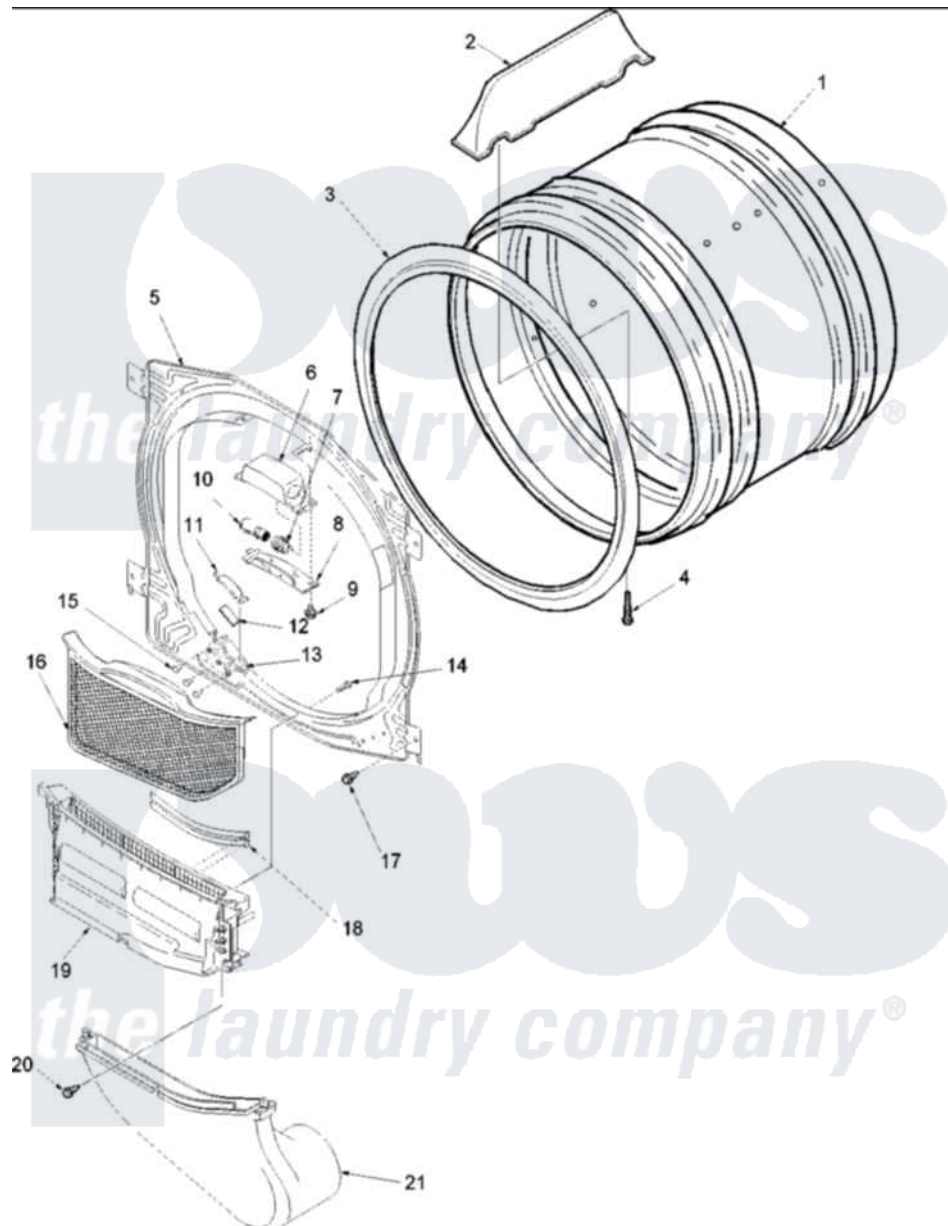

Amana ALG331RAW (BOM: PALG331RAW) 04 - FRONT BULKHEAD, AIR DUCT & DRUM

Amana Residential Amana ALG331RAW (BOM: PALG331RAW) Dryer Parts Parts Diagram 04 - FRONT BULKHEAD, AIR DUCT & DRUM
 Click on the part number to view part

Item	Original Part Number	Replaced By	Status	Part Description
1	504467WP			Cylinder Assembly
2	503703	12002559		Baffle Kit
3	501801	37001132		Seal, Cylinder
4	Y62588			Screw, 10BT-12 X 1 Tap
5	503756W			Assembly, Blkhd Front CO
12	500092	510189		Pad Felt
13	37001036			Bracket, Cylinder Glide
15	37001031	3370225		Screw
16	Y503627	37001142		Filter, Lint
19	505528	37001141		Air Duct Assembly
21	Y503626	37001141		Air Duct Assembly