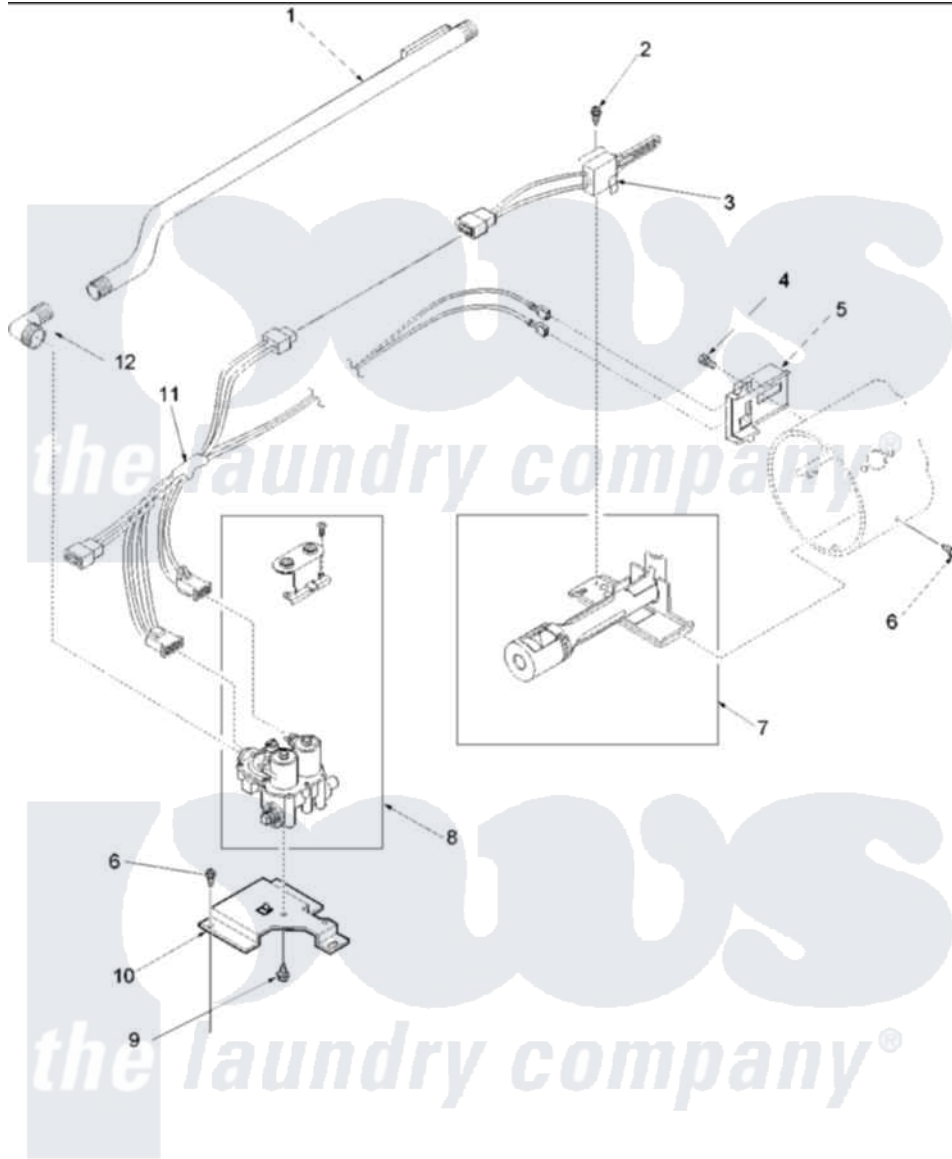

# Amana ALG331RAW (BOM: PALG331RAW) 05 - GAS VALVE, IGNITER

Amana Residential Amana ALG331RAW (BOM: PALG331RAW) Dryer Parts Parts Diagram 05 - GAS VALVE, IGNITER

[Click on the part number to view part](#)

Item	Original Part Number	Replaced By	Status	Part Description
1	40050201	<a href="#">510204</a>		Pipe
2	51782		Not Available	SCREW, 6B-20X5/16
3	40069801	<a href="#">37001308</a>		Ignitor
4	23222	<a href="#">3177991</a>		Screw
5	Y56231	<a href="#">338906</a>		Radiant, Sensor
6	<a href="#">503688</a>			Screw, 10B-16 X .34 I
7	Y56234	<a href="#">37001304</a>		Burner Ign
8	<a href="#">Y504091</a>			Assembly, Valve-Gas-Single
9	56124	<a href="#">3370225</a>		Screw
10	<a href="#">500821</a>			Bracket, Mounting-Gas
11	40098501	<a href="#">37001007</a>		Harness, Wire
12	<a href="#">40049801</a>			Elbow, Brass