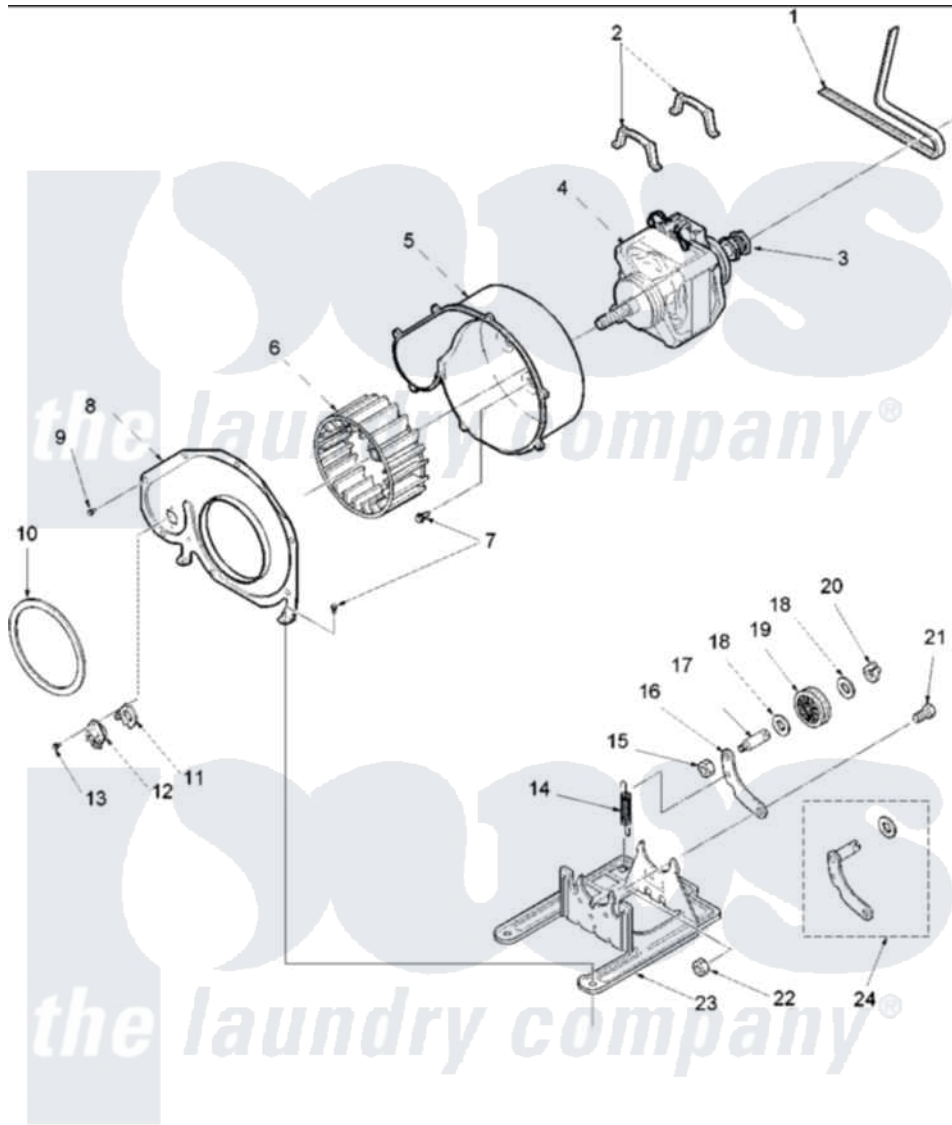

Amana ALG331RAW (BOM: PALG331RAW) 07 - MOTOR AND FAN ASSEMBLIES

Amana Residential Amana ALG331RAW (BOM: PALG331RAW) Dryer Parts Parts Diagram 07 - MOTOR AND FAN ASSEMBLIES

Click on the part number to view part

Item	Original Part Number	Replaced By	Status	Part Description
1	40111201			Belt, Cylinder
2	Y58047	660658		Clamp, Motor Mounting 343481 685441
3	40048501	2200376		Motor
4	40099801	2200376		Motor
5	56020			Housing, Blower
6	56000	510139P		Assembly Blower Fan Package
8	500078	511969P		Kit Blower Housing And Cover
9	31260			Screw, No.8 X 3/8 Ind H
10	40090001	37001119		Seal, Blower Housing
11	61623			Thermostat, Heater-BR
12	503979			Thermostat
13	Y33561	489464		Screw
14	56076			Spring, Idler

15	56156	358160	Nut
16	500910	37001144	Assembly- Idler
17	56461		Shaft
18	52549		Washer, 501 ID X3/4 Odx
19	Y54414		Assembly, Wheel And Bearing
20	23748		Ring, Retaining
21	500824		Screw, 1/4-20 Unc Hex
22	52566	27001225	Nut, Jam Mid Lock 1/4-20
23	503613		Mount, Motor
24	40113501	37001144	Assembly- Idler