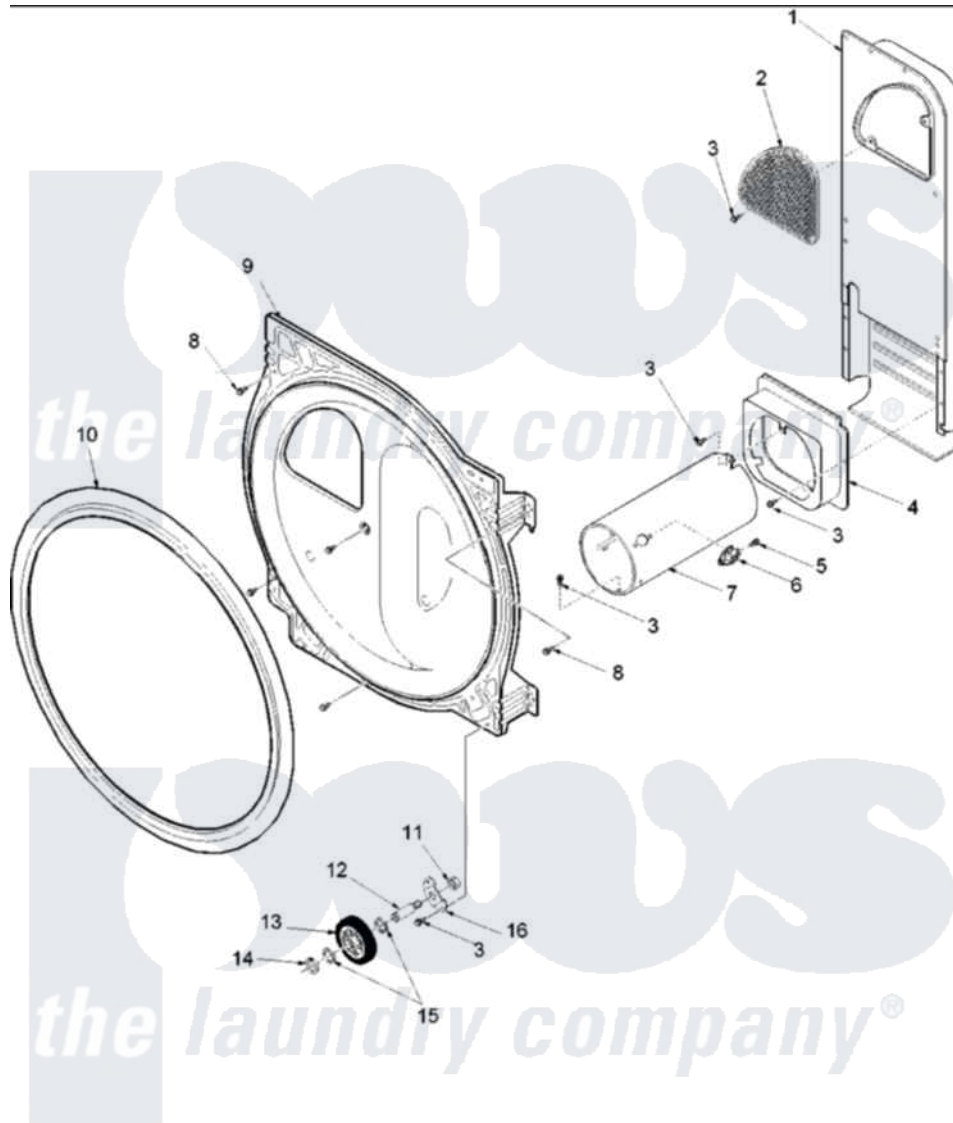

**Amana ALG331RAW (BOM: PALG331RAW) 08 - REAR BULKHEAD, ROLLERS & AIR DUCT ASSY**

Amana [Residential Amana ALG331RAW \(BOM: PALG331RAW\) Dryer Parts](#) Parts Diagram 08 - REAR BULKHEAD, ROLLERS & AIR DUCT ASSY  
 Click on the part number to view part

Item	Original Part Number	Replaced By	Status	Part Description
1	503490	<a href="#">503605</a>		Assembly, Heater Duct
2	500074	<a href="#">503605</a>		Assembly, Heater Duct
4	500122	<a href="#">510101</a>		Shroud Heat Duct
5	51782		Not Available	SCREW, 6B-20X5/16
6	<a href="#">Y61886</a>			Thermostat, Limit-Blk
7	Y61888	<a href="#">37001303</a>		Duct- Comb
9	504801WP	<a href="#">502614WP</a>		Bulkhead, Rear
10	501801	<a href="#">37001132</a>		Seal, Cylinder
11	56156	<a href="#">358160</a>		Nut
12	<a href="#">56461</a>			Shaft
13	500214	<a href="#">37001042</a>		Assembly, Cylinder Roller
14	<a href="#">23748</a>			Ring, Retaining
15	<a href="#">52549</a>			Washer, 501 ID X3/4 Odx
16	500062	<a href="#">40113601</a>		Assembly, Roller Brkt