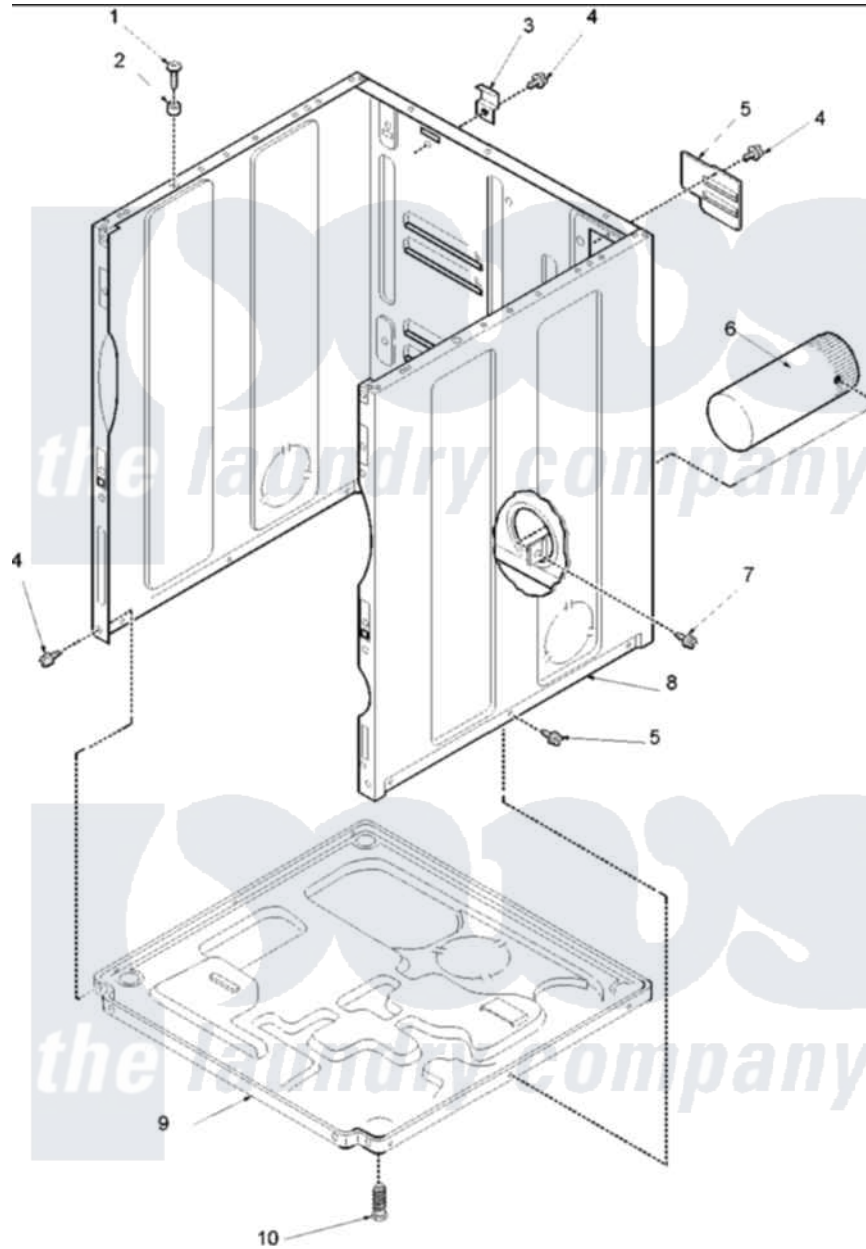

Amana ALG331RAW (BOM: PALG331RAW1) 01 - CABINET AND BASE

Amana Residential Amana ALG331RAW (BOM: PALG331RAW1) Dryer Parts Parts Diagram 01 - CABINET AND BASE

Click on the part number to view part

Item	Original Part Number	Replaced By	Status	Part Description
1	32671	Y014874		Screw, Idler Arm And Sleeve
2	505187			Locator, Panel
3	500003			Hinge, Top
5	500114	510903		Plate Access Panel
6	505518			Duct, Exhaust
8	40076402W	37001284		Cabinet As Pack
9	500070			Base, Dryer
10	Y500101			Leg, Leveling
NI	38384			Relief, Strain
"	502014P			Assembly, Power Cord