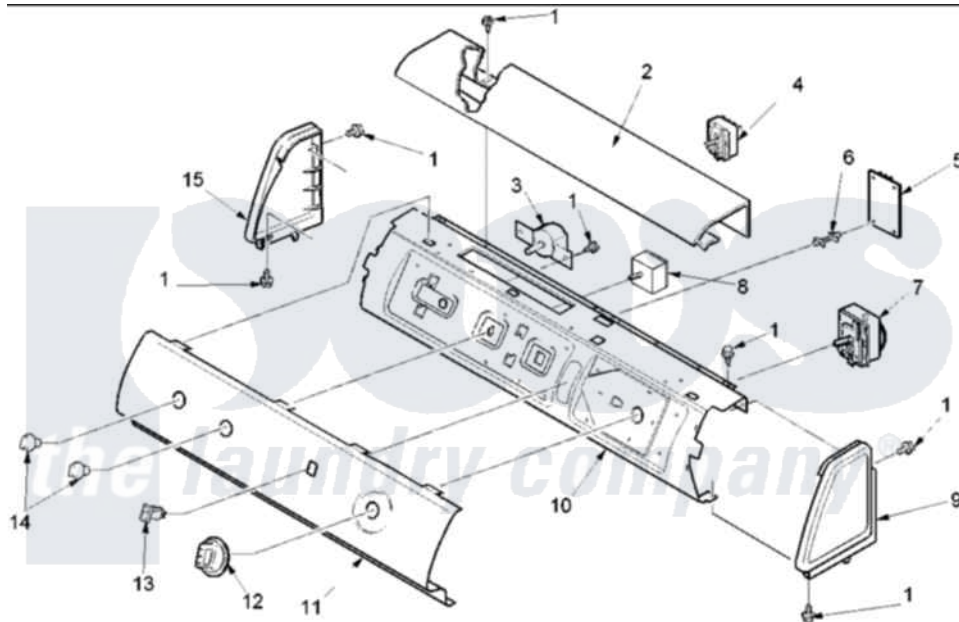

# Amana ALG331RAW (BOM: PALG331RAW1) 02 - CONTROL PANEL

Amana Residential Amana ALG331RAW (BOM: PALG331RAW1) Dryer Parts Parts Diagram 02 - CONTROL PANEL

[Click on the part number to view part](#)

Item	Original Part Number	Replaced By	Status	Part Description
2	<a href="#">503674W</a>			Cover, Top
4	<a href="#">40084101</a>			Switch, Fab Sel-3 Position
7	40112601	<a href="#">R0000409</a>		Timer
8	<a href="#">40070501</a>			Buzzer, Adjustable
9	40012701W		Not Available	ENDCAP (RT-WHT)
"	501086	<a href="#">90767</a>		Screw, 8A X 3/8 HeX Washer Head Tapping
10	<a href="#">40039610</a>			Panel, Support
11	<a href="#">40072001W</a>			Panel, Graphic
12	40013601W	<a href="#">37001064</a>		Knob- Time
14	40013402W	<a href="#">37001065</a>		Knob- Sele
15	<a href="#">40012702W</a>			Endcap
"	501086	<a href="#">90767</a>		Screw, 8A X 3/8 HeX Washer Head Tapping