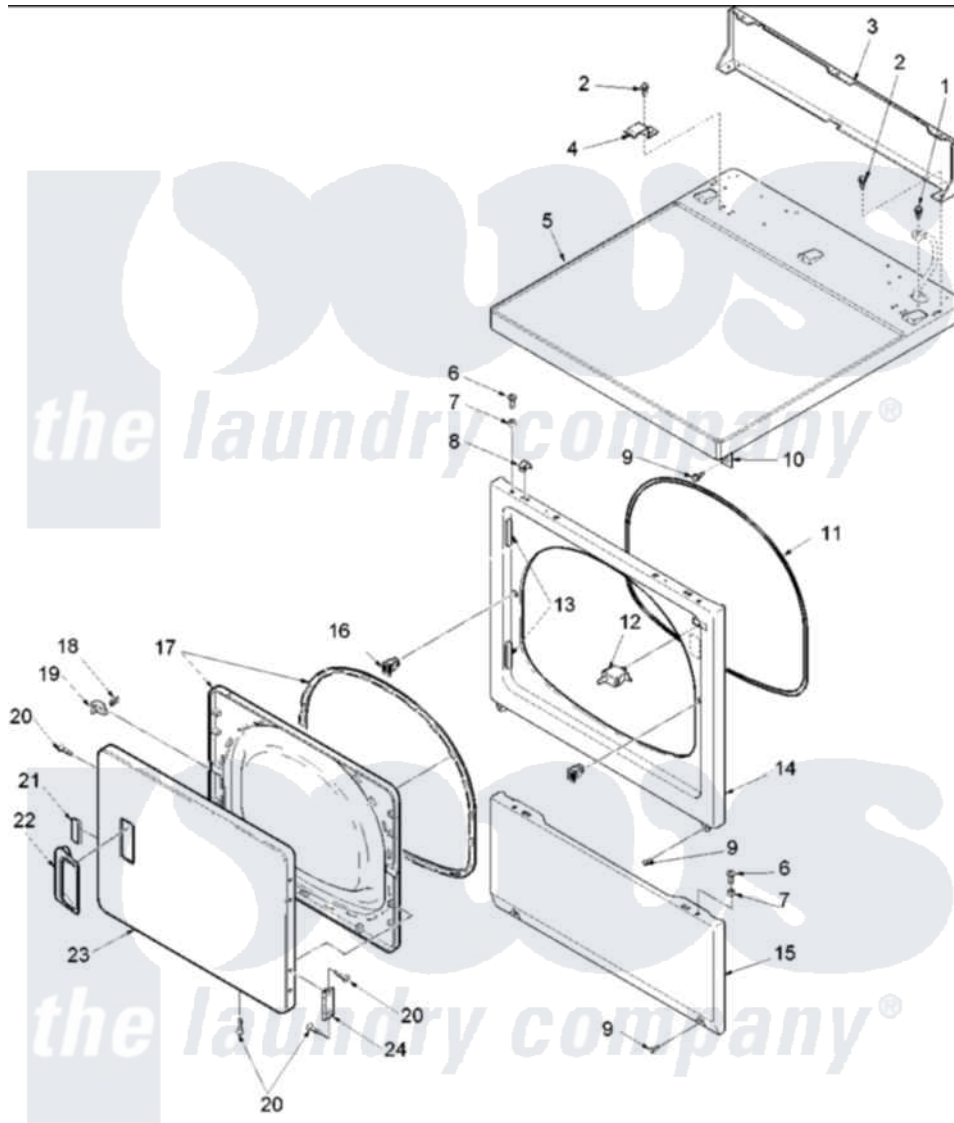

Amana ALG331RAW (BOM: PALG331RAW1) 03 - DOOR AND FRONT, ACCESS, AND TOP PANELS

Amana Residential Amana ALG331RAW (BOM: PALG331RAW1) Dryer Parts Parts Diagram 03 - DOOR AND FRONT, ACCESS, AND TOP PANELS
 Click on the part number to view part

Item	Original Part Number	Replaced By	Status	Part Description
3	500343		Not Available	PANEL,BACK(HOME HOOD)
4	Y503876			Clip, Hold Down
5	40070301W	37001027		Panel, Top
6	32671	Y014874		Screw, Idler Arm And Sleeve
7	505187			Locator, Panel
8	56080	22001650		Fastener, Spring
10	500084	40130801		Bracket, Top Mount
11	504005	511056		Seal Front Panel
12	Y504570	W10169313		Switch-Dor
13	503126			Plug, Hinge Hole
14	503639W	503656WP		Panel, Front
15	40045302WP	40045301WP		Panel, Access
16	54660	LA-1003		Door Catch Kit
17	503643W	37001028		Seal And Liner, Assembly
18	500039	510181		Strike Doormetal