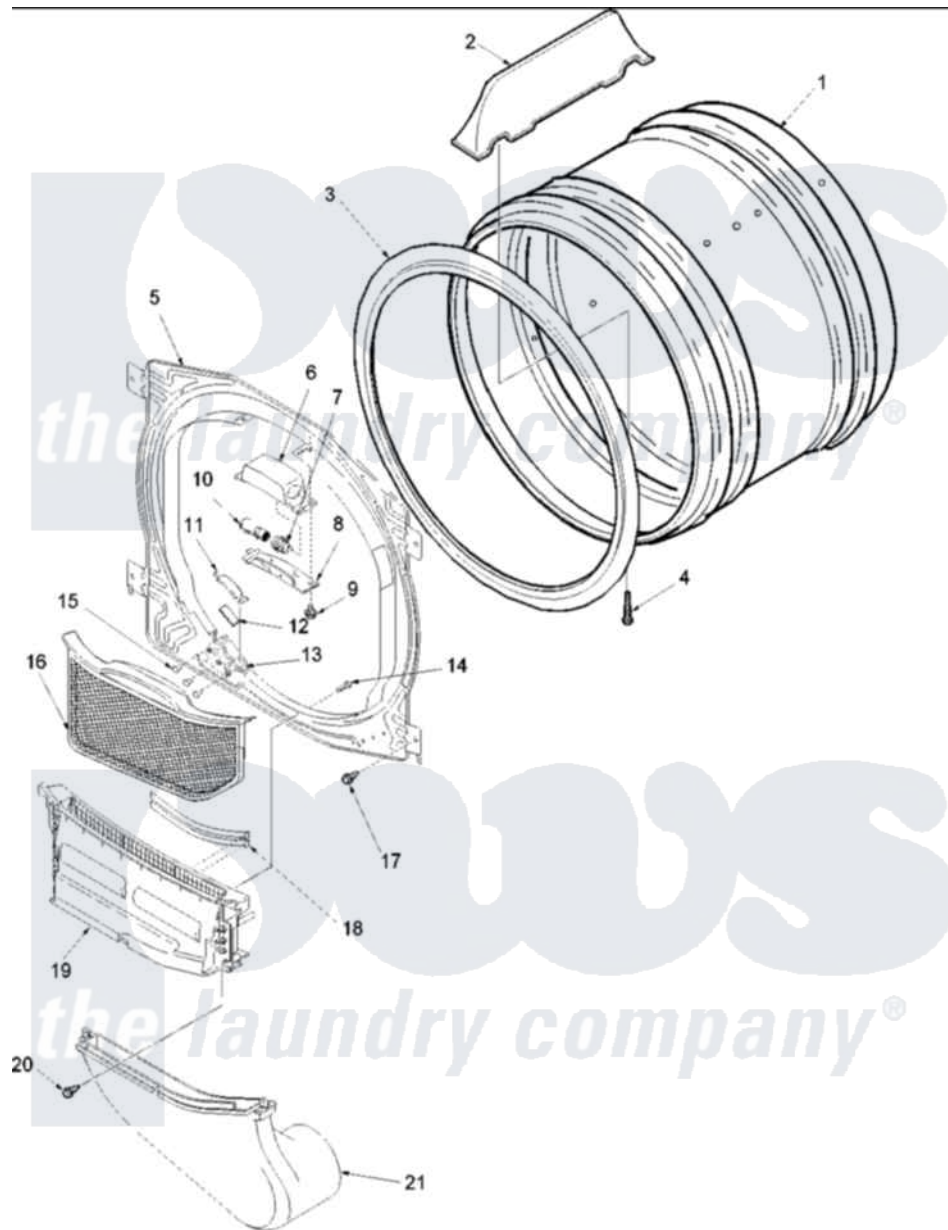

Amana ALG331RAW (BOM: PALG331RAW1) 04 - FRONT BULKHEAD, AIR DUCT & DRUM

Amana Residential Amana ALG331RAW (BOM: PALG331RAW1) Dryer Parts Parts Diagram 04 - FRONT BULKHEAD, AIR DUCT & DRUM
 Click on the part number to view part

| Item | Original Part Number | Replaced By | Status | Part Description |
|------|--------------------------|--------------------------|--------|--------------------------|
| 1 | 504467WP | | | Cylinder Assembly |
| 2 | 503703 | 12002559 | | Baffle Kit |
| 3 | 501801 | 37001132 | | Seal, Cylinder |
| 4 | Y62588 | | | Screw, 10BT-12 X 1 Tap |
| 5 | 503756W | | | Assembly, Blkhd Front CO |
| 12 | 500092 | 510189 | | Pad Felt |
| 13 | 37001036 | | | Bracket, Cylinder Glide |
| 15 | 37001031 | 3370225 | | Screw |
| 16 | Y503627 | 37001142 | | Filter, Lint |
| 19 | 505528 | 37001141 | | Air Duct Assembly |
| 21 | Y503626 | 37001141 | | Air Duct Assembly |