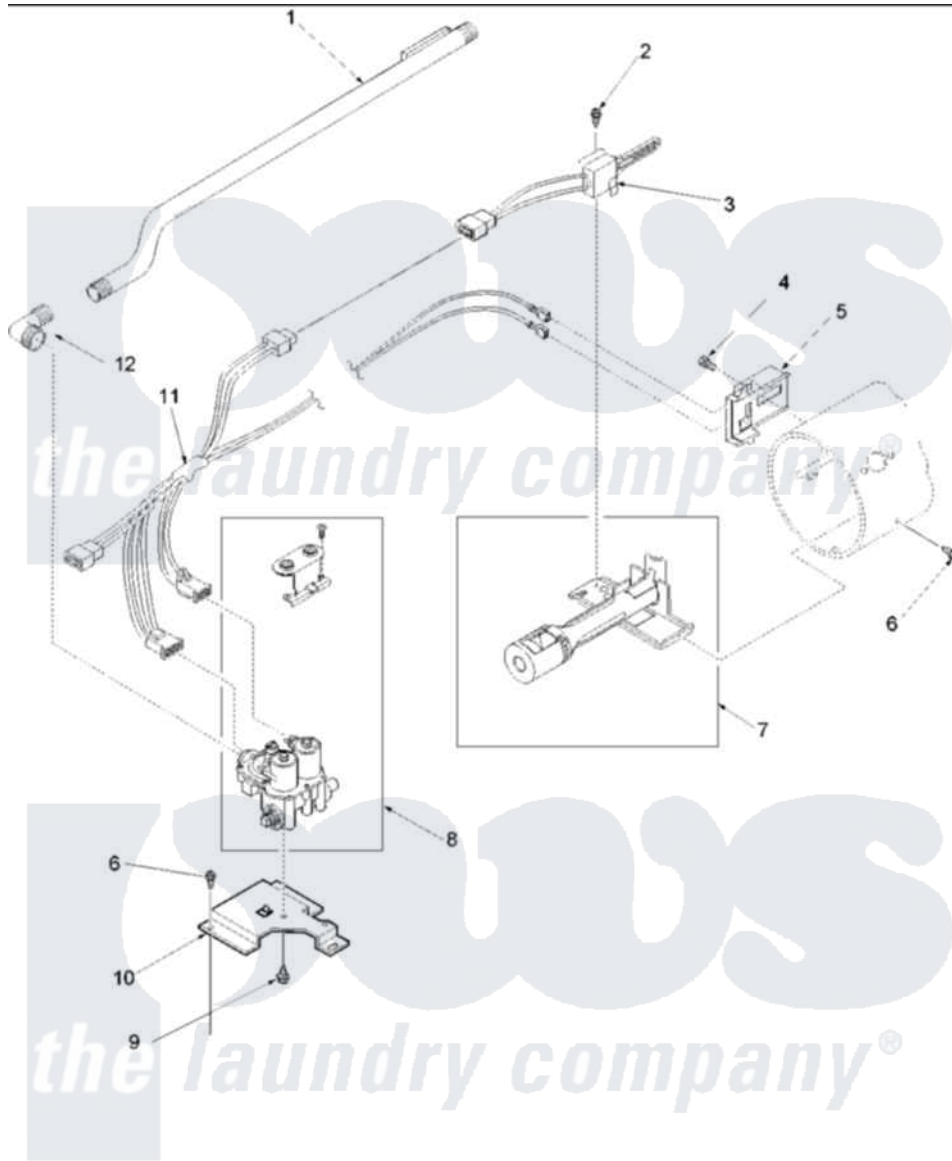

Amana ALG331RAW (BOM: PALG331RAW1) 05 - GAS VALVE, IGNITER

Amana Residential Amana ALG331RAW (BOM: PALG331RAW1) Dryer Parts Parts Diagram 05 - GAS VALVE, IGNITER

[Click on the part number to view part](#)

Item	Original Part Number	Replaced By	Status	Part Description
1	37001001	37001127		Valve And Pipe Assembly
2	51782		Not Available	SCREW, 6B-20X5/16
3	40069801	37001308		Ignitor
4	23222	3177991		Screw
5	Y56231	338906		Radiant, Sensor
6	503688			Screw, 10B-16 X .34 I
7	Y56234	37001304		Burner Ign
8	37001002			Assembly, Gas Valve
9	56124	3370225		Screw
10	500821			Bracket, Mounting-Gas
11	37001007			Harness, Wire