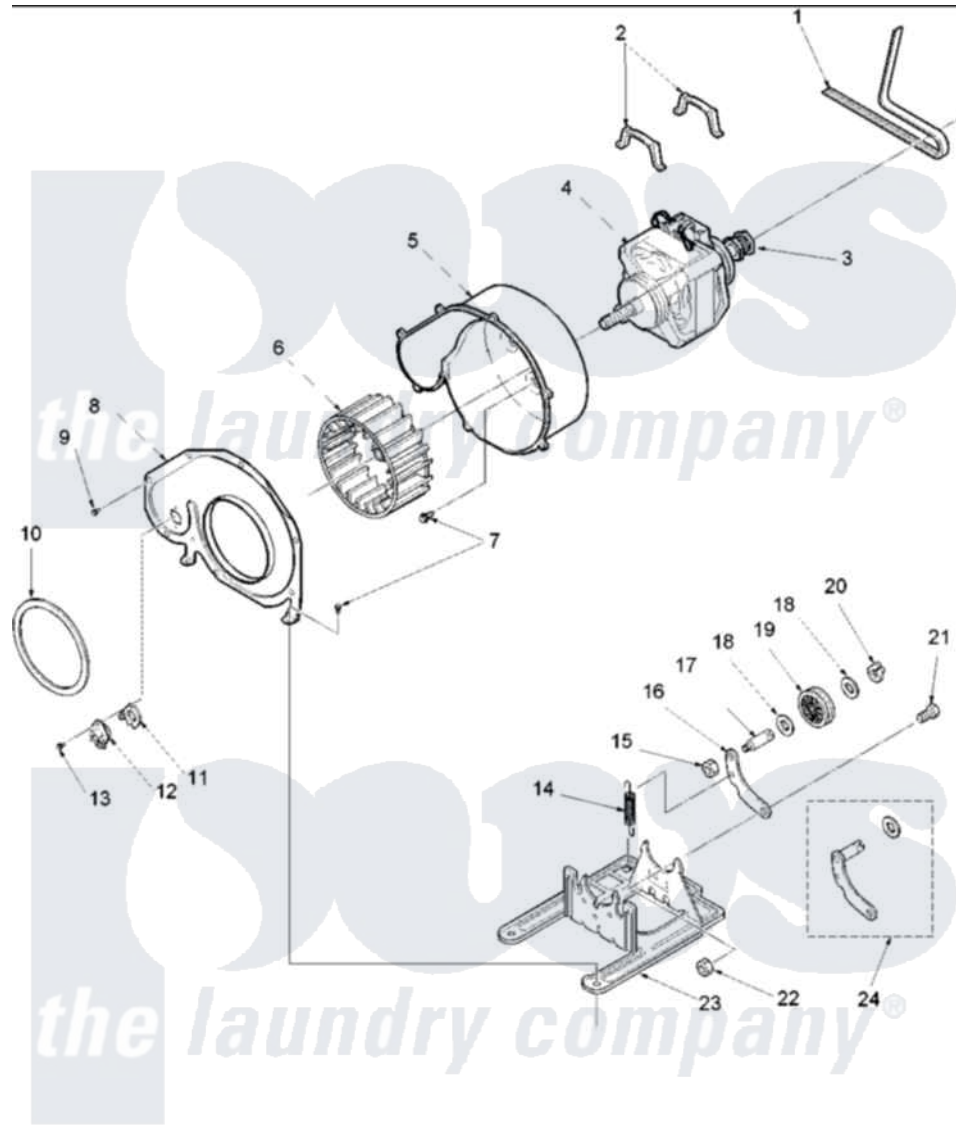

Amana ALG331RAW (BOM: PALG331RAW1) 07 - MOTOR AND FAN ASSEMBLIES

Amana Residential Amana ALG331RAW (BOM: PALG331RAW1) Dryer Parts Parts Diagram 07 - MOTOR AND FAN ASSEMBLIES

[Click on the part number to view part](#)

Item	Original Part Number	Replaced By	Status	Part Description
1	40111201			Belt, Cylinder
2	Y58047	660658		Clamp, Motor Mounting 343481 685441
3	40048501	2200376		Motor
4	40099801	2200376		Motor
5	56020			Housing, Blower
6	56000	510139P		Assembly Blower Fan Package
8	500078	511969P		Kit Blower Housing And Cover
9	31260			Screw, No.8 X 3/8 Ind H
10	40090001	37001119		Seal, Blower Housing
11	61623			Thermostat, Heater-BR
12	503979			Thermostat
13	Y33561	489464		Screw
14	56076			Spring, Idler

15	56156	358160	Nut
16	500910	37001144	Assembly- Idler
17	56461		Shaft
18	52549		Washer, 501 ID X3/4 Odx
19	Y54414		Assembly, Wheel And Bearing
20	23748		Ring, Retaining
21	500824		Screw, 1/4-20 Unc Hex
22	52566	27001225	Nut, Jam Mid Lock 1/4-20
23	503613		Mount, Motor
24	40113501	37001144	Assembly- Idler