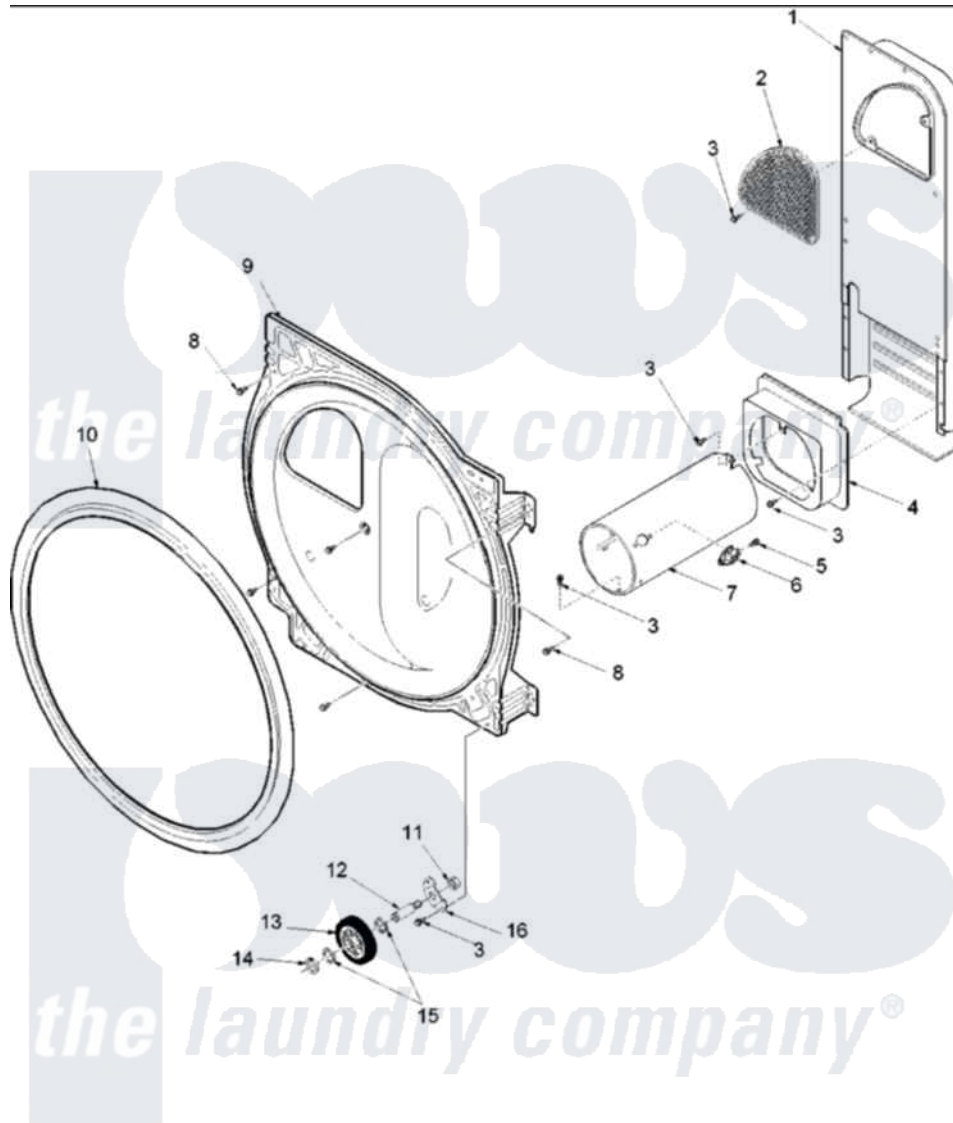

Amana ALG331RAW (BOM: PALG331RAW1) 08 - REAR BULKHEAD, ROLLERS & AIR DUCT ASSY

Amana [Residential Amana ALG331RAW \(BOM: PALG331RAW1\) Dryer Parts](#) Parts Diagram 08 - REAR BULKHEAD, ROLLERS & AIR DUCT ASSY
 Click on the part number to view part

Item	Original Part Number	Replaced By	Status	Part Description
1	503490	503605		Assembly, Heater Duct
2	500074	503605		Assembly, Heater Duct
4	500122	510101		Shroud Heat Duct
5	51782		Not Available	SCREW, 6B-20X5/16
6	Y61886			Thermostat, Limit-Blk
7	Y61888	37001303		Duct- Comb
9	504801WP	502614WP		Bulkhead, Rear
10	501801	37001132		Seal, Cylinder
11	56156	358160		Nut
12	56461			Shaft
13	500214	37001042		Assembly, Cylinder Roller
14	23748			Ring, Retaining
15	52549			Washer, 501 ID X3/4 Odx
16	500062	40113601		Assembly, Roller Brkt