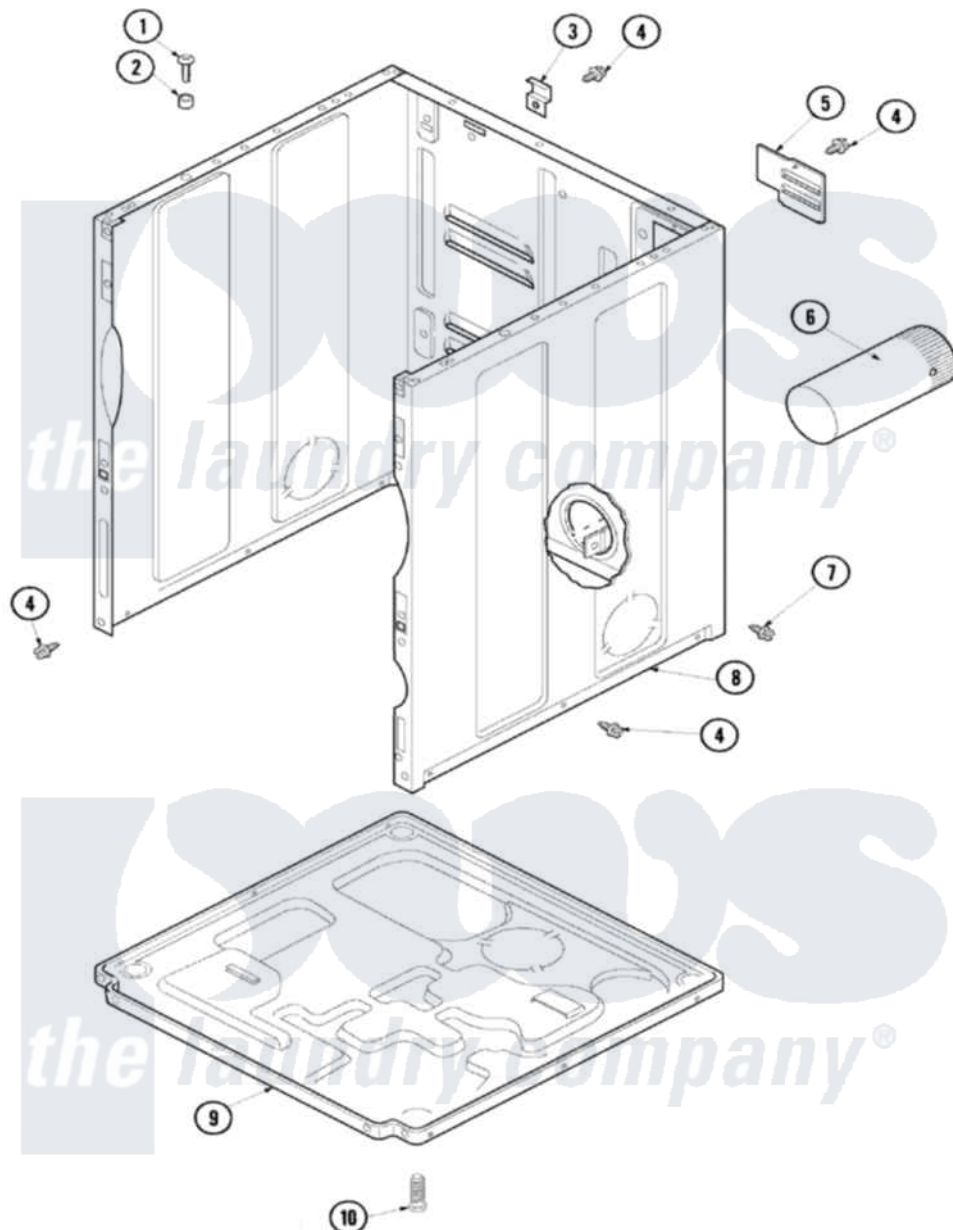

Amana ALG331RMC 01 - CABINET AND BASE

Amana Residential Amana ALG331RMC Dryer Parts Parts Diagram 01 - CABINET AND BASE
 Click on the part number to view part

Item	Original Part Number	Replaced By	Status	Part Description
1	32671	Y014874		Screw, Idler Arm And Sleeve
2	505187			Locator, Panel
3	500003			Hinge, Top
4	503661	27001200		Screw
5	503293			Plate, Access Cover
6	505518			Duct, Exhaust
7	503688			Screw, 10B-16 X .34 I
8	40076402CP			Cabinet, Dryer And Washer
9	500070			Base, Dryer
10	Y500101			Leg, Leveling