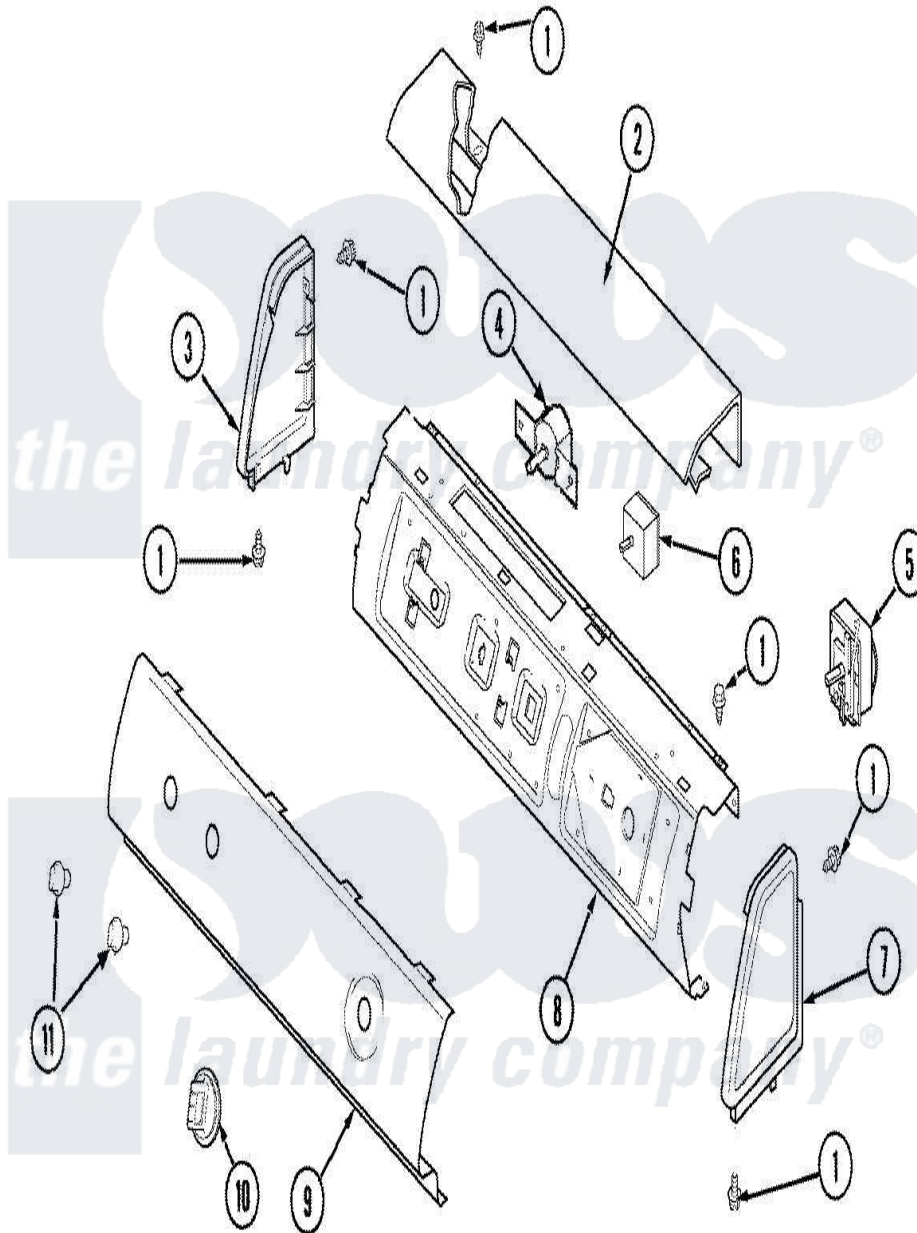

# Amana ALG331RMC 02 - CONTROL PANEL

Amana Residential Amana ALG331RMC Dryer Parts Parts Diagram 02 - CONTROL PANEL  
 Click on the part number to view part

Item	Original Part Number	Replaced By	Status	Part Description
1	501086	<a href="#">90767</a>		Screw, 8A X 3/8 HeX Washer Head Tapping
2	<a href="#">503674C</a>			Cover, Top
3	40012702C		Not Available	ENDCAP (LT-BSQ)
4	<a href="#">40084101</a>			Switch, Fab Sel-3 Position
5	<a href="#">37001020</a>			Timer
"	40112601	<a href="#">R0000409</a>		Timer
6	<a href="#">40070501</a>			Buzzer, Adjustable
7	40012701C		Not Available	ENDCAP (RT-BSQ)
8	<a href="#">40039610</a>			Panel, Support
9	<a href="#">40091901C</a>			Panel, Graphic
10	<a href="#">40013601C</a>			Assembly, Timer Knob
11	<a href="#">40013402C</a>			Knob, Selector
NI	<a href="#">37001024</a>			Harness, Wire