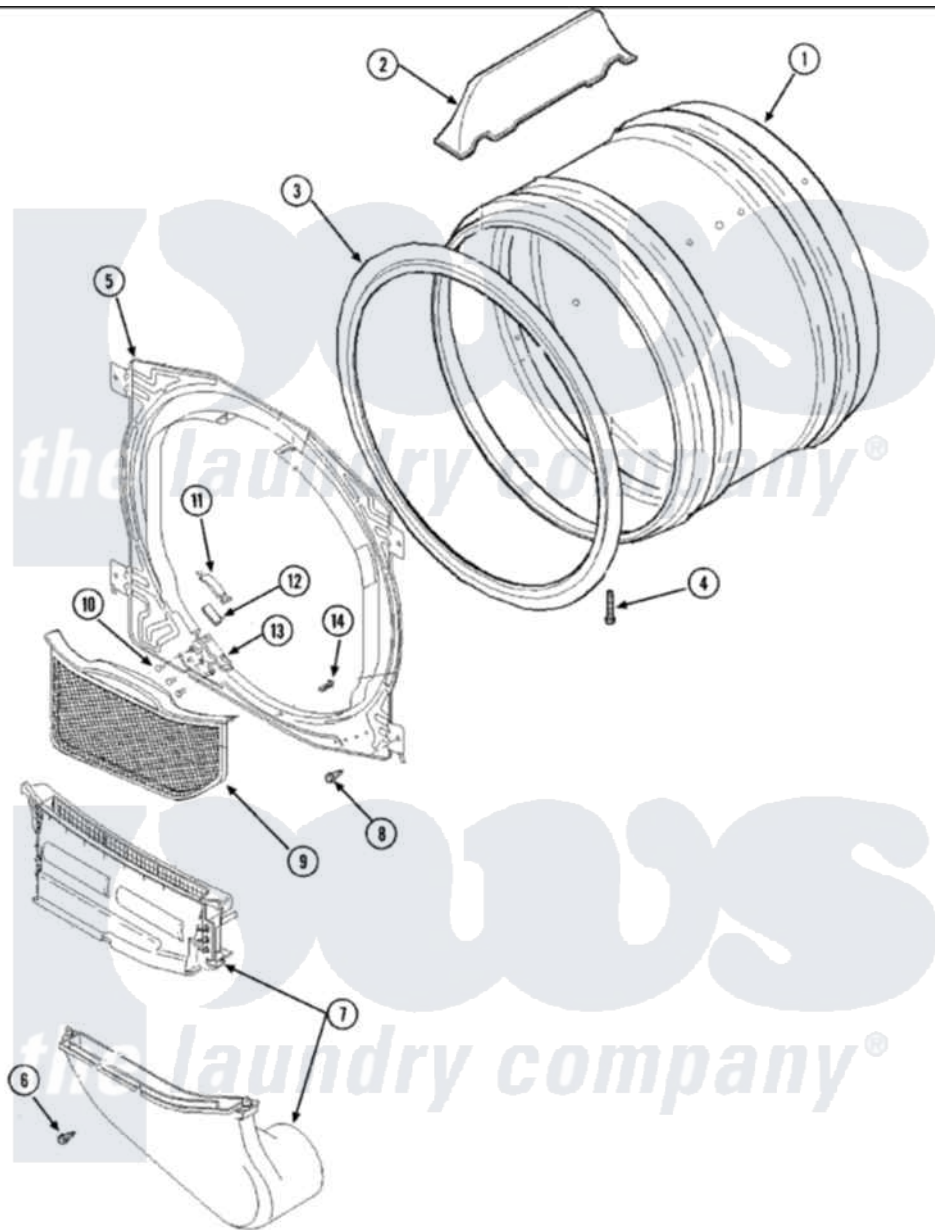

# Amana ALG331RMC 04 - FRONT BULKHEAD, AIR DUCT & CYLINDER

Amana [Residential Amana ALG331RMC Dryer Parts](#) Parts Diagram 04 - FRONT BULKHEAD, AIR DUCT & CYLINDER

Click on the part number to view part

Item	Original Part Number	Replaced By	Status	Part Description
1	<a href="#">504467WP</a>			Cylinder Assembly
2	503703	<a href="#">12002559</a>		Baffle Kit
3	501801	<a href="#">37001132</a>		Seal, Cylinder
4	<a href="#">Y62588</a>			Screw, 10BT-12 X 1 Tap
5	<a href="#">503756W</a>			Assembly, Blkhhd Front CO
6	<a href="#">501285</a>			Screw, No.12 X 9/16-Pla
7	Y504806	<a href="#">37001141</a>		Air Duct Assembly
8	<a href="#">503688</a>			Screw, 10B-16 X .34 I
9	40124401	<a href="#">37001142</a>		Filter, Lint
10	37001031	<a href="#">3370225</a>		Screw
11	40116501	<a href="#">37001298</a>		Glide- Dry
12	500092	<a href="#">510189</a>		Pad Felt
13	<a href="#">37001036</a>			Bracket, Cylinder Glide
14	<a href="#">500226</a>			Screw, 8b-16 x 5/8 Tap