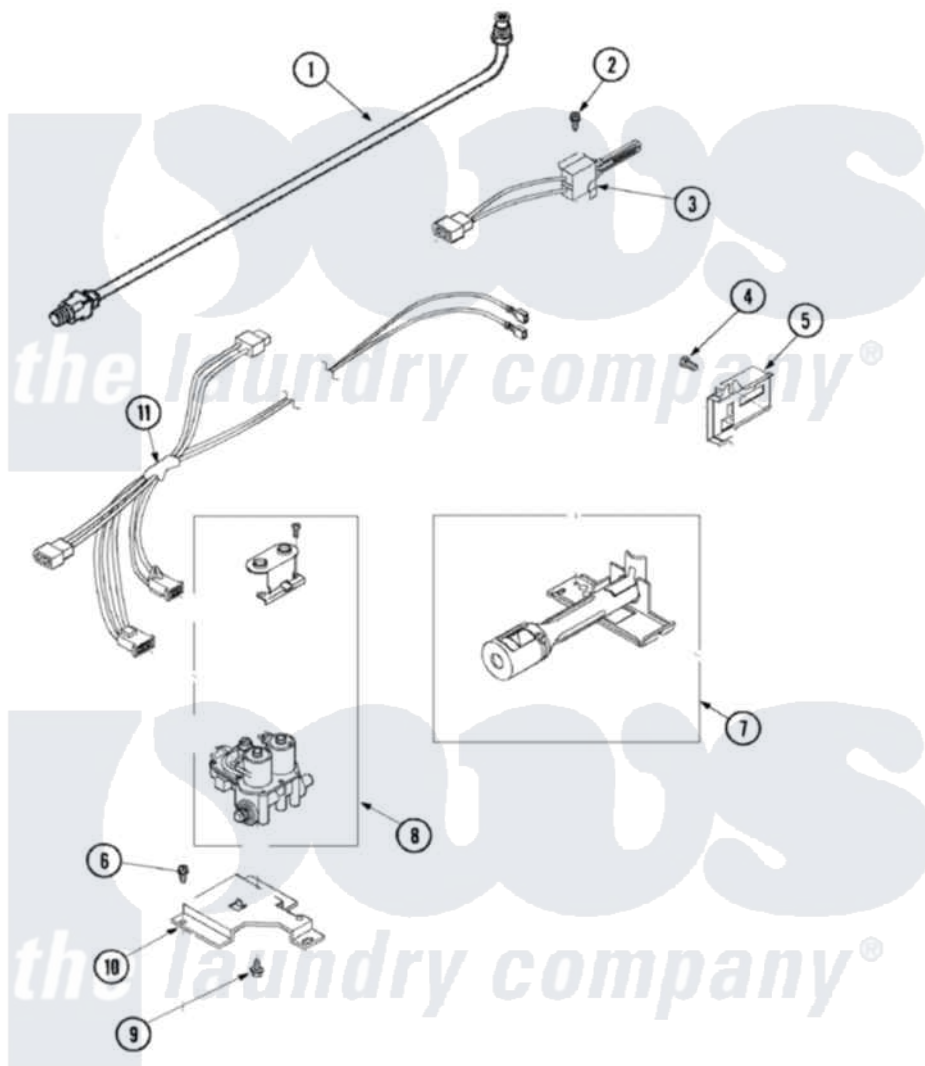

Amana ALG331RMC 05 - GAS VALVE & IGNITER

Amana Residential Amana ALG331RMC Dryer Parts Parts Diagram 05 - GAS VALVE & IGNITER
 Click on the part number to view part

Item	Original Part Number	Replaced By	Status	Part Description
1	37001001	37001127		Valve And Pipe Assembly
2	51782		Not Available	SCREW, 6B-20X5/16
3	40069801P	37001308		Ignitor
4	23222	3177991		Screw
5	Y56231	338906		Radiant, Sensor
6	503688			Screw, 10B-16 X .34 I
7	Y56234	37001304		Burner Ign
8	37001002			Assembly, Gas Valve
"	12001349	279834		Coil-Valve
9	56124	3370225		Screw
10	500821			Bracket, Mounting-Gas
11	37001007			Harness, Wire