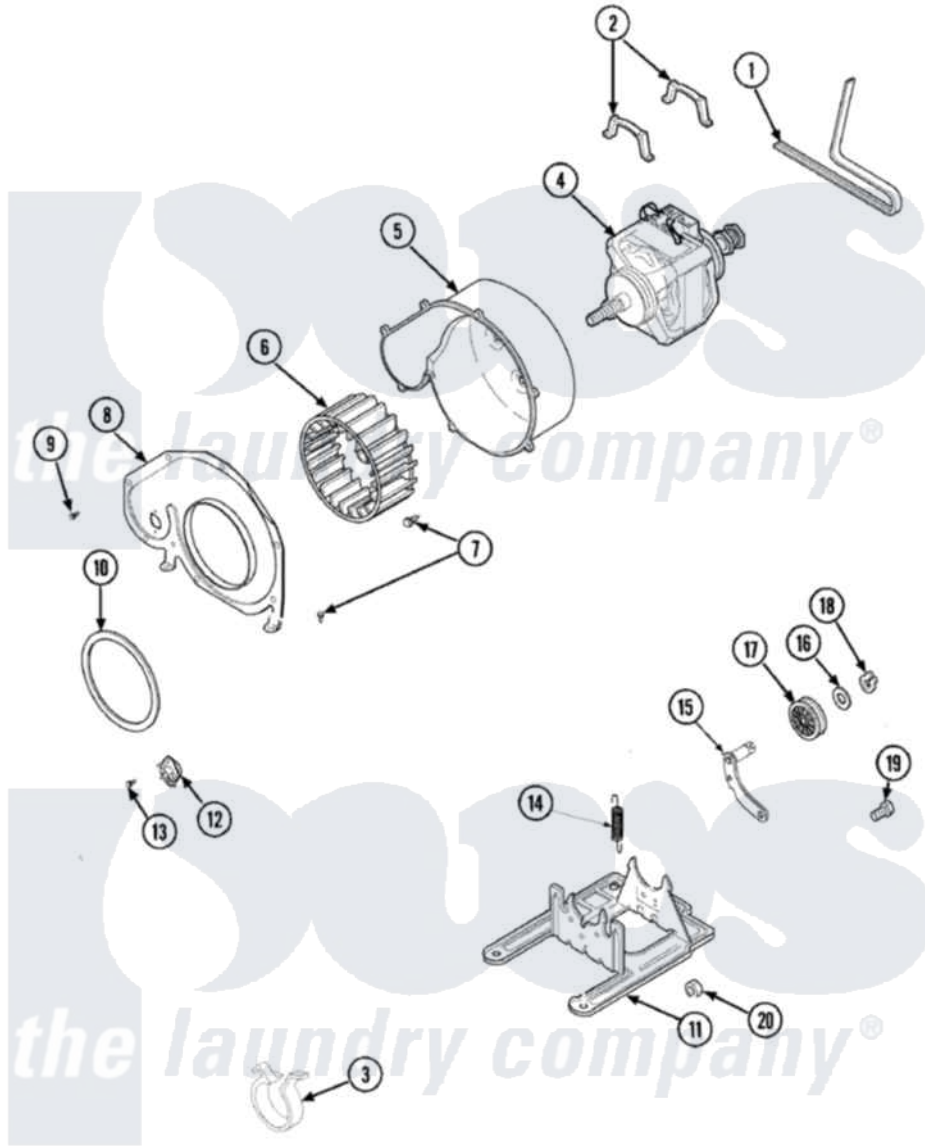

Amana ALG331RMC 06 - MOTOR & FAN

Amana [Residential Amana ALG331RMC Dryer Parts](#) Parts Diagram 06 - MOTOR & FAN
 Click on the part number to view part

Item	Original Part Number	Replaced By	Status	Part Description
1	40111201			Belt, Cylinder
2	Y58047	660658		Clamp, Motor Mounting 343481 685441
3	504034			Clip, Wire
4	40099801	2200376		Motor
"	2200376			Motor
5	56020			Housing, Blower
6	56000	510139P		Assembly Blower Fan Package
7	503661	27001200		Screw
8	500078	511969P		Kit Blower Housing And Cover
9	31260			Screw, No.8 X 3/8 Ind H
10	40090001	37001119		Seal, Blower Housing
NI	61623			Thermostat, Heater-BR
12	503979			Thermostat
13	M0211217	489464		Screw
14	56076			Spring, Idler

15	40113501	37001144	Assembly- Idler
16	52549		Washer, 501 ID X3/4 Odx
17	Y54414		Assembly, Wheel And Bearing
18	23748		Ring, Retaining
19	500824		Screw, 1/4-20 Unc Hex
20	52566	27001225	Nut, Jam Mid Lock 1/4-20
21	503613		Mount, Motor