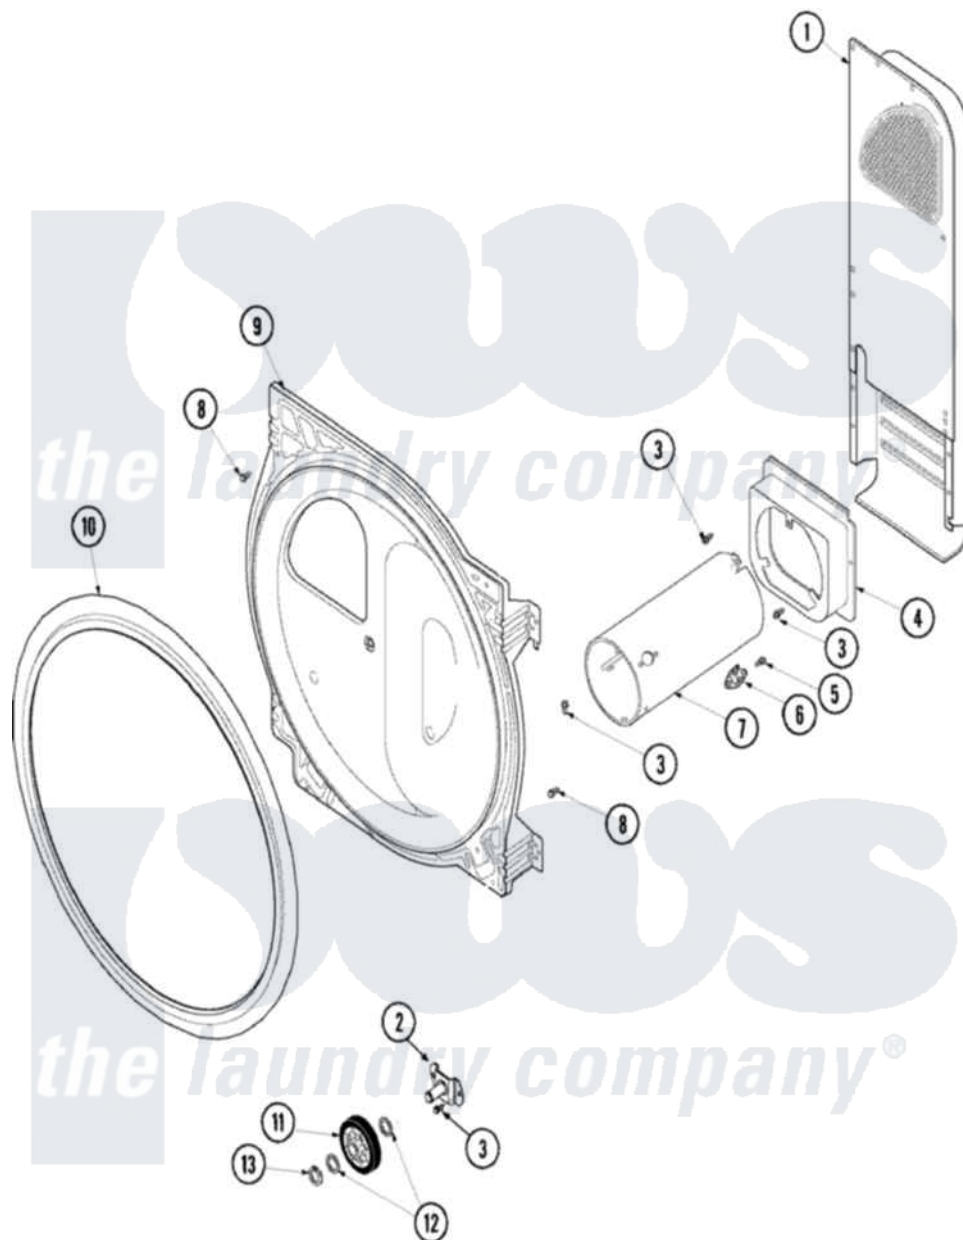

# Amana ALG331RMC 07 - REAR BULKHEAD, ROLLER & AIR DUCT

Amana Residential Amana ALG331RMC Dryer Parts Parts Diagram 07 - REAR BULKHEAD, ROLLER & AIR DUCT  
 Click on the part number to view part

Item	Original Part Number	Replaced By	Status	Part Description
1	<a href="#">503605</a>			Assembly, Heater Duct
2	<a href="#">40113601</a>			Assembly, Roller Brkt
3	<a href="#">503688</a>			Screw, 10B-16 X .34 I
4	500122	<a href="#">510101</a>		Shroud Heat Duct
5	51782		Not Available	SCREW, 6B-20X5/16
6	<a href="#">40113801</a>			Fuse, Thermal
"	<a href="#">Y61886</a>			Thermostat, Limit-Blk
7	Y61888	<a href="#">37001303</a>		Duct- Comb
8	503661	<a href="#">27001200</a>		Screw
9	<a href="#">502614WP</a>			Bulkhead, Rear
10	501801	<a href="#">37001132</a>		Seal, Cylinder
11	500214	<a href="#">37001042</a>		Assembly, Cylinder Roller
12	<a href="#">52549</a>			Washer, 501 ID X3/4 Odx
13	<a href="#">23748</a>			Ring, Retaining