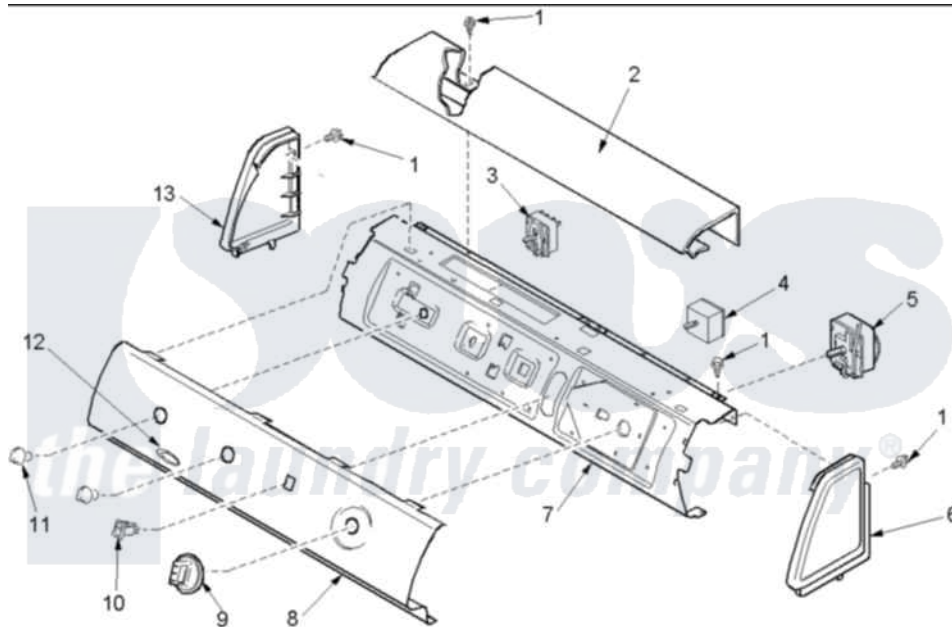

Amana ALG331RMC (BOM: PALG331RMC1) 02 - CONTROL PANEL

Amana Residential Amana ALG331RMC (BOM: PALG331RMC1) Dryer Parts Parts Diagram 02 - CONTROL PANEL

[Click on the part number to view part](#)

Item	Original Part Number	Replaced By	Status	Part Description
2	503674C			Cover, Top
3	40084101			Switch, Fab Sel-3 Position
4	40070501			Buzzer, Adjustable
5	40112601	R0000409		Timer
6	40012701C		Not Available	ENDCAP (RT-BSQ)
"	501086	90767		Screw, 8A X 3/8 HeX Washer Head Tapping
7	40039610			Panel, Support
8	40091901C			Panel, Graphic
9	40013601C			Assembly, Timer Knob
11	40013402C			Knob, Selector
13	40012702C		Not Available	ENDCAP (LT-BSQ)
"	501086	90767		Screw, 8A X 3/8 HeX Washer Head Tapping
NI	40053503		Not Available	ASSY,WIRING HARNESS