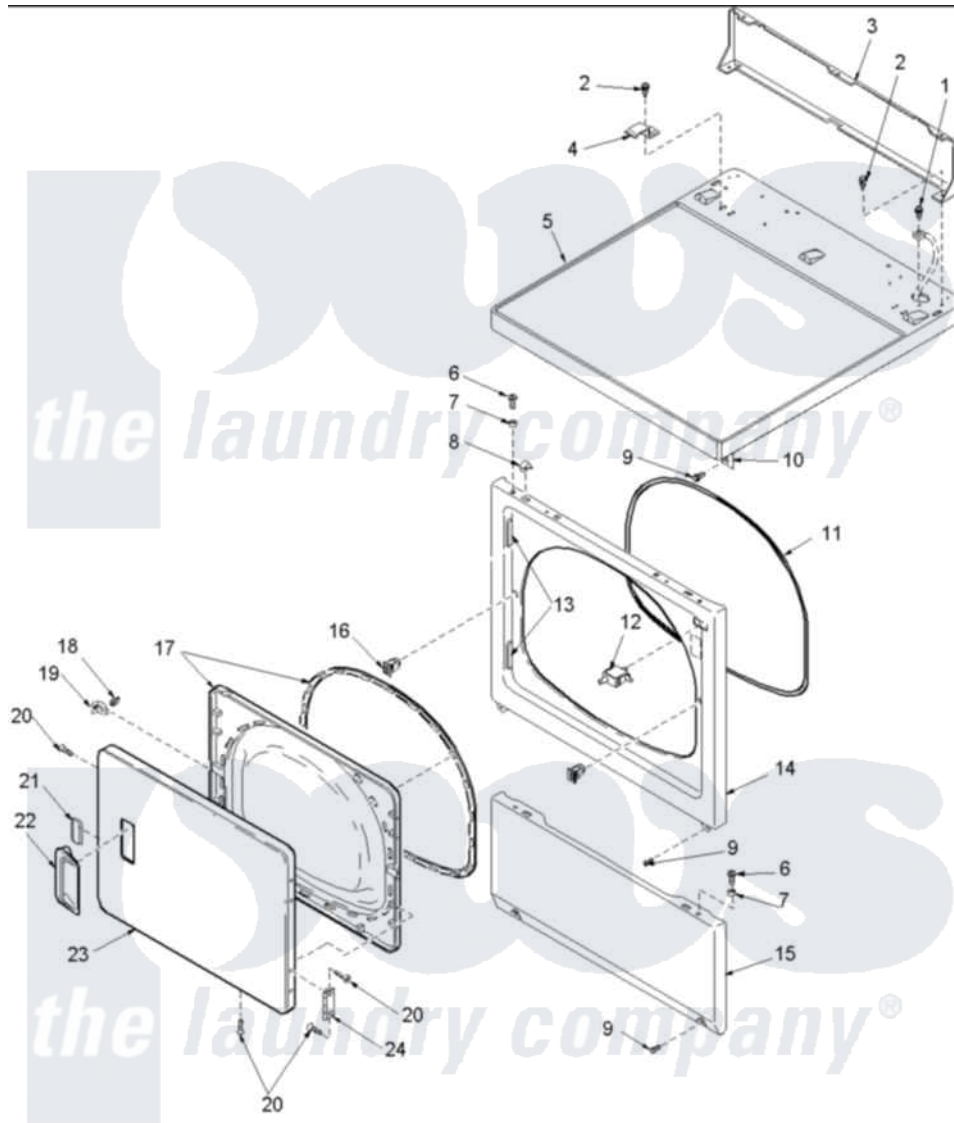

Amana ALG331RMC (BOM: PALG331RMC1) 03 - DOOR AND FRONT, ACCESS, AND TOP PANELS

Amana Residential Amana ALG331RMC (BOM: PALG331RMC1) Dryer Parts Parts Diagram 03 - DOOR AND FRONT, ACCESS, AND TOP PANELS
 Click on the part number to view part

Item	Original Part Number	Replaced By	Status	Part Description
3	40121401			Panel, Home Hood Back
4	Y503876			Clip, Hold Down
5	40070301C	37001033		Panel, Top
8	56080	22001650		Fastener, Spring
10	40130801			Bracket, Top Mount
11	504005	511056		Seal Front Panel
12	Y504570	W10169313		Switch-Dor
13	503126			Plug, Hinge Hole
14	503656C	503656CP		Panel, Front
15	40045301C	40045301CP		Panel, Access
16	54660	LA-1003		Door Catch Kit
17	503643W	37001028		Seal And Liner, Assembly
18	500039	510181		Strike Doormetal
19	40116201			Bracket, Door Strike
20	500226			Screw, 8b-16 x 5/8 Tap