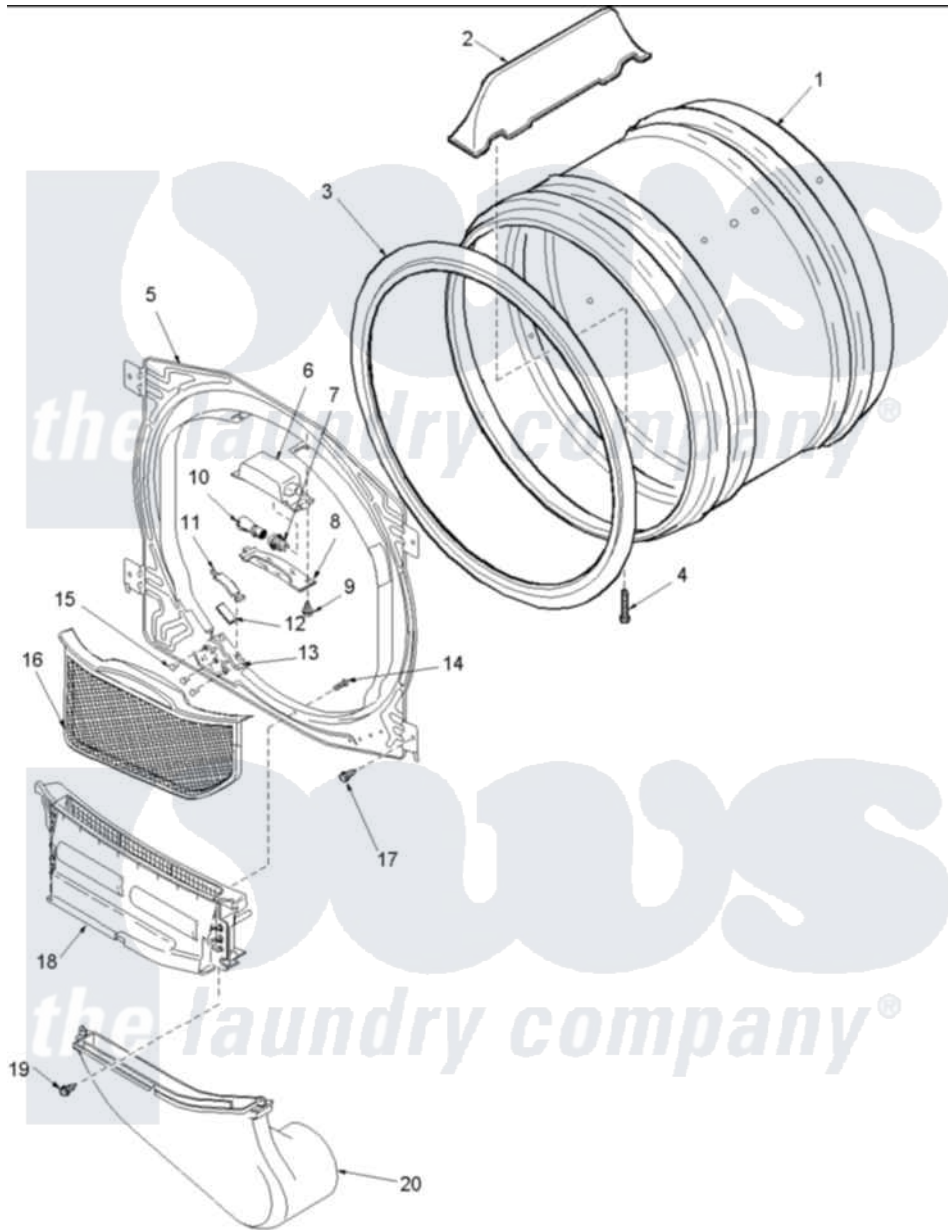

Amana ALG331RMC (BOM: PALG331RMC1) 04 - FRONT BULKHEAD, AIR DUCT & DRUM

Amana Residential Amana ALG331RMC (BOM: PALG331RMC1) Dryer Parts Parts Diagram 04 - FRONT BULKHEAD, AIR DUCT & DRUM
 Click on the part number to view part

Item	Original Part Number	Replaced By	Status	Part Description
1	504467W	504467WP		Cylinder Assembly
2	503703	12002559		Baffle Kit
3	501801	37001132		Seal, Cylinder
4	Y62588			Screw, 10BT-12 X 1 Tap
5	503756W			Assembly, Blkhd Front CO
11	40116502	37001298		Glide- Dry
"	40116501	37001298		Glide- Dry
12	500121	510189		Pad Felt
13	501554	12002090		Bracket
16	Y503627	37001142		Filter, Lint
18	505528	37001141		Air Duct Assembly
20	Y503626	37001141		Air Duct Assembly