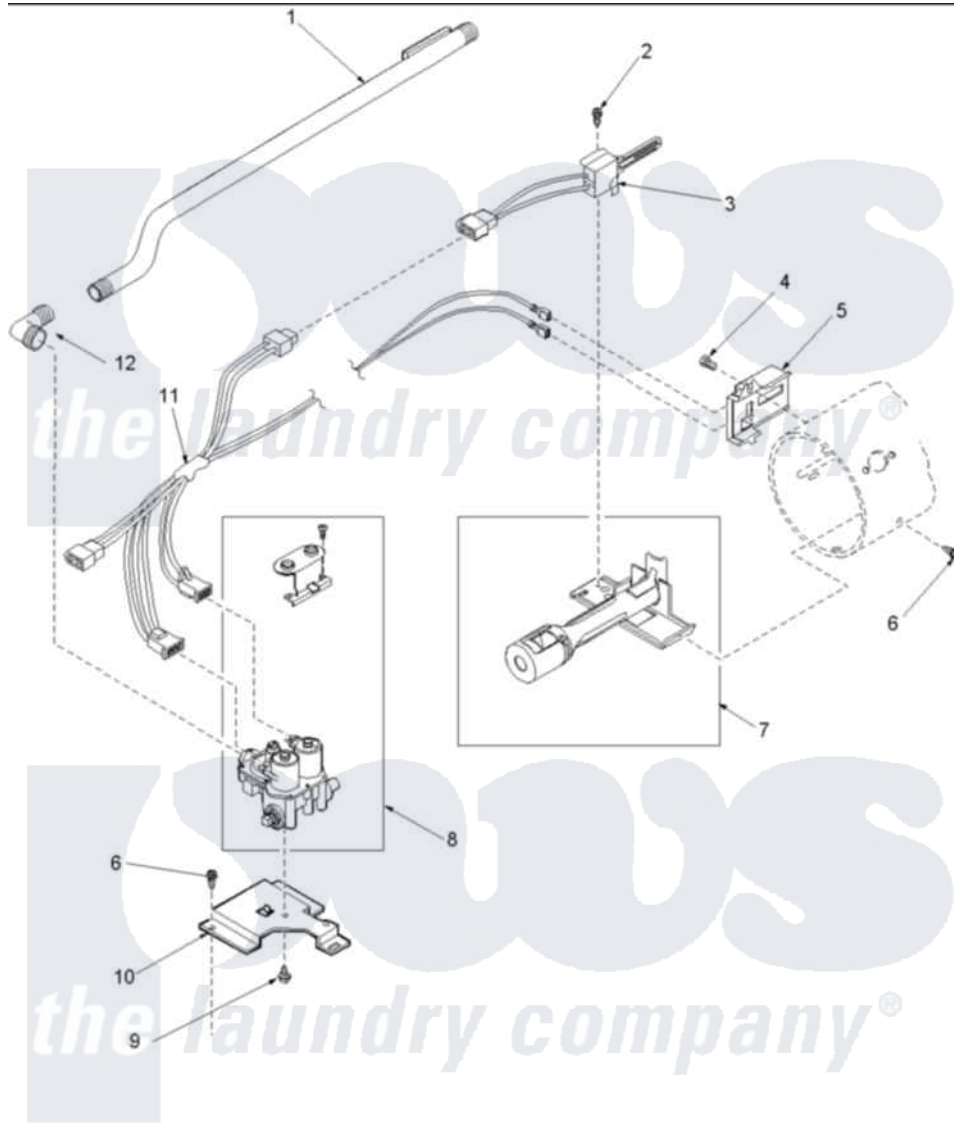

**Amana ALG331RMC (BOM: PALG331RMC1) 05 - GAS VALVE, IGNITER & GAS CONVERSION KIT**

Amana Residential Amana ALG331RMC (BOM: PALG331RMC1) Dryer Parts Parts Diagram 05 - GAS VALVE, IGNITER & GAS CONVERSION KIT  
 Click on the part number to view part

Item	Original Part Number	Replaced By	Status	Part Description
2	51782		Not Available	SCREW, 6B-20X5/16
3	40069801	<a href="#">37001308</a>		Ignitor
4	23222	<a href="#">3177991</a>		Screw
5	Y56231	<a href="#">338906</a>		Radiant, Sensor
7	Y56234	<a href="#">37001304</a>		Burner Ign
8	<a href="#">37001002</a>			Assembly, Gas Valve
"	<a href="#">Y504091</a>			Assembly, Valve-Gas-Single
NI	56124	<a href="#">3370225</a>		Screw
10	<a href="#">500821</a>			Bracket, Mounting-Gas
11	<a href="#">37001007</a>			Harness, Wire
"	40098501	<a href="#">37001007</a>		Harness, Wire
12	<a href="#">40049801</a>			Elbow, Brass