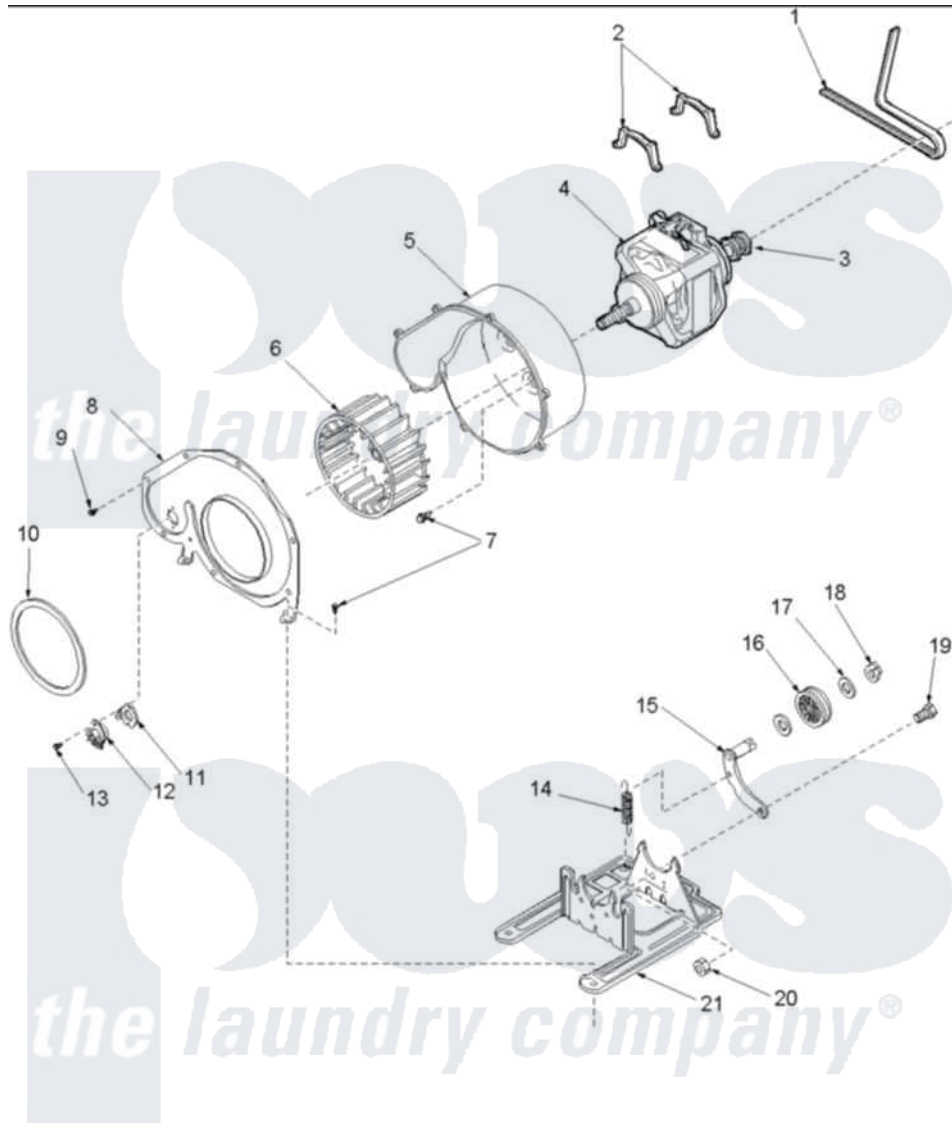

Amana ALG331RMC (BOM: PALG331RMC1) 07 - MOTOR AND FAN ASSEMBLIES

Amana Residential Amana ALG331RMC (BOM: PALG331RMC1) Dryer Parts Parts Diagram 07 - MOTOR AND FAN ASSEMBLIES

[Click on the part number to view part](#)

Item	Original Part Number	Replaced By	Status	Part Description
1	40111201			Belt, Cylinder
2	Y58047	660658		Clamp, Motor Mounting 343481 685441
3	40048501	2200376		Motor
4	40099801	2200376		Motor
5	56020			Housing, Blower
6	56000	510139P		Assembly Blower Fan Package
8	500078	511969P		Kit Blower Housing And Cover
9	31260			Screw, No.8 X 3/8 Ind H
10	40090001	37001119		Seal, Blower Housing
11	61623			Thermostat, Heater-BR
12	503979			Thermostat
13	31260			Screw, No.8 X 3/8 Ind H
14	56076			Spring, Idler

15	40113501	37001144	Assembly- Idler
16	Y54414		Assembly, Wheel And Bearing
17	52549		Washer, 501 ID X3/4 Odx
18	23748		Ring, Retaining
19	500824		Screw, 1/4-20 Unc Hex
20	52566	27001225	Nut, Jam Mid Lock 1/4-20
21	503613		Mount, Motor