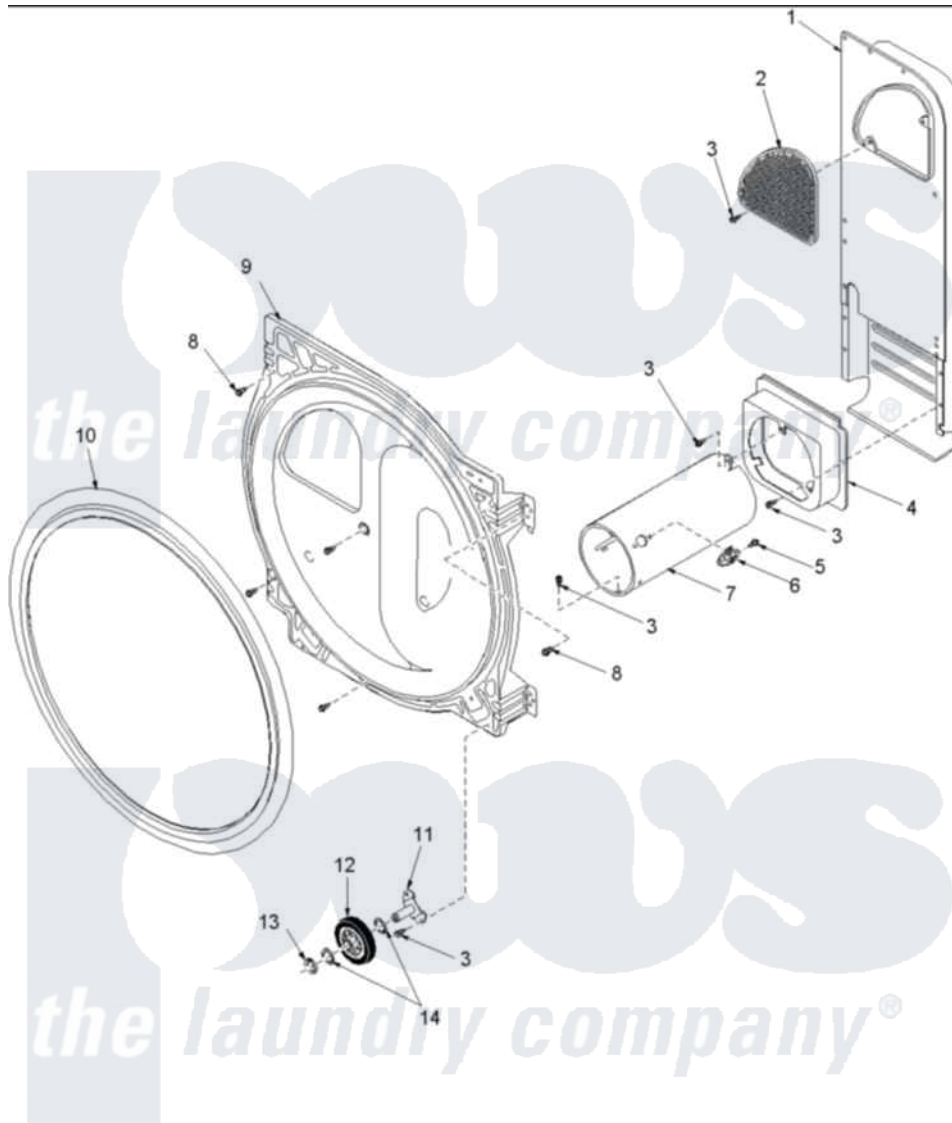

Amana ALG331RMC (BOM: PALG331RMC1) 08 - REAR BULKHEAD, ROLLERS & AIR DUCT ASSY

Amana [Residential Amana ALG331RMC \(BOM: PALG331RMC1\) Dryer Parts](#) Parts Diagram 08 - REAR BULKHEAD, ROLLERS & AIR DUCT ASSY
 Click on the part number to view part

Item	Original Part Number	Replaced By	Status	Part Description
1	503490	503605		Assembly, Heater Duct
2	500074	503605		Assembly, Heater Duct
4	500122	510101		Shroud Heat Duct
5	51782		Not Available	SCREW, 6B-20X5/16
6	Y61886			Thermostat, Limit-Blk
7	Y61888	37001303		Duct- Comb
9	504801W	502614WP		Bulkhead, Rear
10	501801	37001132		Seal, Cylinder
11	40113601			Assembly, Roller Brkt
12	500214	37001042		Assembly, Cylinder Roller
13	23748			Ring, Retaining
14	52549			Washer, 501 ID X3/4 Odx