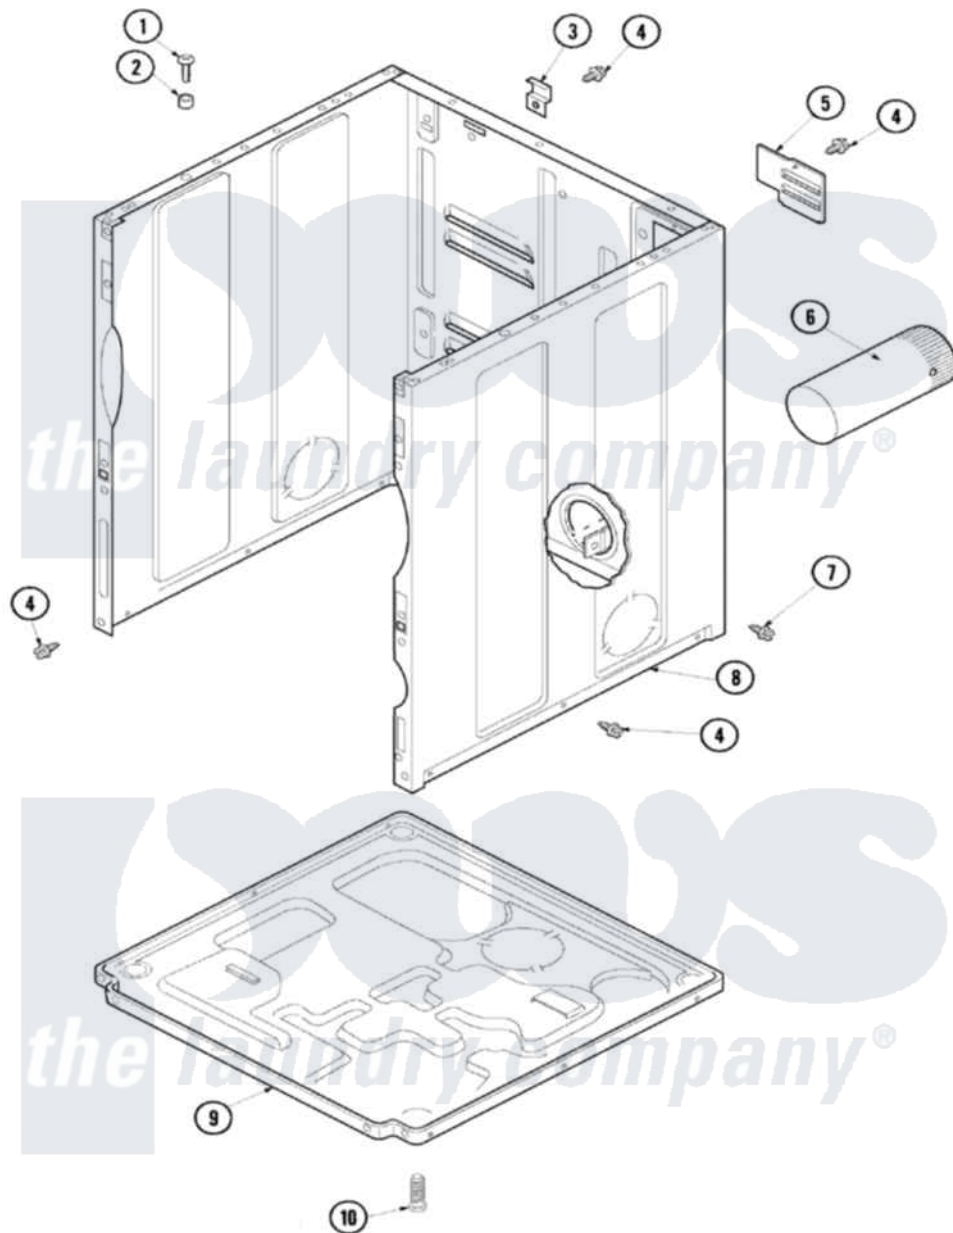

# Amana ALG331RMW 01 - CABINET AND BASE

Amana [Residential Amana ALG331RMW Dryer Parts](#) Parts Diagram 01 - CABINET AND BASE  
 Click on the part number to view part

| Item | Original Part Number    | Replaced By              | Status | Part Description            |
|------|-------------------------|--------------------------|--------|-----------------------------|
| 1    | 32671                   | <a href="#">Y014874</a>  |        | Screw, Idler Arm And Sleeve |
| 2    | <a href="#">505187</a>  |                          |        | Locator, Panel              |
| 3    | <a href="#">500003</a>  |                          |        | Hinge, Top                  |
| 4    | 503661                  | <a href="#">27001200</a> |        | Screw                       |
| 5    | <a href="#">503293</a>  |                          |        | Plate, Access Cover         |
| 6    | <a href="#">505518</a>  |                          |        | Duct, Exhaust               |
| 7    | <a href="#">503688</a>  |                          |        | Screw, 10B-16 X .34 I       |
| 8    | 40076402WP              | <a href="#">37001284</a> |        | Cabinet As Pack             |
| 9    | <a href="#">500070</a>  |                          |        | Base, Dryer                 |
| 10   | <a href="#">Y500101</a> |                          |        | Leg, Leveling               |