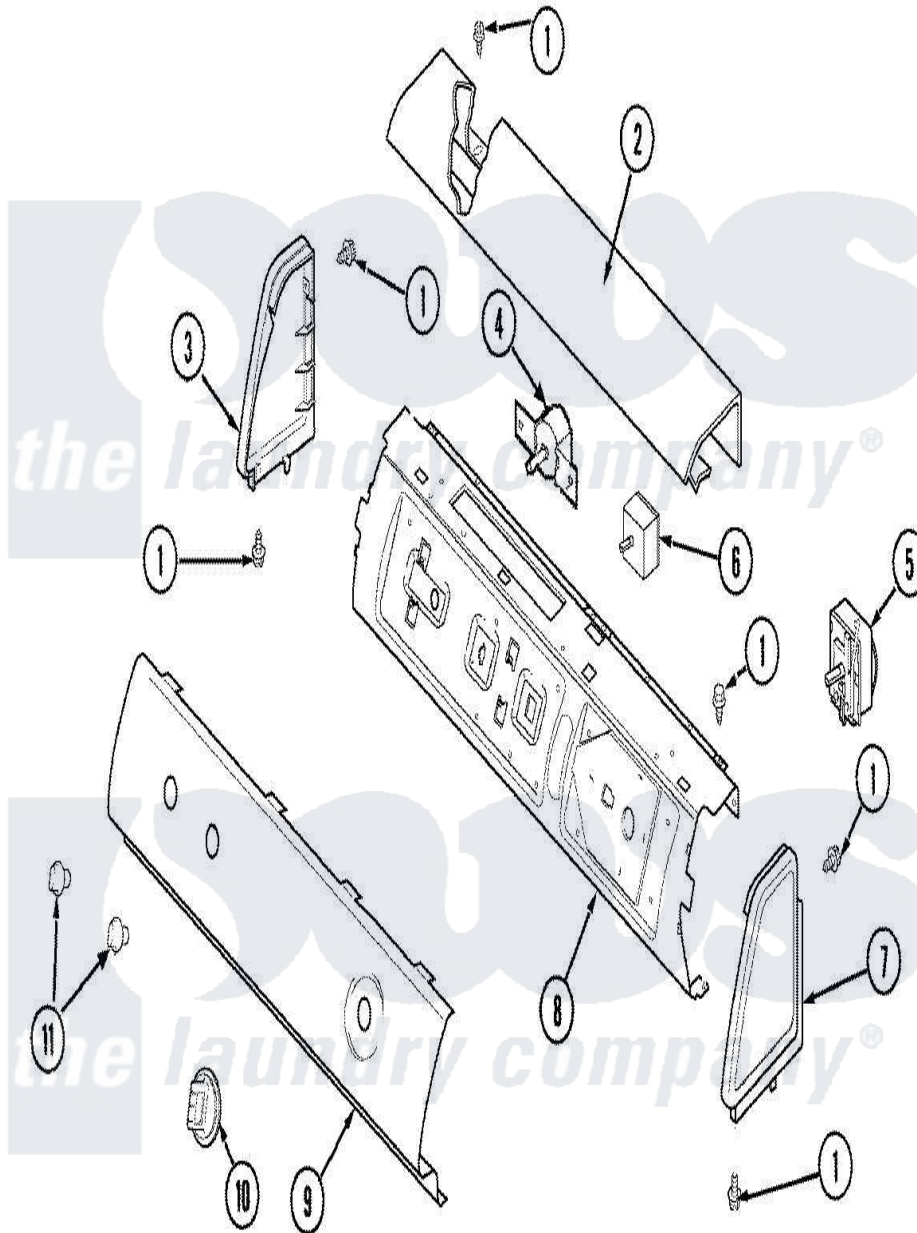

Amana ALG331RMW 02 - CONTROL PANEL

Amana Residential Amana ALG331RMW Dryer Parts Parts Diagram 02 - CONTROL PANEL
 Click on the part number to view part

Item	Original Part Number	Replaced By	Status	Part Description
1	501086	90767		Screw, 8A X 3/8 HeX Washer Head Tapping
2	503674W			Cover, Top
3	40012702W			Endcap
4	40084101			Switch, Fab Sel-3 Position
5	37001020			Timer
"	40112601	R0000409		Timer
6	40070501			Buzzer, Adjustable
7	40012701W		Not Available	ENDCAP (RT-WHT)
8	40039610			Panel, Support
9	40072001W			Panel, Graphic
10	40013601W	37001064		Knob- Time
11	40013402W	37001065		Knob- Sele
NI	37001024			Harness, Wire