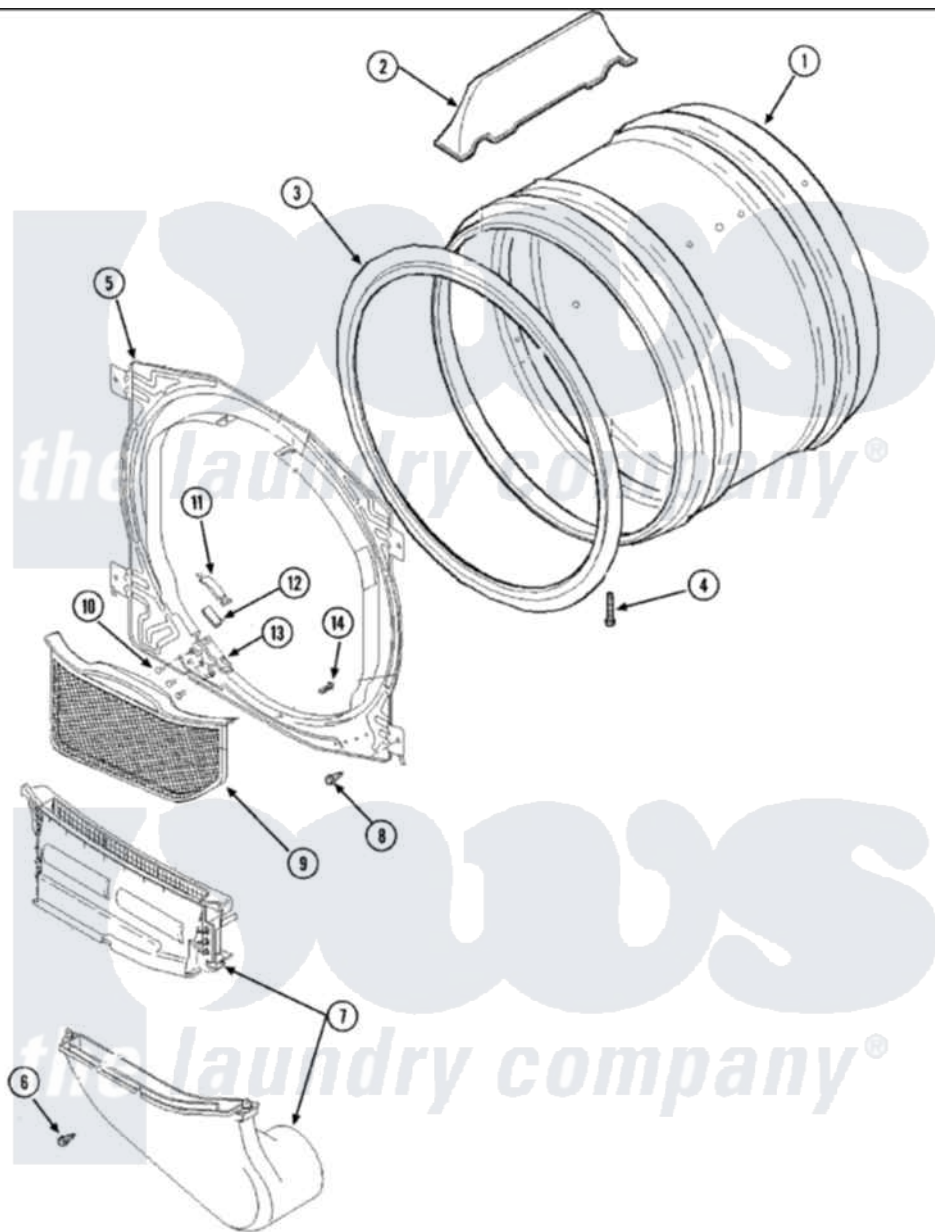

# Amana ALG331RMW 04 - FRONT BULKHEAD, AIR DUCT & CYLINDER

Amana [Residential Amana ALG331RMW Dryer Parts](#) Parts Diagram 04 - FRONT BULKHEAD, AIR DUCT & CYLINDER

Click on the part number to view part

Item	Original Part Number	Replaced By	Status	Part Description
1	<a href="#">504467WP</a>			Cylinder Assembly
2	503703	<a href="#">12002559</a>		Baffle Kit
3	501801	<a href="#">37001132</a>		Seal, Cylinder
4	<a href="#">Y62588</a>			Screw, 10BT-12 X 1 Tap
5	<a href="#">503756W</a>			Assembly, Blkhd Front CO
6	<a href="#">501285</a>			Screw, No.12 X 9/16-Pla
7	Y504806	<a href="#">37001141</a>		Air Duct Assembly
8	<a href="#">503688</a>			Screw, 10B-16 X .34 I
9	40124401	<a href="#">37001142</a>		Filter, Lint
10	37001031	<a href="#">3370225</a>		Screw
11	40116501	<a href="#">37001298</a>		Glide- Dry
12	500092	<a href="#">510189</a>		Pad Felt
13	<a href="#">37001036</a>			Bracket, Cylinder Glide
14	<a href="#">500226</a>			Screw, 8b-16 x 5/8 Tap