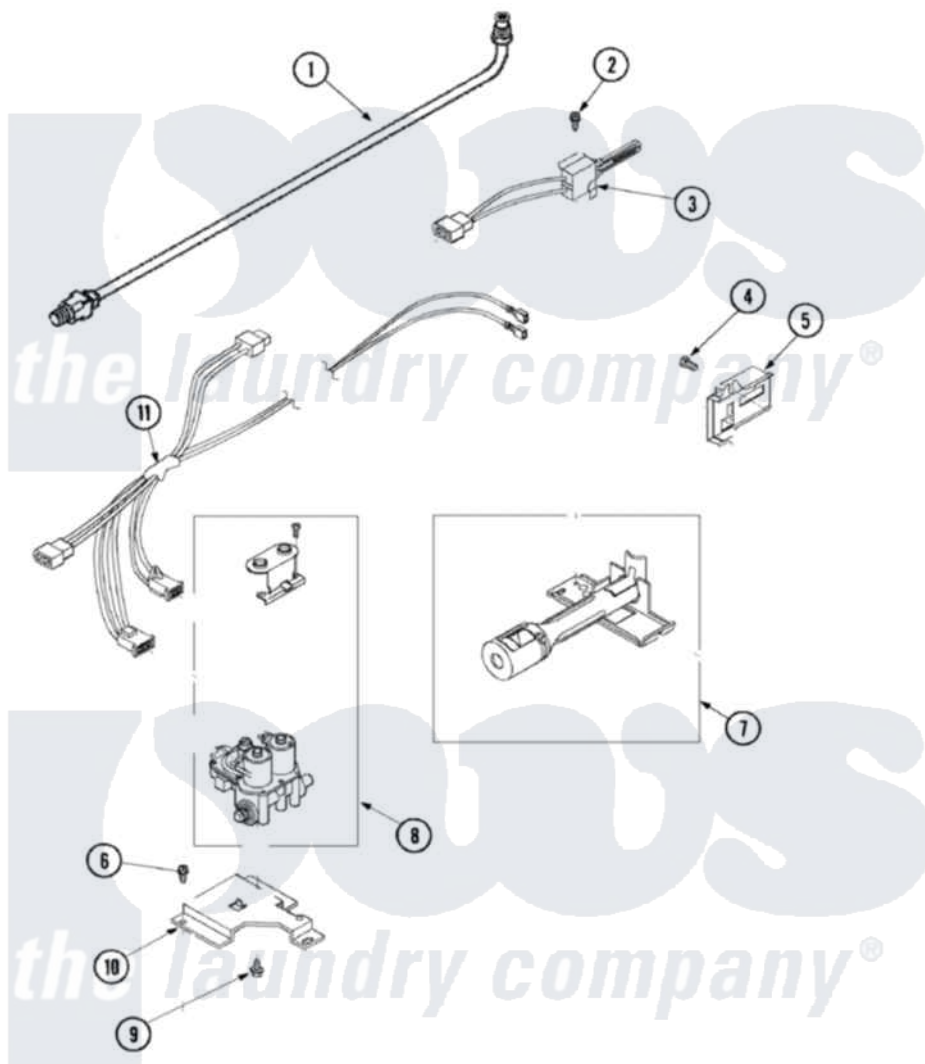

Amana ALG331RMW 05 - GAS VALVE & IGNITER

Amana Residential Amana ALG331RMW Dryer Parts Parts Diagram 05 - GAS VALVE & IGNITER
 Click on the part number to view part

Item	Original Part Number	Replaced By	Status	Part Description
1	37001001	37001127		Valve And Pipe Assembly
2	51782		Not Available	SCREW, 6B-20X5/16
3	40069801P	37001308		Ignitor
4	23222	3177991		Screw
5	Y56231	338906		Radiant, Sensor
6	503688			Screw, 10B-16 X .34 I
7	Y56234	37001304		Burner Ign
8	37001002			Assembly, Gas Valve
"	12001349	279834		Coil-Valve
9	56124	3370225		Screw
10	500821			Bracket, Mounting-Gas
11	37001007			Harness, Wire